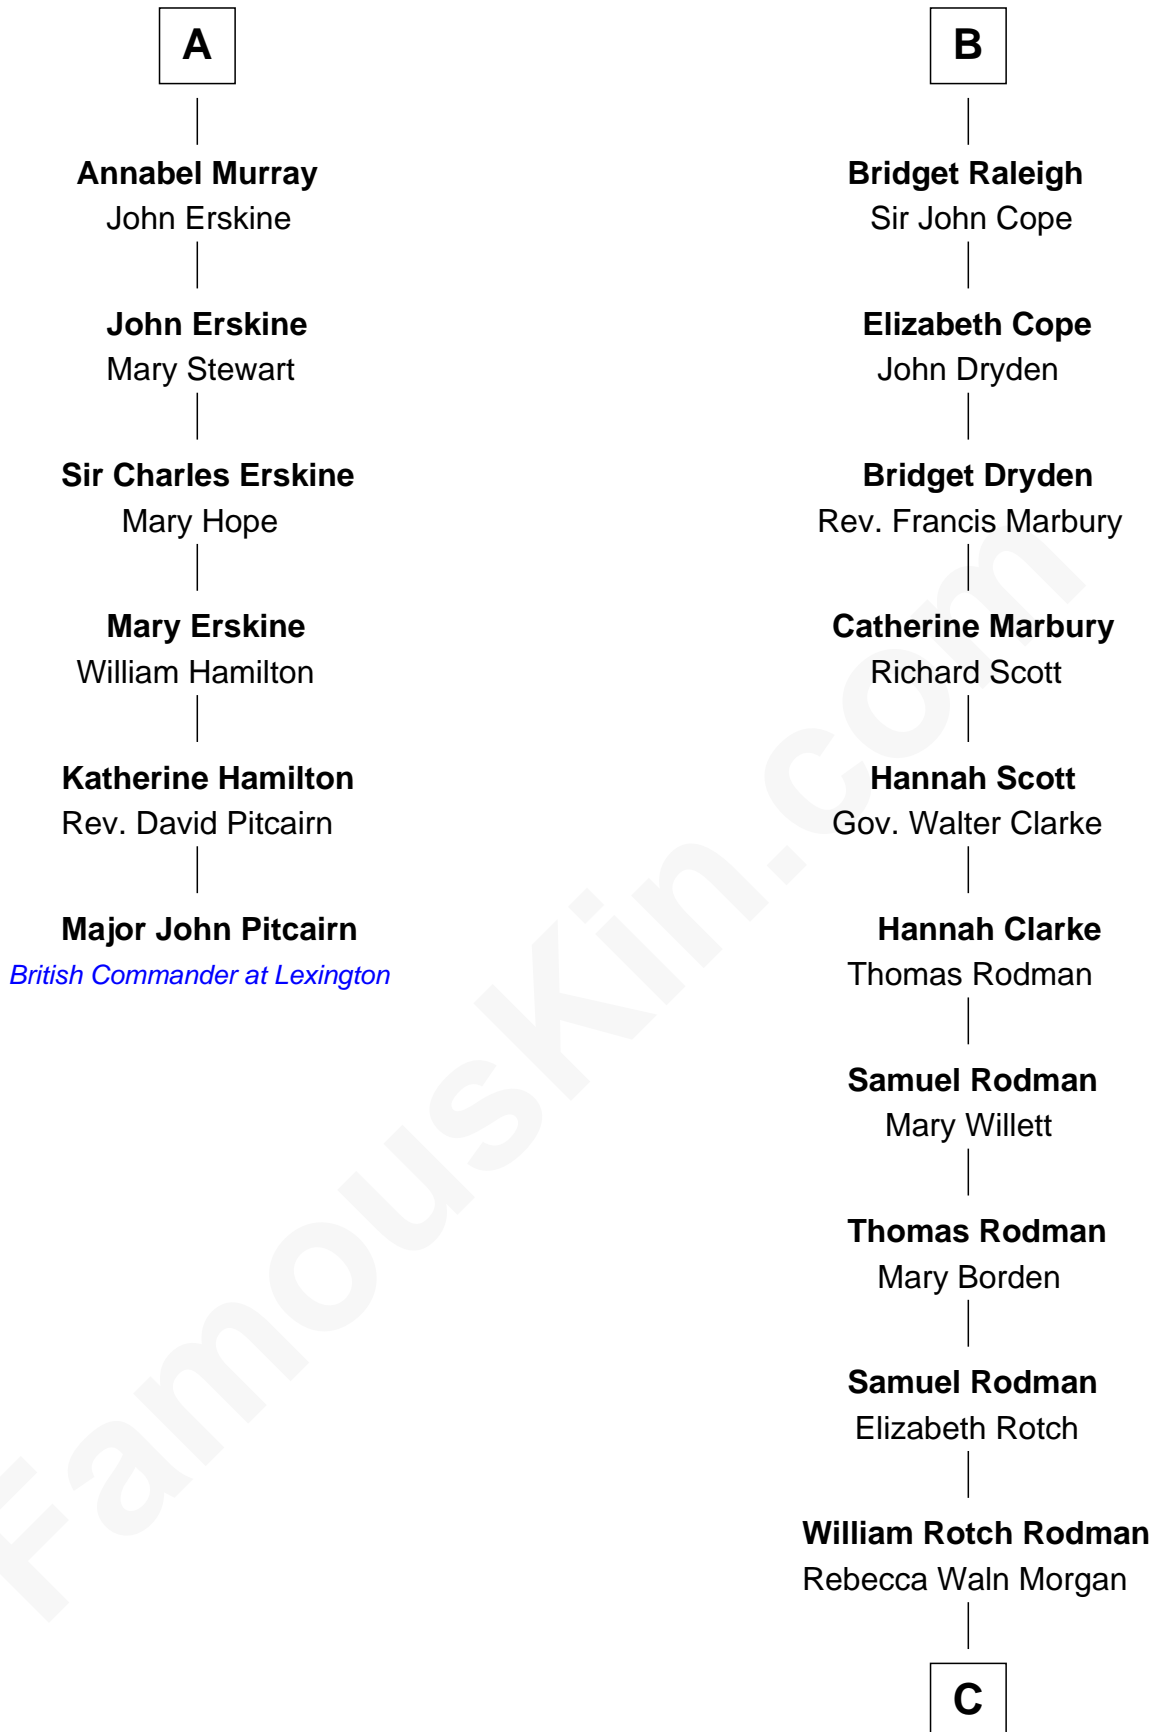

FamousKin.com

Relationship Chart of

Major John Pitcairn

British Commander at Battle of Lexington

12th cousin 9 times removed of

Tuesday Weld

TV and Movie Actress

Edmund Fitzalan

Alice de Warenne

C

—
Alfred Rodman

Anna Lothrop Motley

—
Eloise Rodman

Stephen Minot Weld

—
Edward Motley Weld

Sarah Lothrop King

—
Lothrop Motley Weld

Yosene Balfour Ker

—
Tuesday Weld

TV and Movie Actress

FamousKin.com