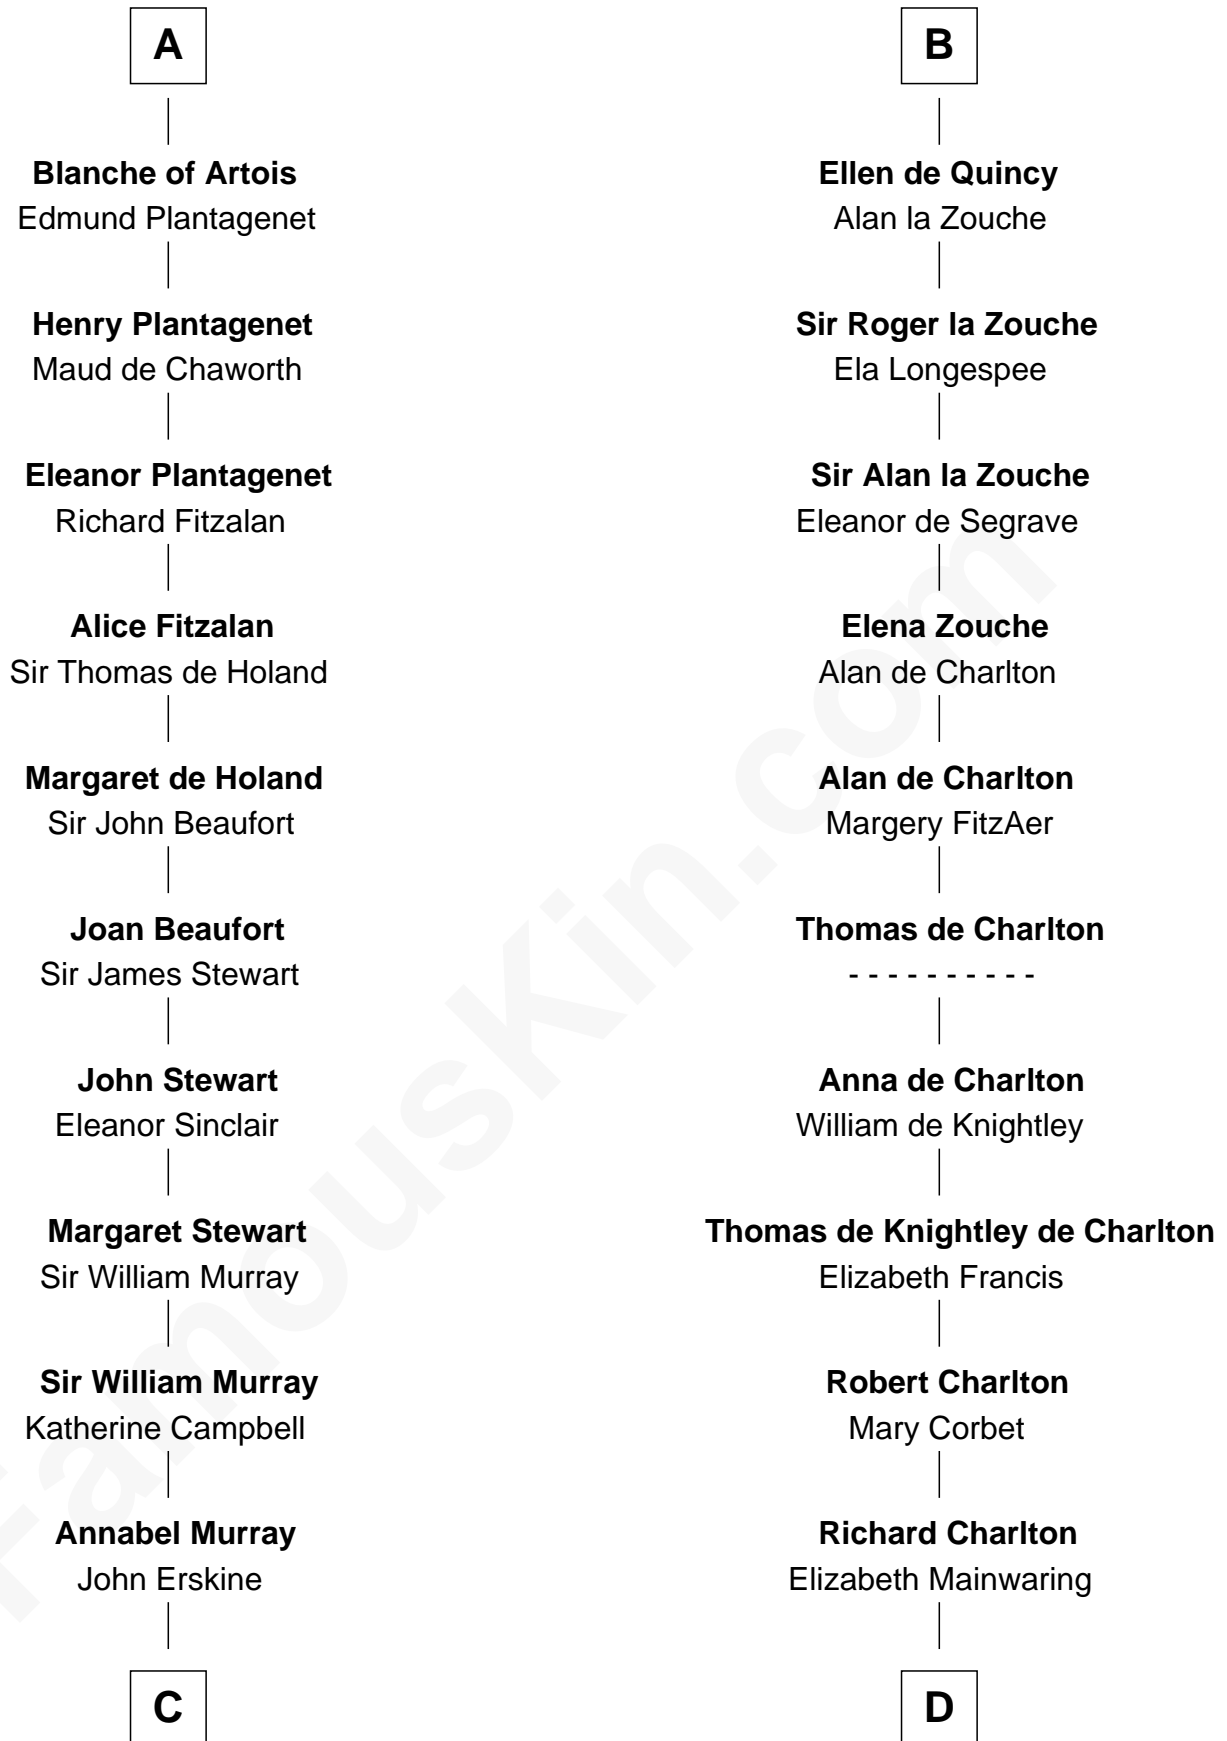

FamousKin.com

Relationship Chart of

Major John Pitcairn

British Commander at Battle of Lexington

20th cousin 1 time removed of

Peter Bulkeley

(1582/3 - 1658/9) Susan & Ellen passenger 1635

C

John Erskine

Mary Stewart

Sir Charles Erskine

Mary Hope

Mary Erskine

William Hamilton

Katherine Hamilton

Rev. David Pitcairn