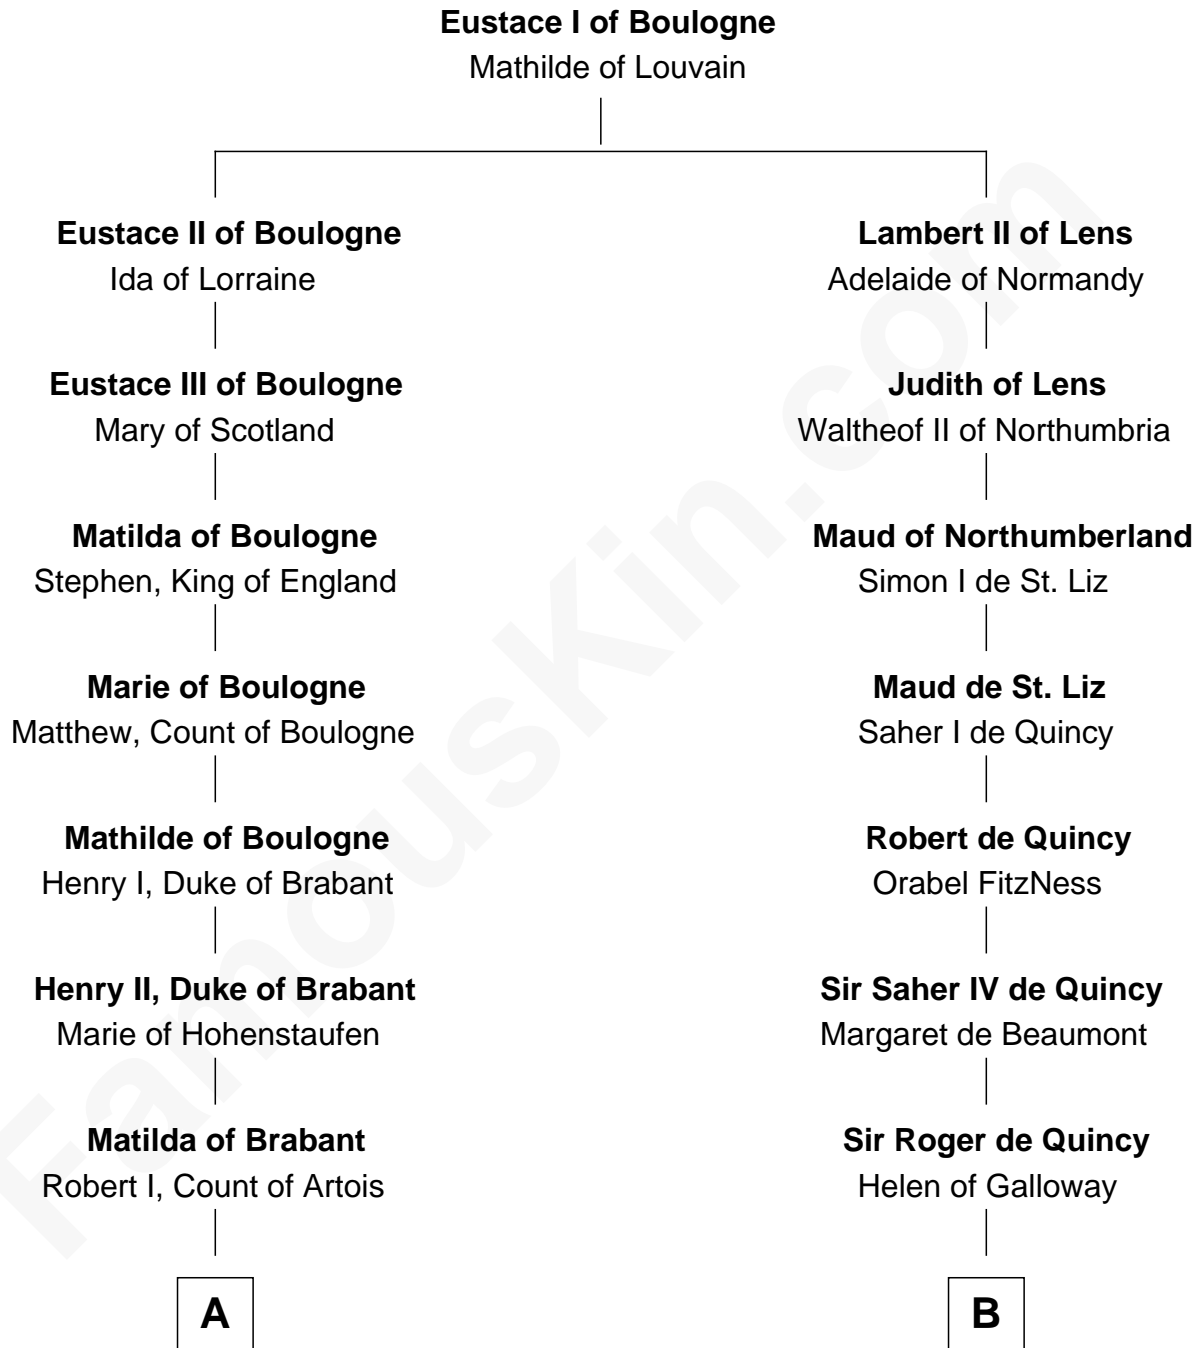

FamousKin.com

Relationship Chart of

Major John Pitcairn

British Commander at Battle of Lexington

20th cousin 1 time removed of

Peter Bulkeley

(1582/3 - 1658/9) Susan & Ellen passenger 1635

C

John Erskine

Mary Stewart

Sir Charles Erskine

Mary Hope

Mary Erskine

William Hamilton

Katherine Hamilton

Rev. David Pitcairn