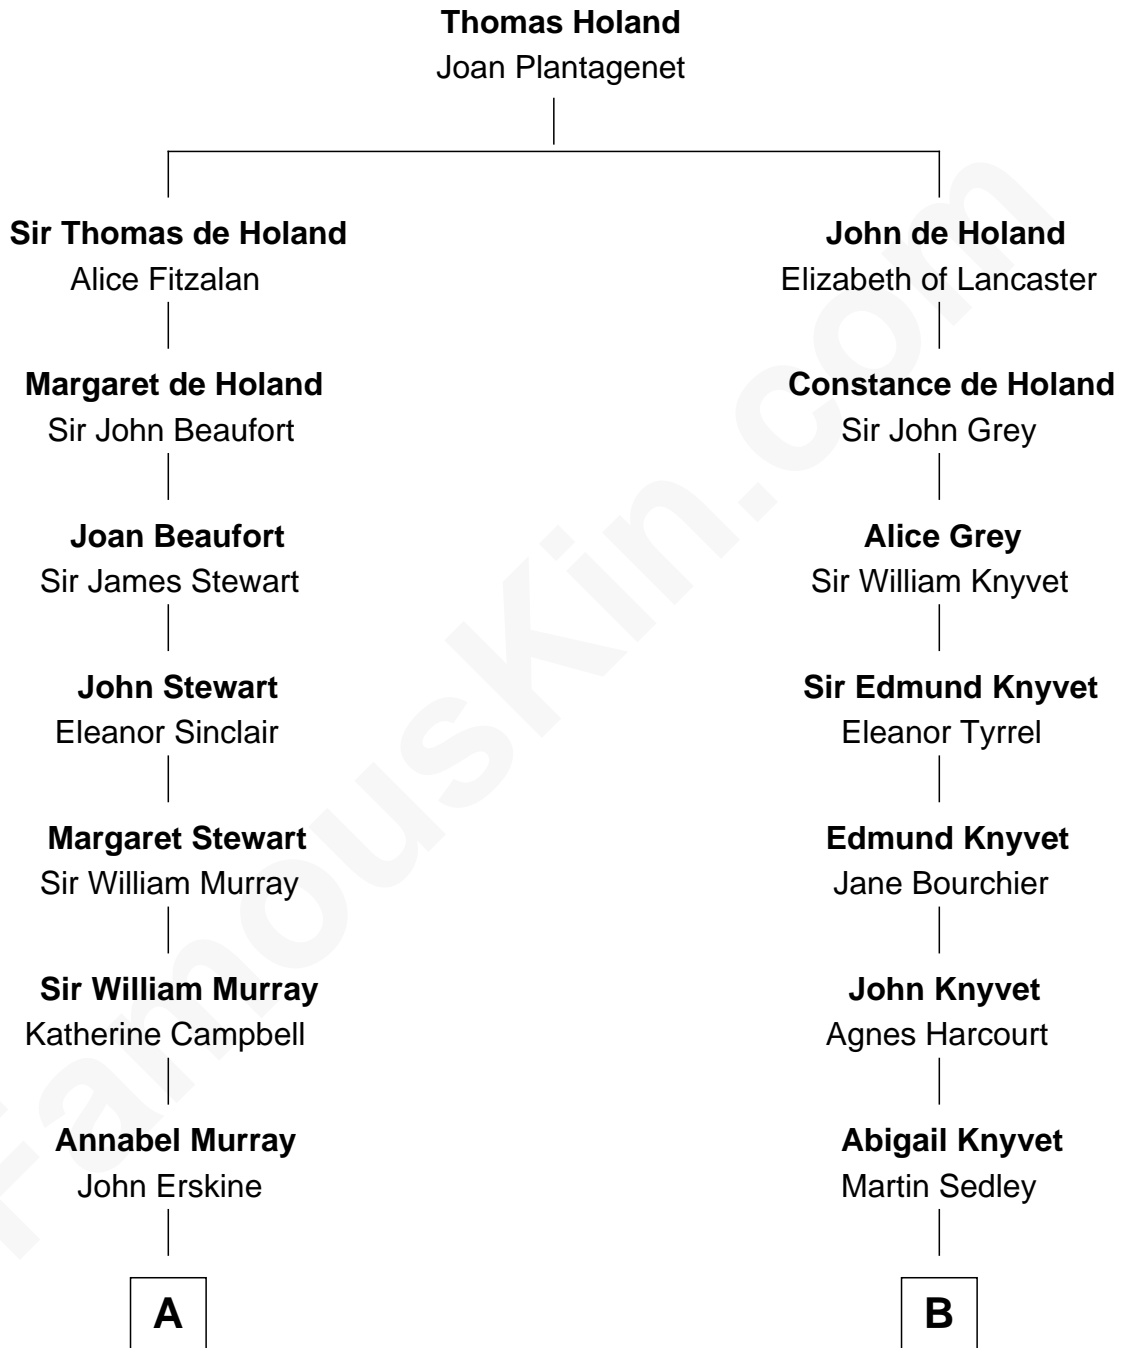

FamousKin.com

Relationship Chart of

Major John Pitcairn

British Commander at Battle of Lexington

11th cousin 5 times removed of

Leverett Saltonstall

55th Governor of Massachusetts

A

John Erskine

Mary Stewart

Sir Charles Erskine

Mary Hope

Mary Erskine

William Hamilton

Katherine Hamilton

Rev. David Pitcairn