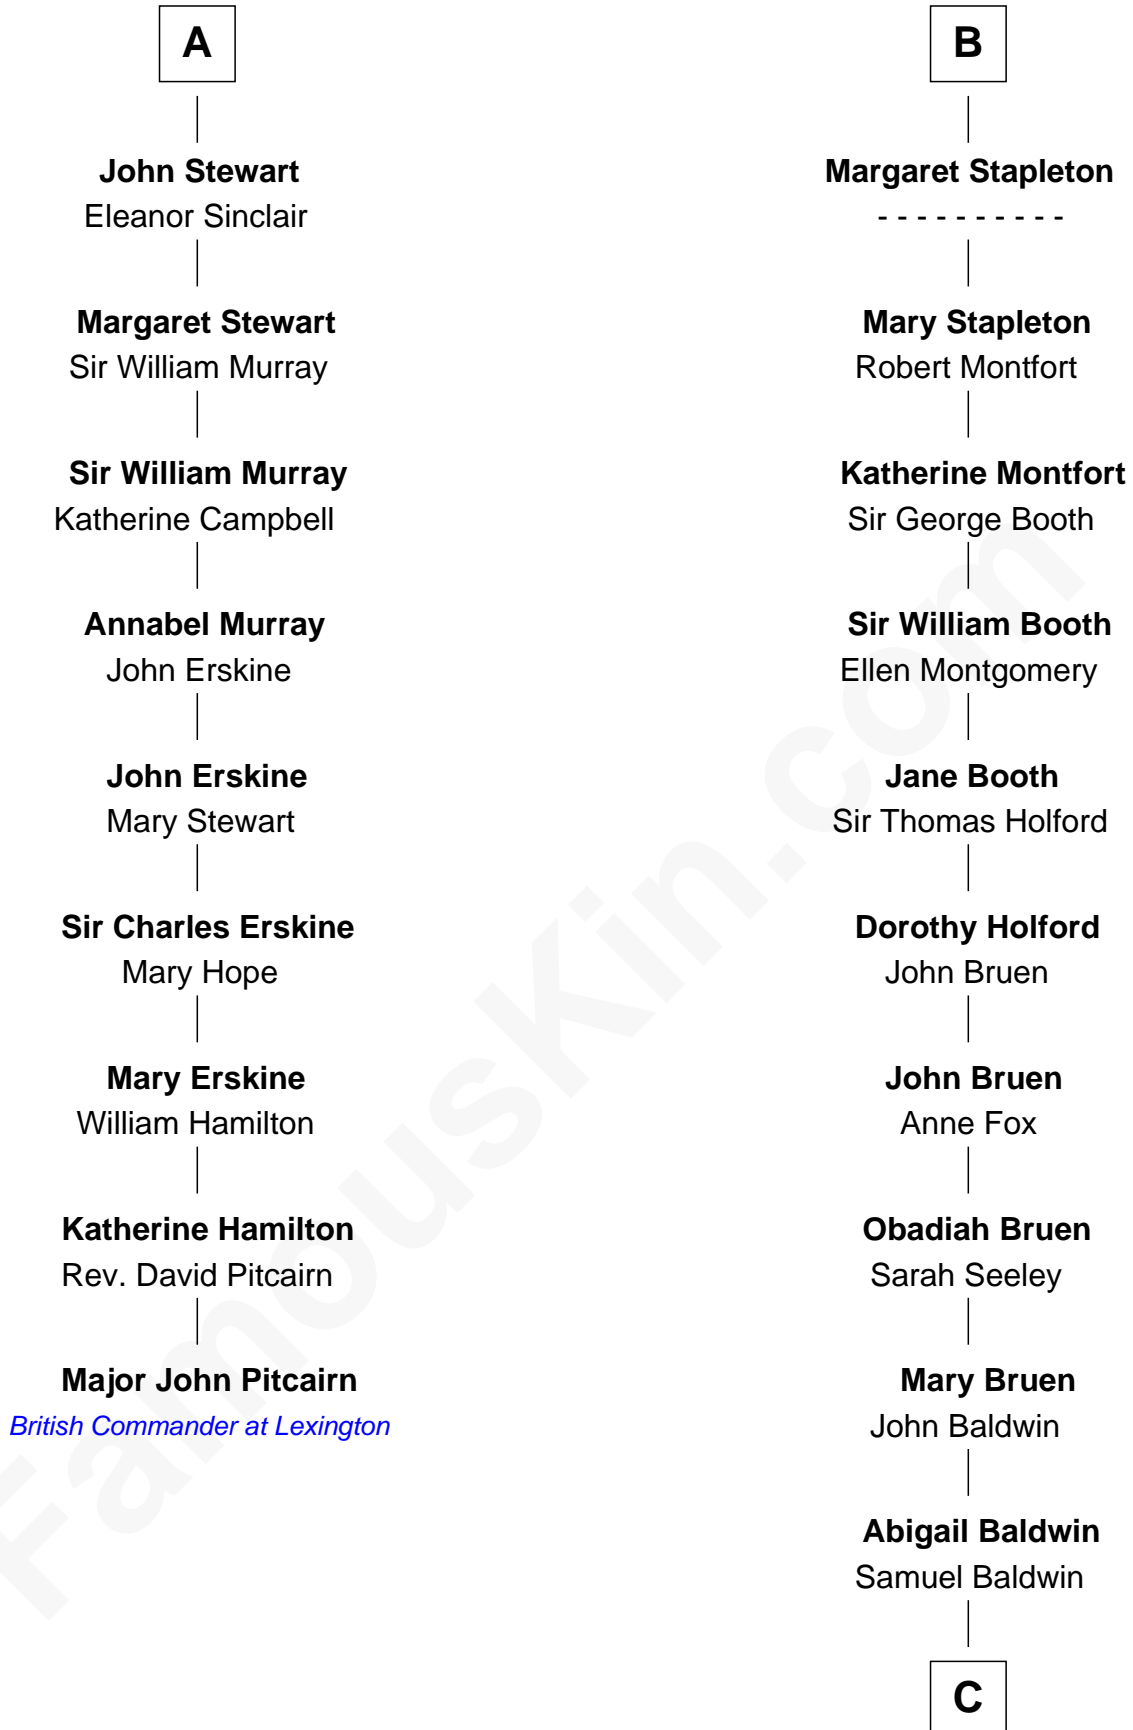

FamousKin.com

Relationship Chart of

Major John Pitcairn

British Commander at Battle of Lexington

15th cousin 4 times removed of

Abraham Baldwin

Signer of the U.S. Constitution

C

Timothy Baldwin
Bathsheba Stone

Michael Baldwin
Lucy Dudley

Abraham Baldwin
Signer of the U.S. Constitution

FamousKin.com