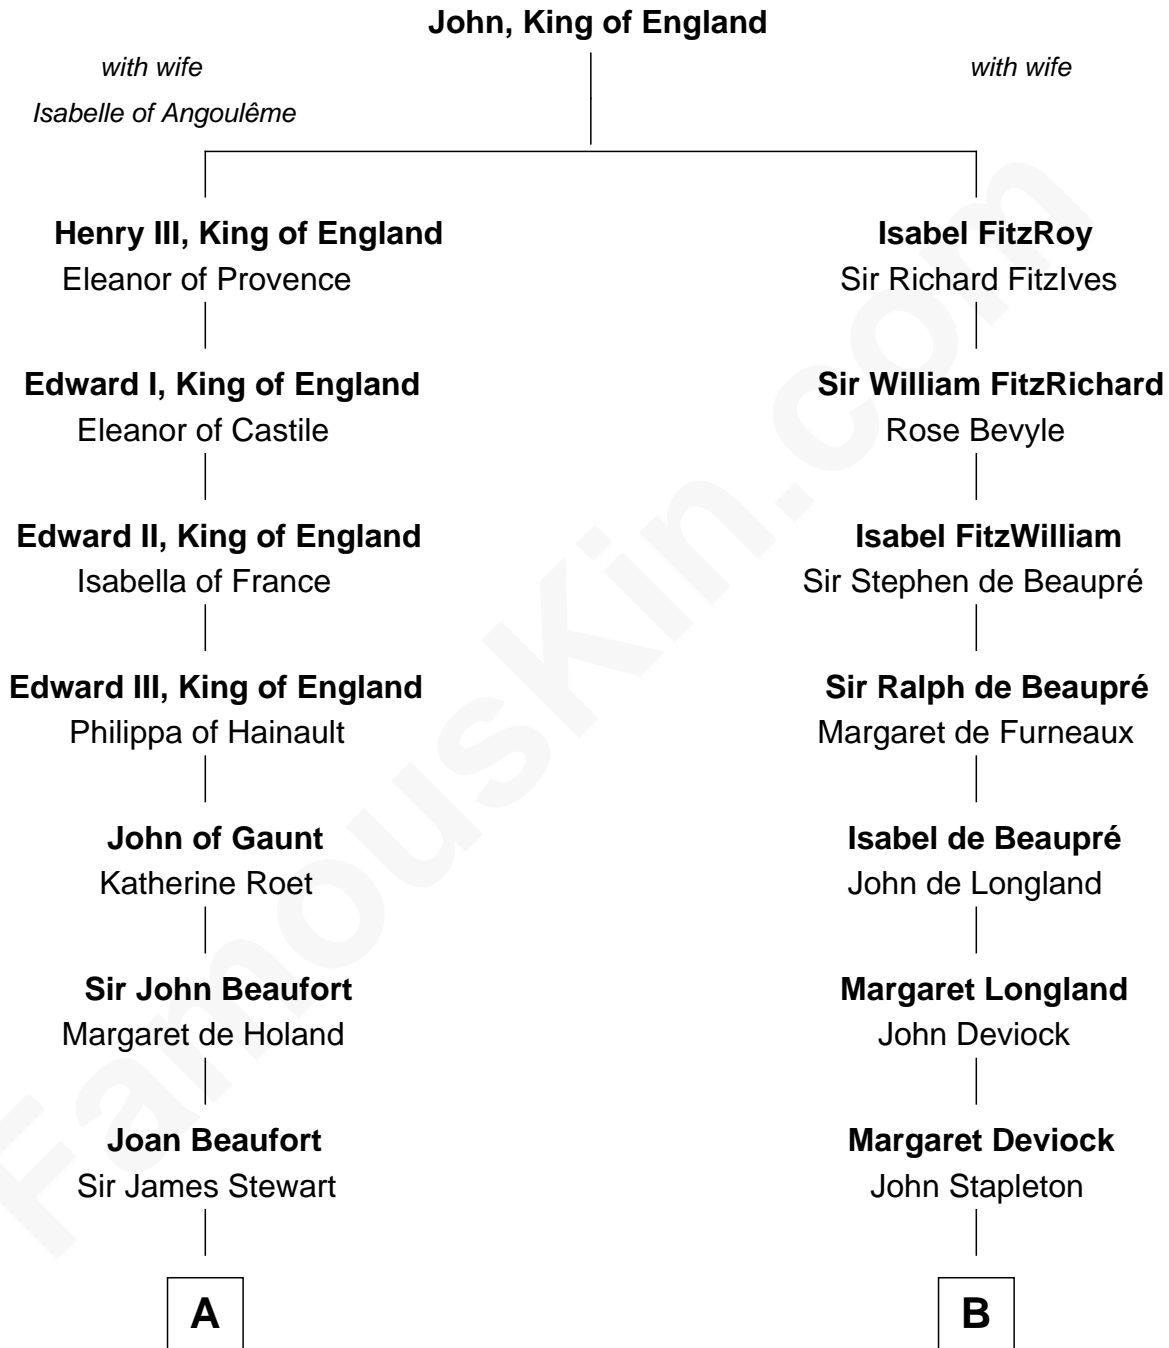

FamousKin.com

Relationship Chart of

Major John Pitcairn

British Commander at Battle of Lexington

15th cousin 4 times removed of

Abraham Baldwin

Signer of the U.S. Constitution

C

Timothy Baldwin
Bathsheba Stone

Michael Baldwin
Lucy Dudley

Abraham Baldwin
Signer of the U.S. Constitution

FamousKin.com