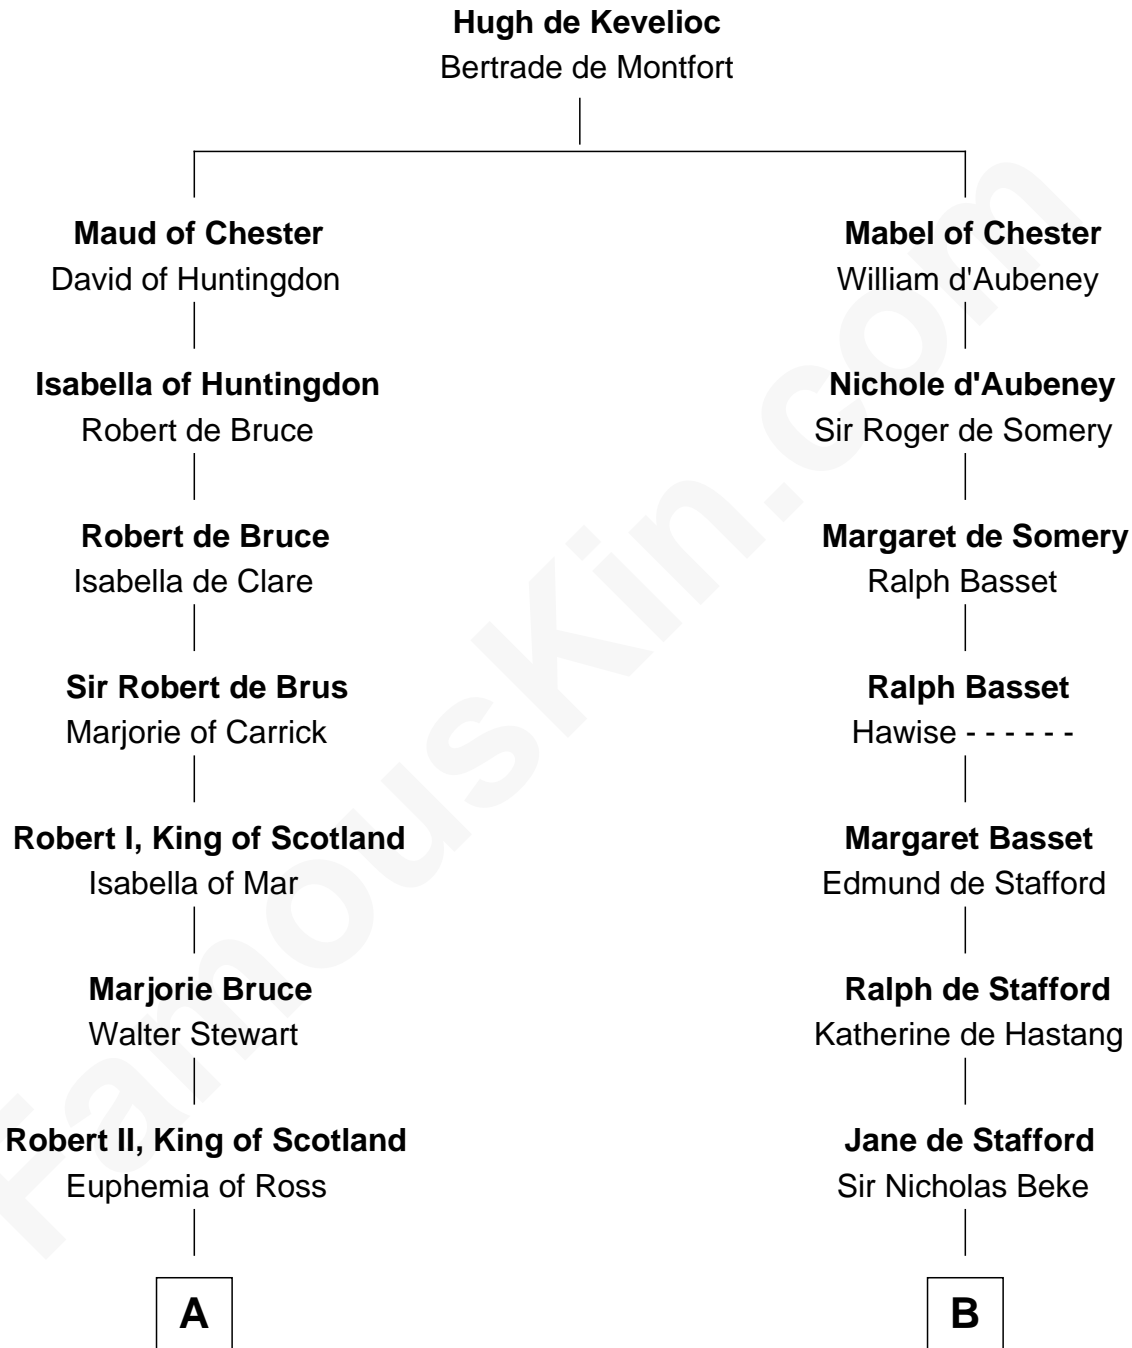

FamousKin.com

Relationship Chart of

Major John Pitcairn

British Commander at Battle of Lexington

18th cousin 3 times removed of

Abraham Baldwin

Signer of the U.S. Constitution

C

Katherine Hamilton

Rev. David Pitcairn

Major John Pitcairn

British Commander at Lexington

D

Mary Bruen

John Baldwin

Abigail Baldwin

Samuel Baldwin

Timothy Baldwin

Bathsheba Stone

Michael Baldwin

Lucy Dudley

Abraham Baldwin

Signer of the U.S. Constitution

FamousKin.com