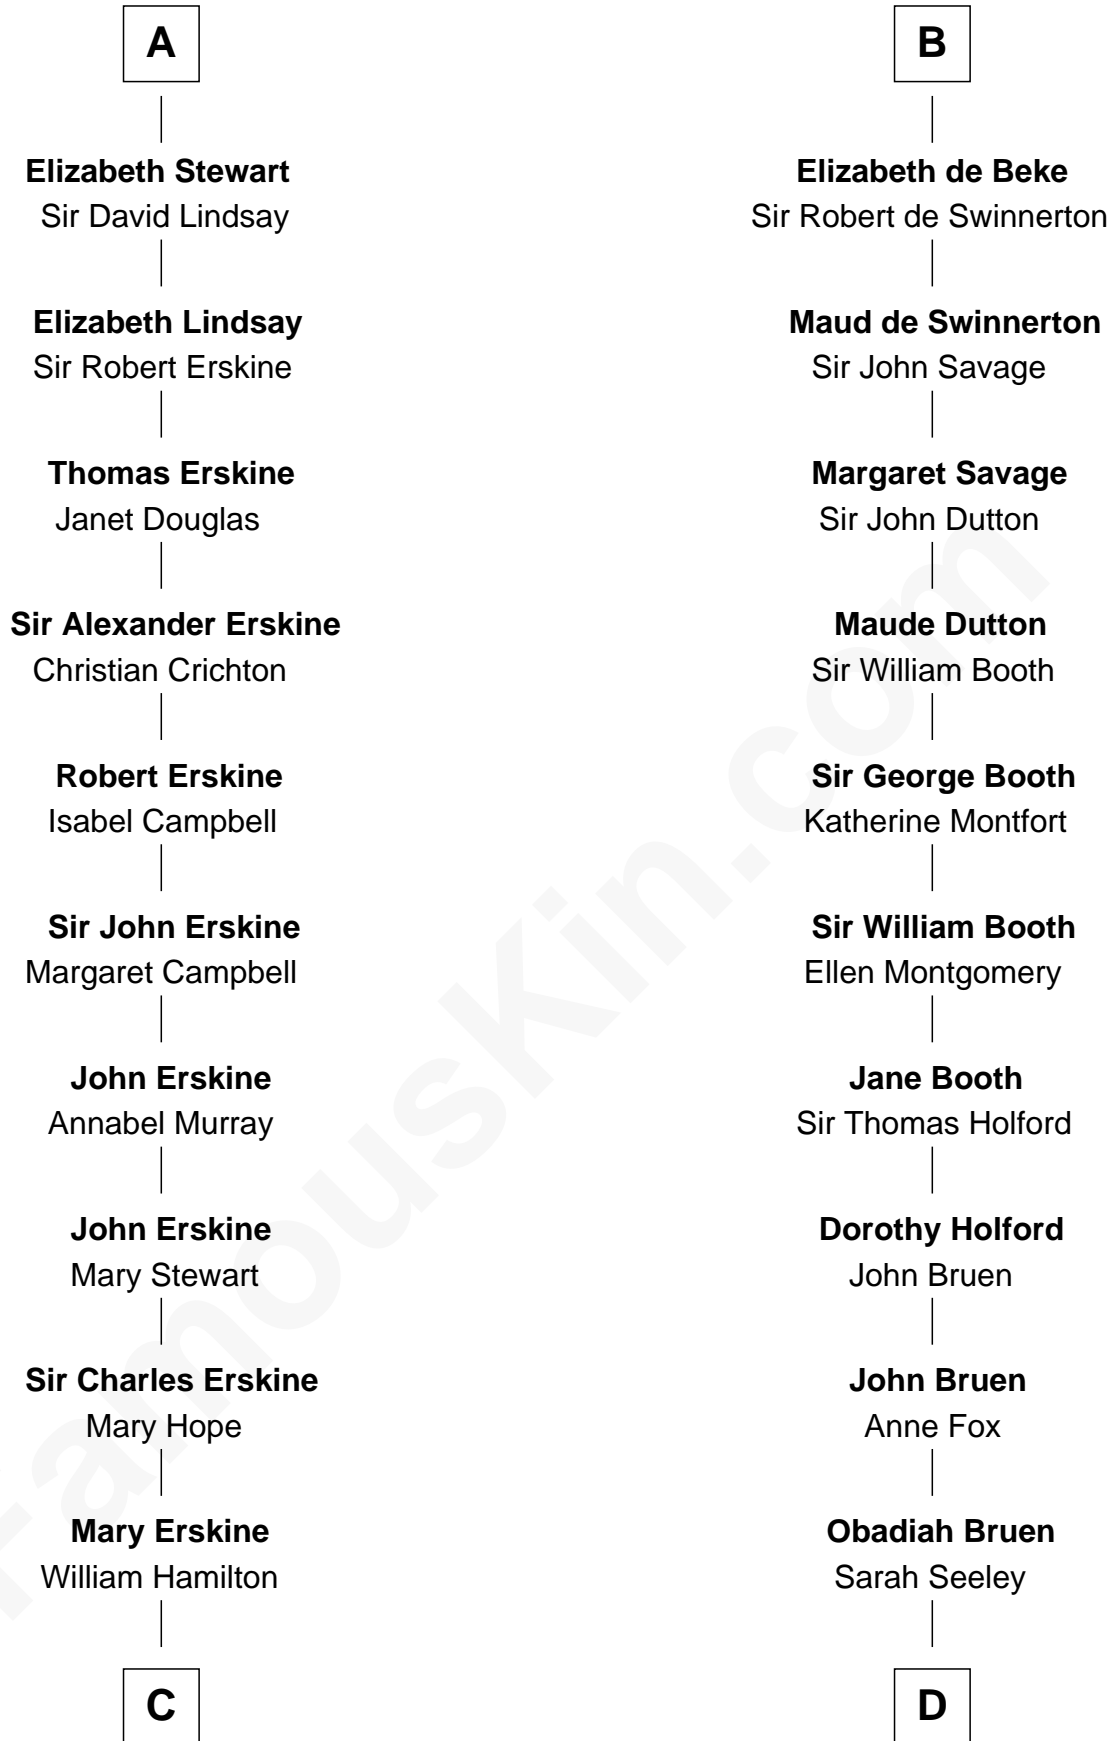

FamousKin.com

Relationship Chart of

Major John Pitcairn

British Commander at Battle of Lexington

18th cousin 3 times removed of

Abraham Baldwin

Signer of the U.S. Constitution

C