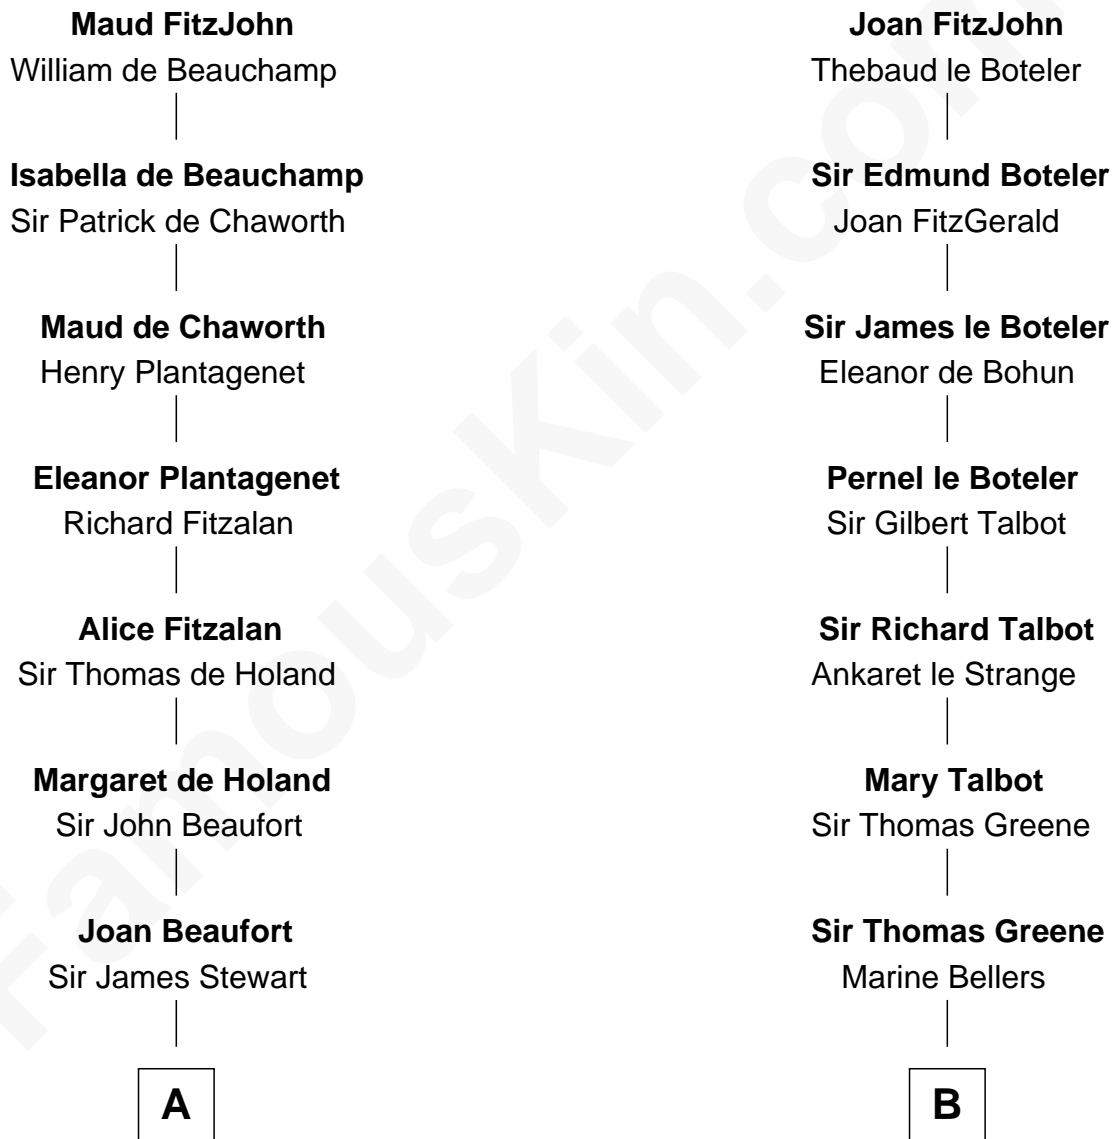

FamousKin.com

Relationship Chart of

Major John Pitcairn

British Commander at Battle of Lexington

15th cousin 2 times removed of

Charles Carroll

Signer of the Declaration of Independence

Sir John FitzGeoffrey

Isabel le Bigod

A

John Stewart
Eleanor Sinclair

Margaret Stewart
Sir William Murray

Sir William Murray
Katherine Campbell

Annabel Murray
John Erskine

John Erskine
Mary Stewart

Sir Charles Erskine
Mary Hope