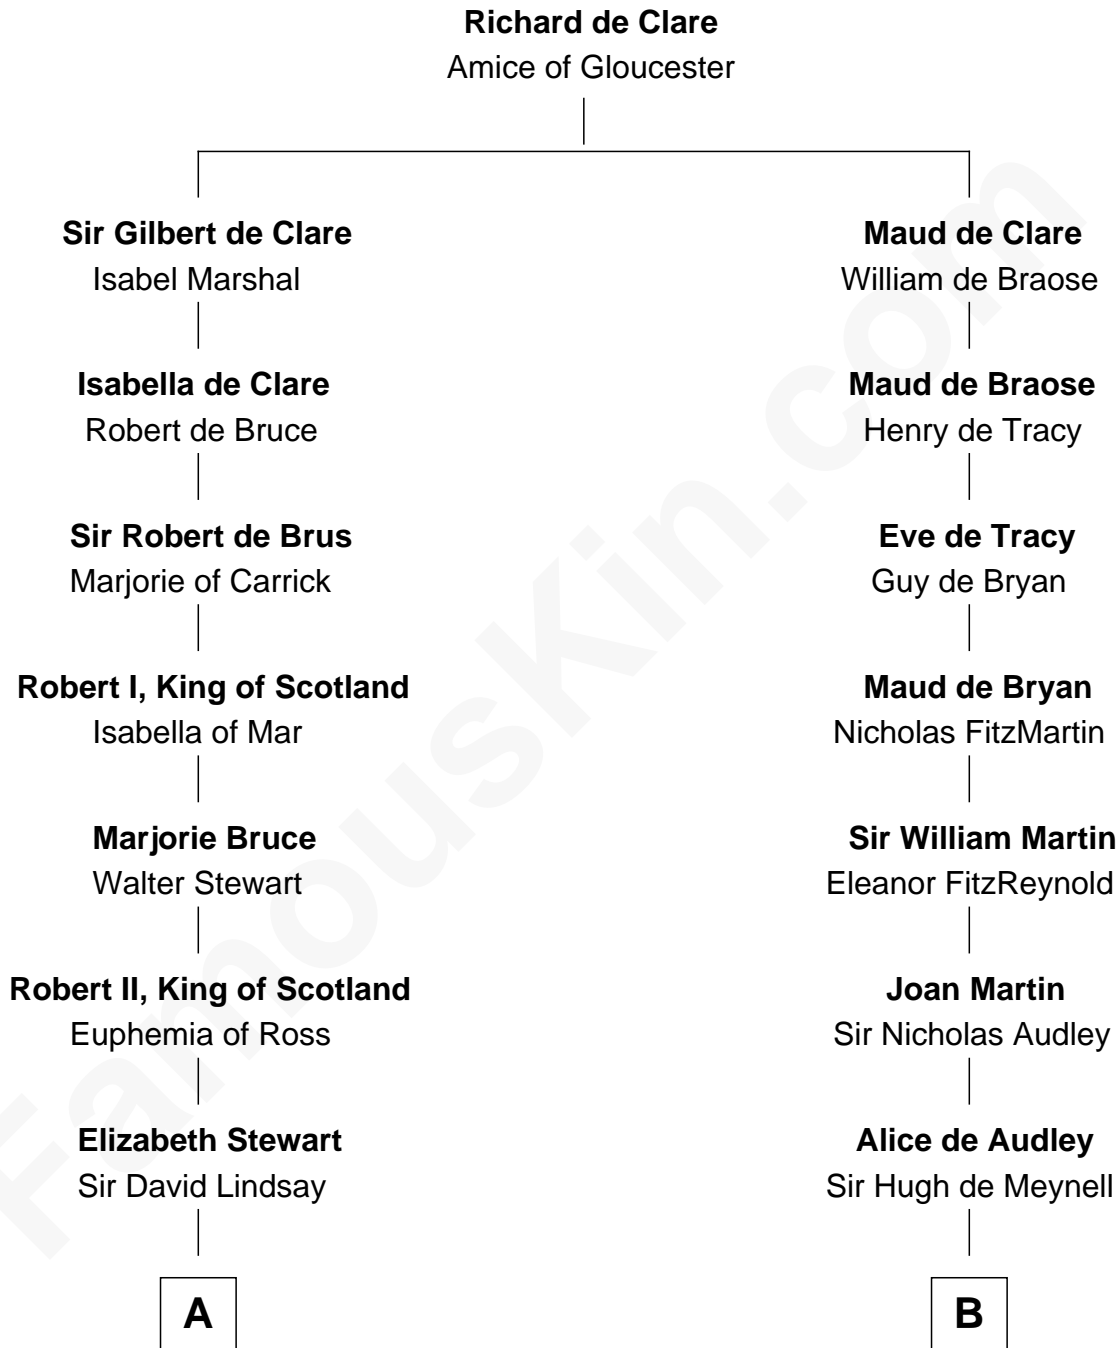

FamousKin.com

Relationship Chart of

Major John Pitcairn

British Commander at Battle of Lexington

17th cousin 4 times removed of

Charles Carroll

Signer of the Declaration of Independence

C

—
Jane Lowe

Col. Henry Sewall

—
Nicholas Sewall

Susanna Burgess

—
Jane Sewall

Clement Brooke

—
Elizabeth Brooke

Charles Carroll