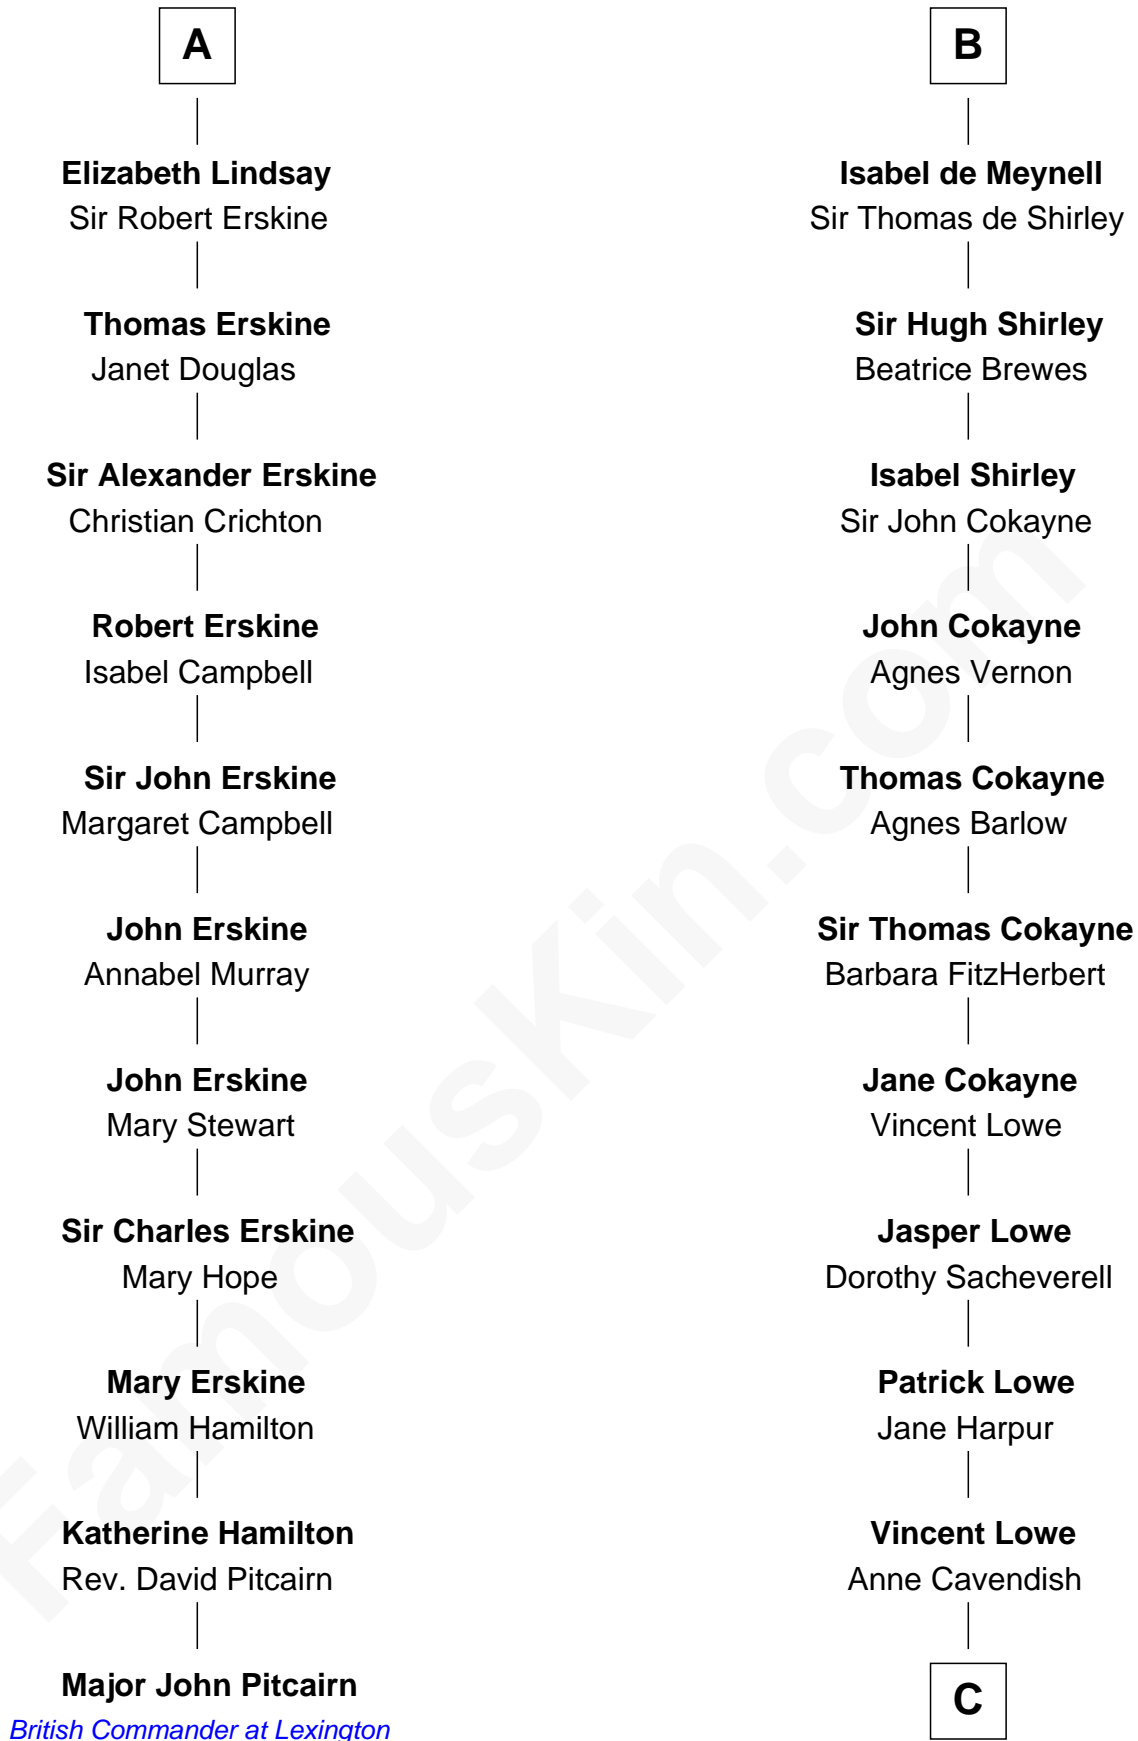

FamousKin.com

Relationship Chart of

Major John Pitcairn

British Commander at Battle of Lexington

17th cousin 4 times removed of

Charles Carroll

Signer of the Declaration of Independence

C

—
Jane Lowe

Col. Henry Sewall

—
Nicholas Sewall

Susanna Burgess

—
Jane Sewall

Clement Brooke

—
Elizabeth Brooke

Charles Carroll