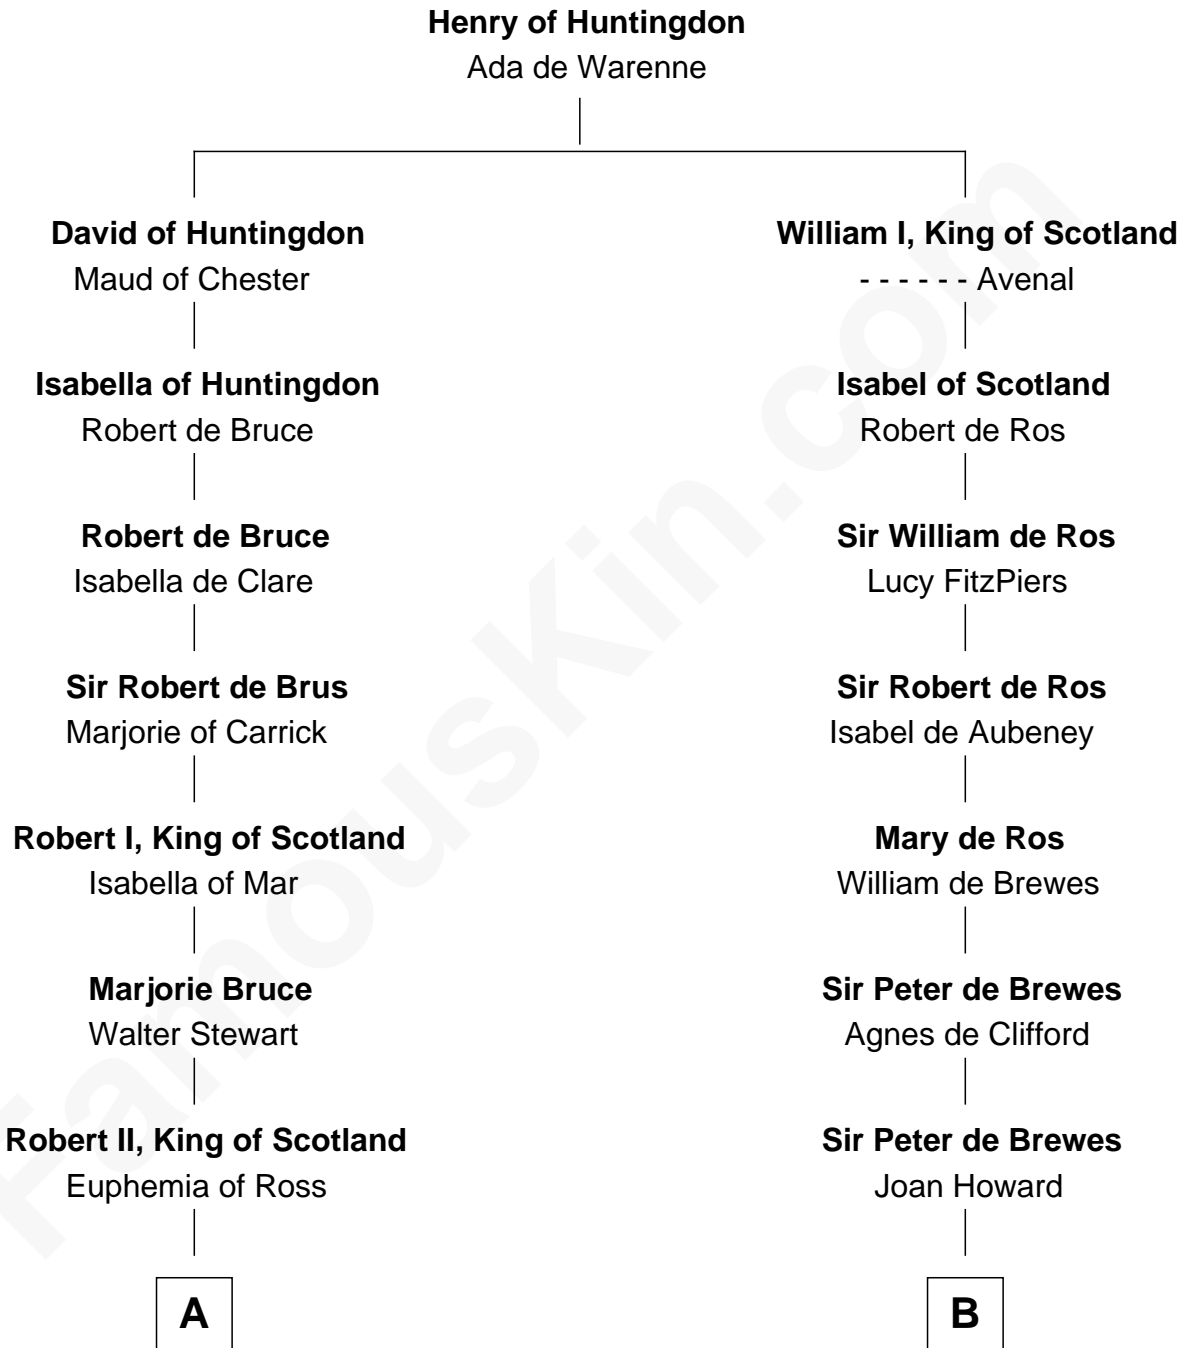

FamousKin.com

Relationship Chart of

Major John Pitcairn

British Commander at Battle of Lexington

18th cousin 2 times removed of

Charles Carroll

Signer of the Declaration of Independence

C

Katherine Hamilton

Rev. David Pitcairn

Major John Pitcairn

British Commander at Lexington

D

Nicholas Sewall

Susanna Burgess

Jane Sewall