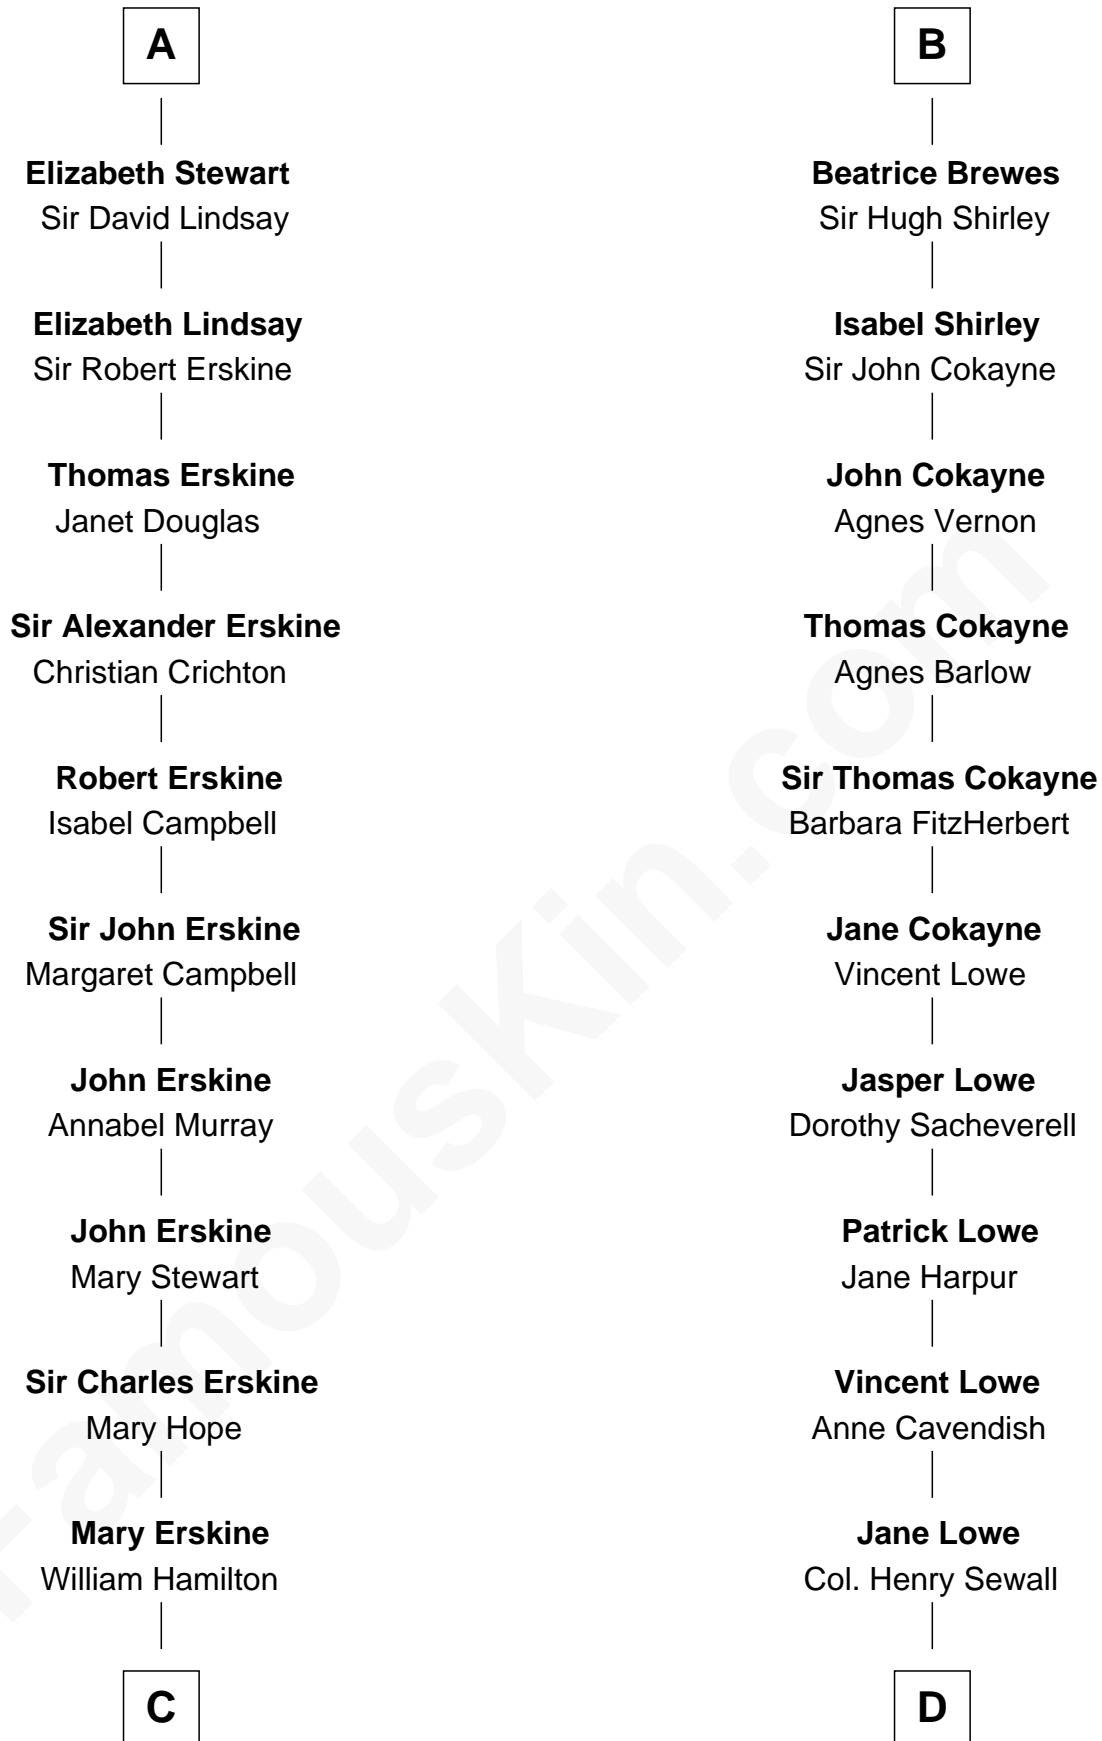

FamousKin.com

Relationship Chart of

Major John Pitcairn

British Commander at Battle of Lexington

18th cousin 2 times removed of

Charles Carroll

Signer of the Declaration of Independence

C

Katherine Hamilton

Rev. David Pitcairn

Major John Pitcairn

British Commander at Lexington

D

Nicholas Sewall

Susanna Burgess

Jane Sewall