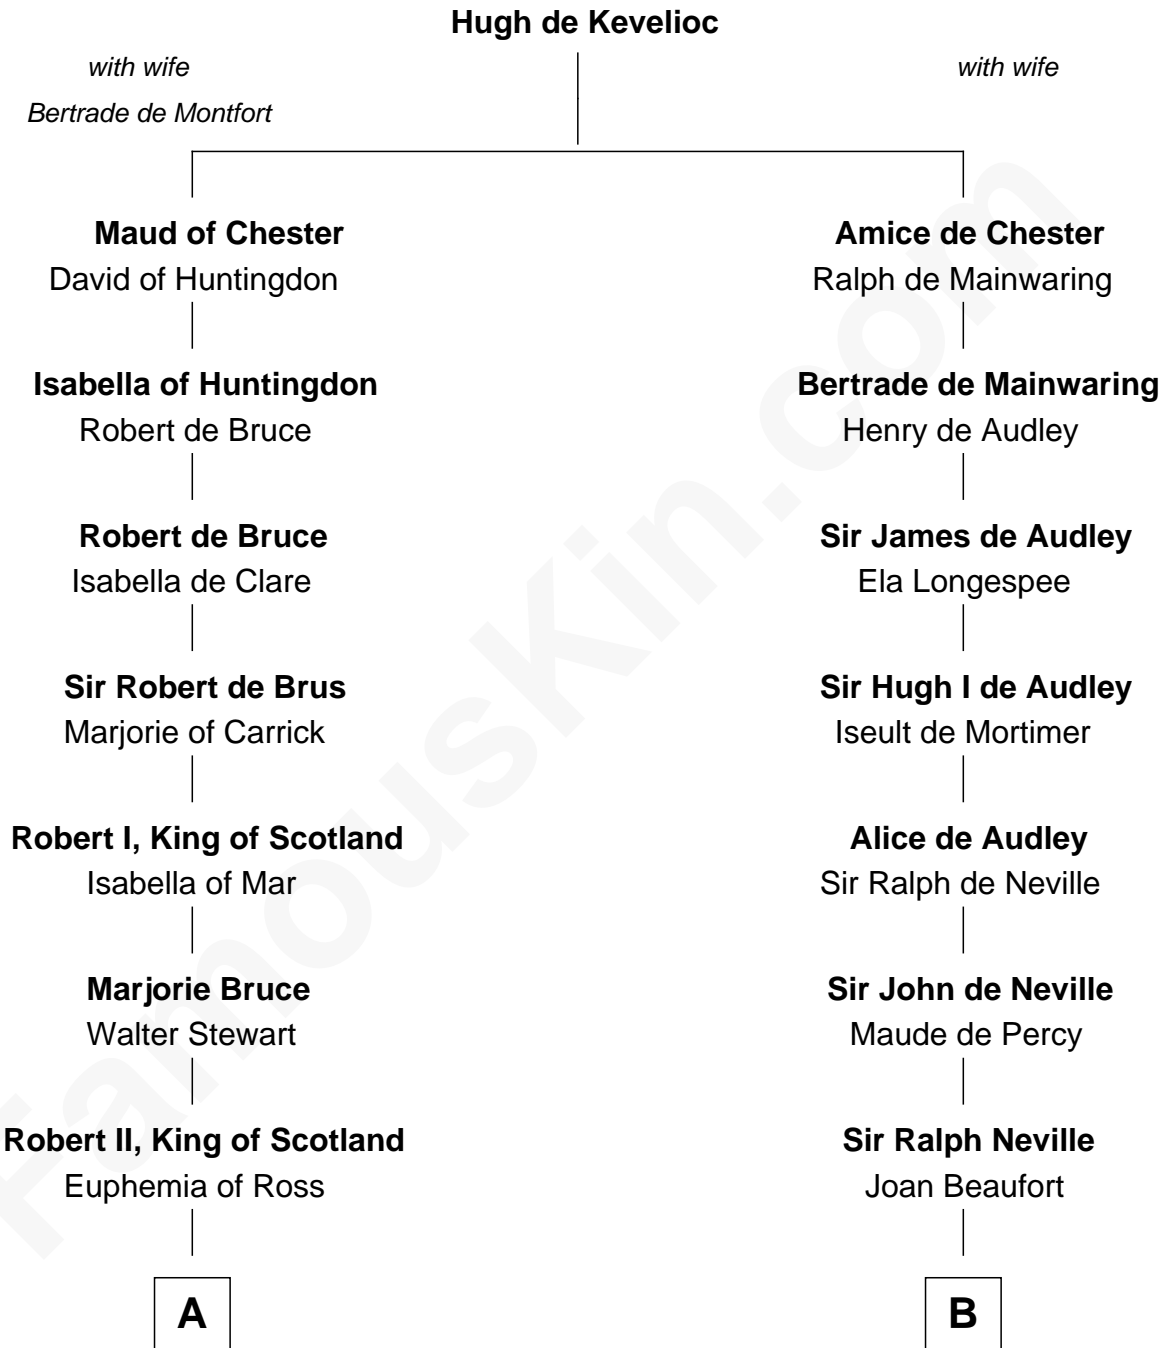

## Relationship Chart of

### Major John Pitcairn

*British Commander at Battle of Lexington*

17th cousin 1 time removed of

**Daniel Carroll**

*Signer of the U.S. Constitution*

**C**

—  
**Katherine Hamilton**

Rev. David Pitcairn

—  
**Major John Pitcairn**

*British Commander at Lexington*

FamousKin.com