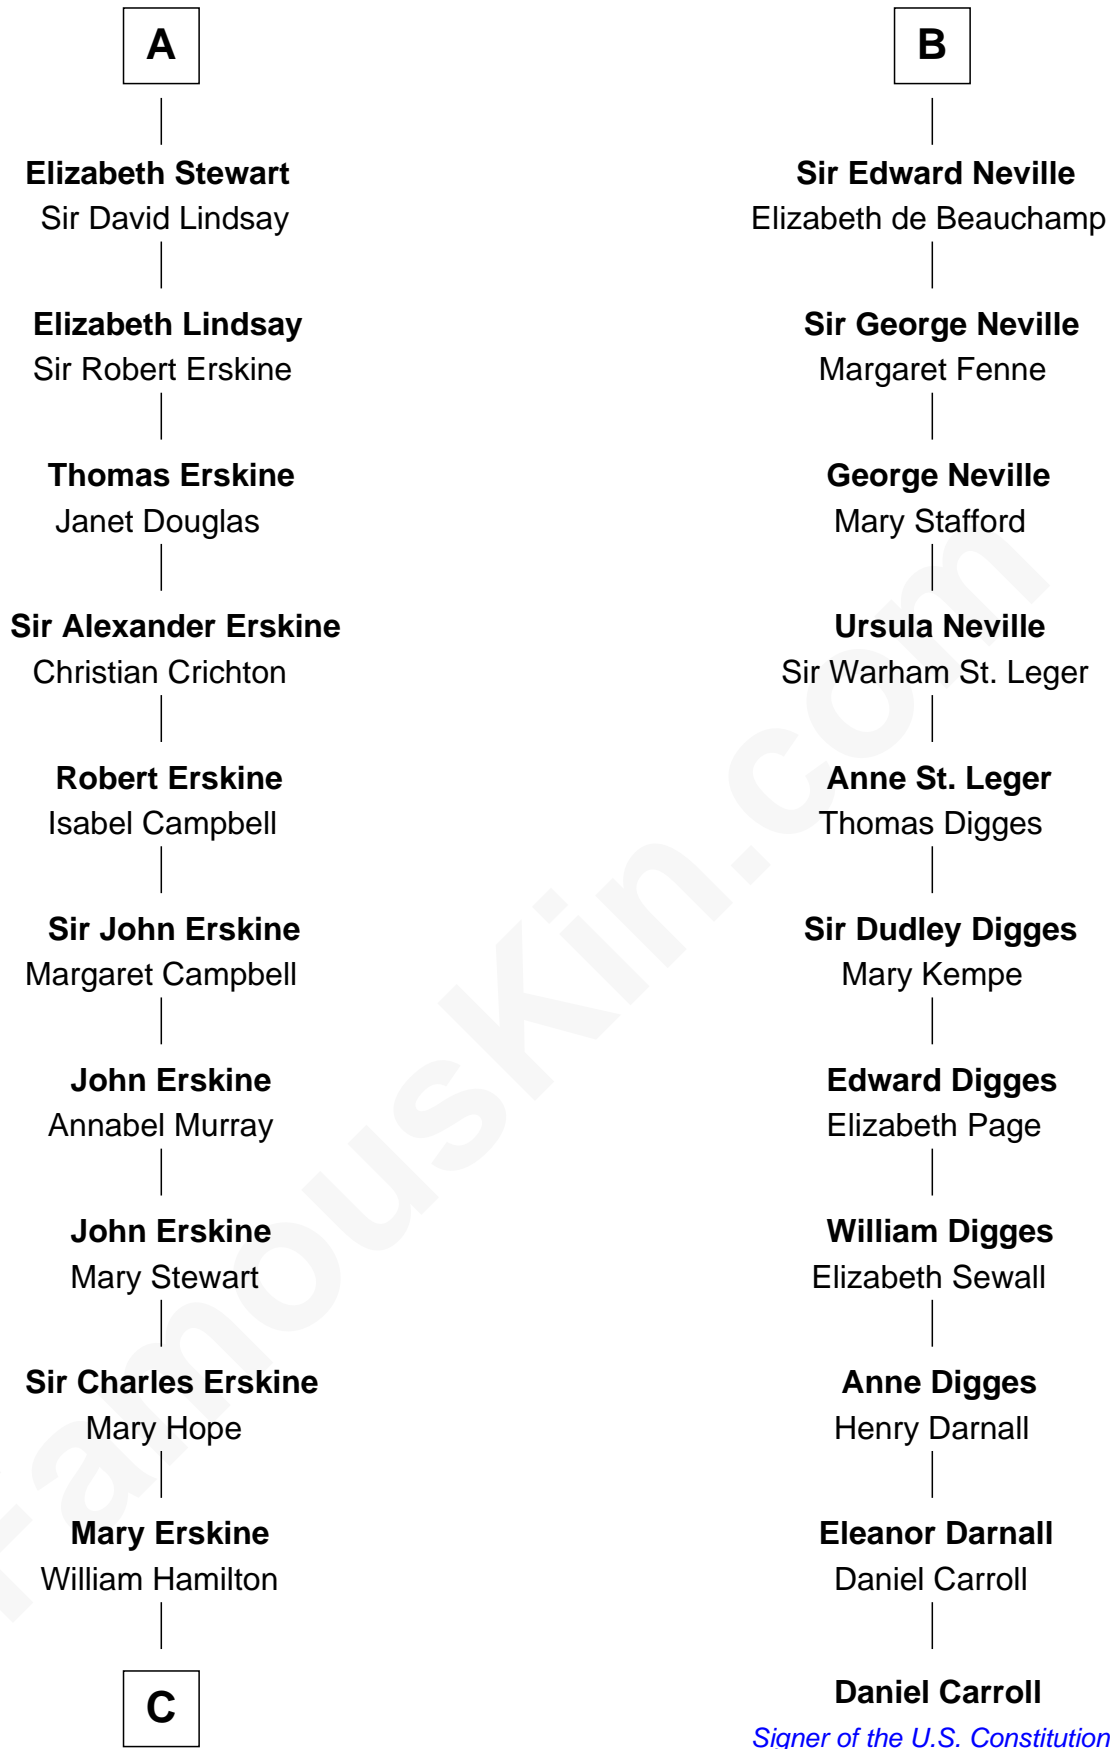

## Relationship Chart of

### Major John Pitcairn

*British Commander at Battle of Lexington*

17th cousin 1 time removed of

**Daniel Carroll**

*Signer of the U.S. Constitution*

**C**

—  
**Katherine Hamilton**

Rev. David Pitcairn

—  
**Major John Pitcairn**

*British Commander at Lexington*

FamousKin.com