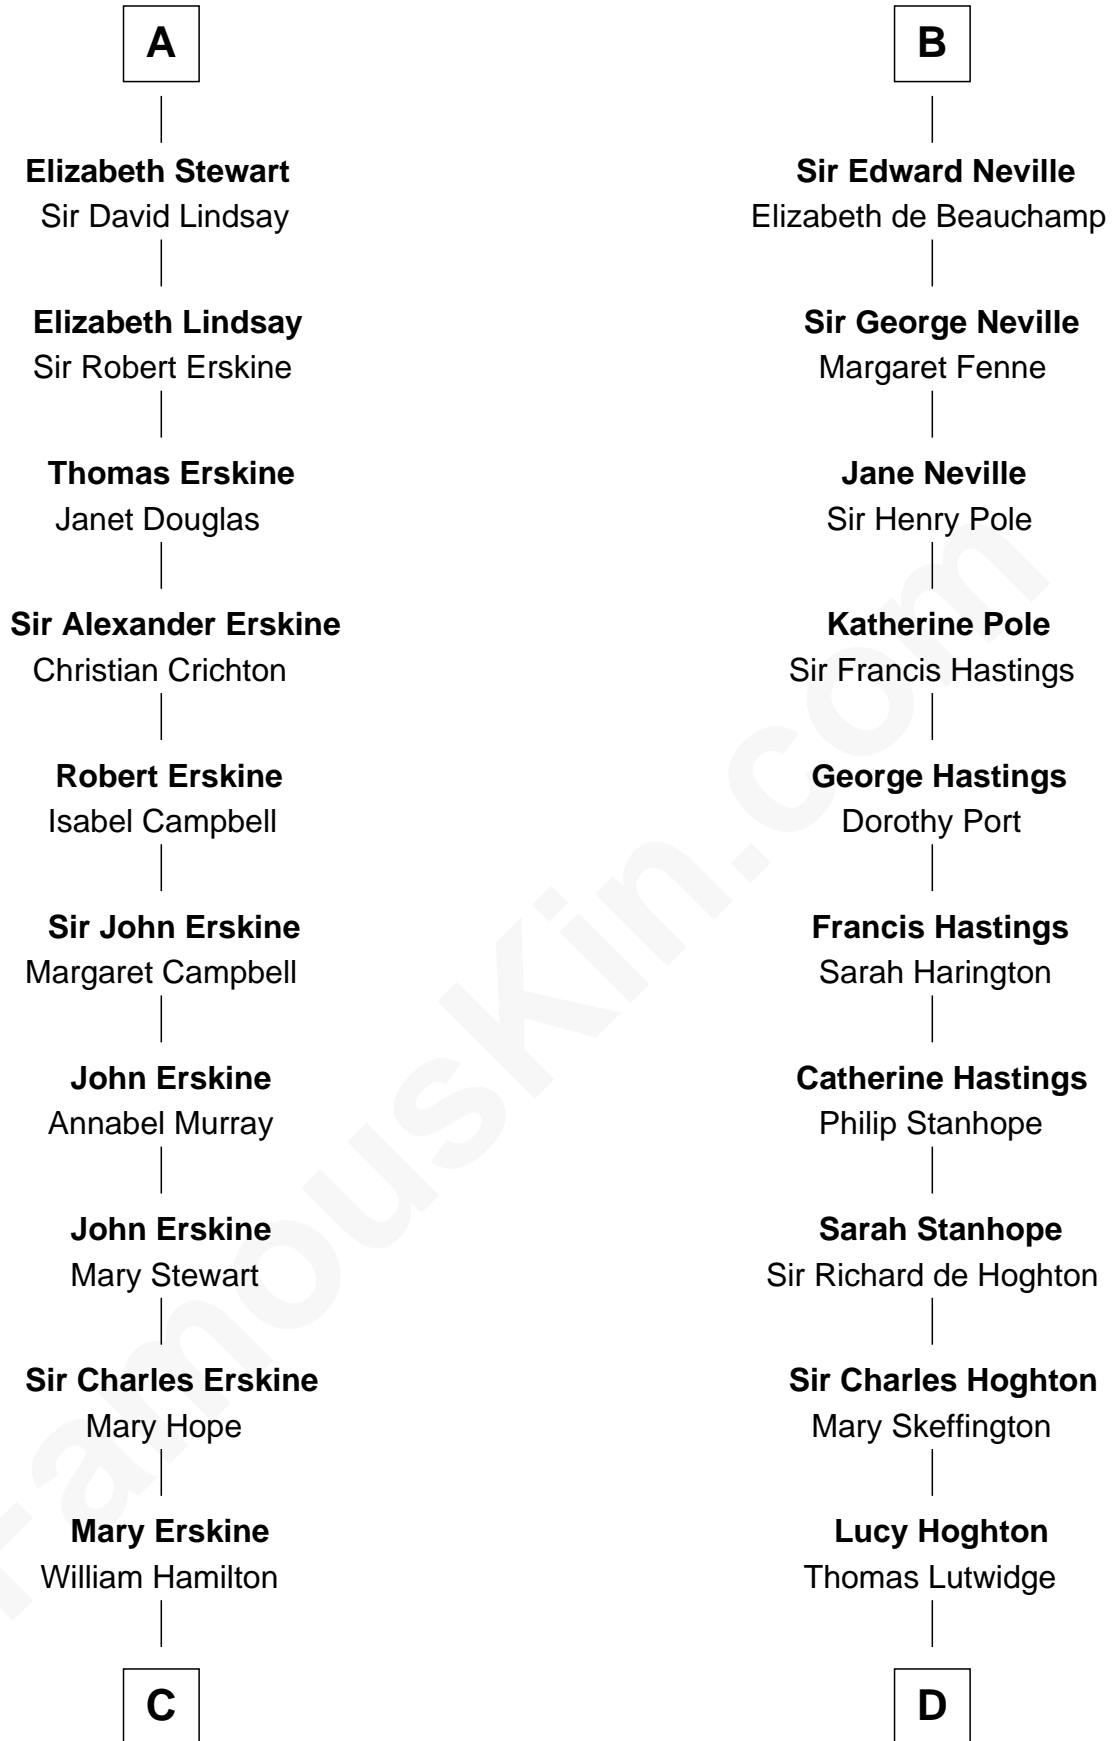

FamousKin.com

Relationship Chart of

Major John Pitcairn

British Commander at Battle of Lexington

18th cousin 2 times removed of

Lewis Carroll

Author of Alice in Wonderland

C