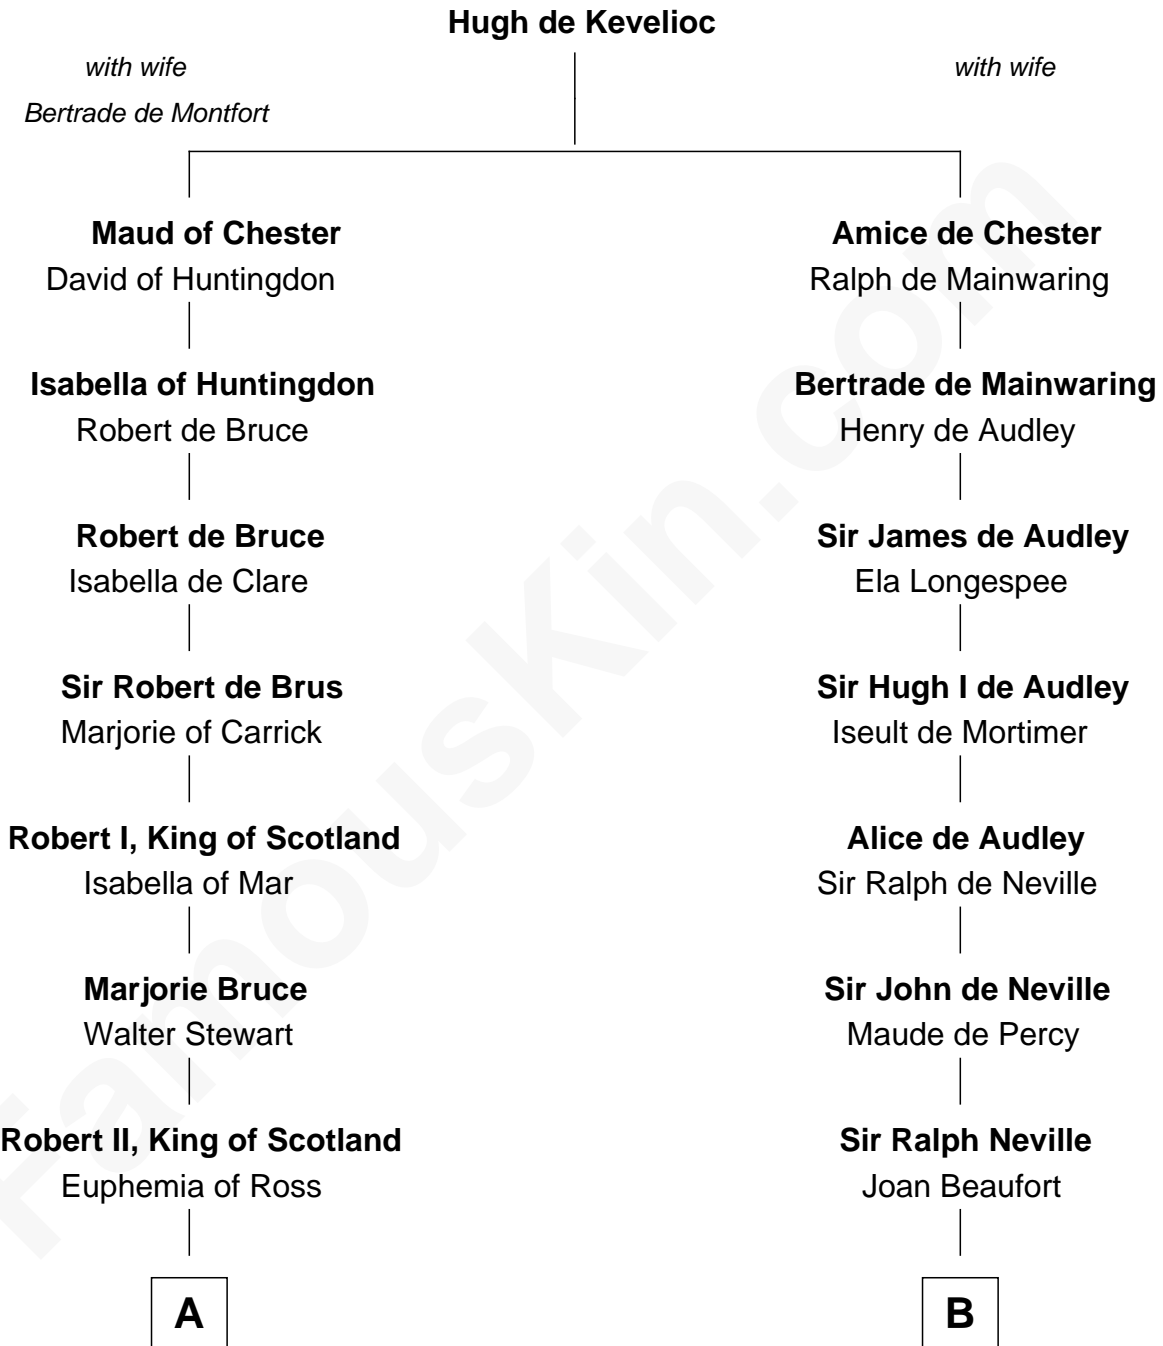

FamousKin.com

Relationship Chart of

Major John Pitcairn

British Commander at Battle of Lexington

18th cousin 2 times removed of

Lewis Carroll

Author of Alice in Wonderland

C