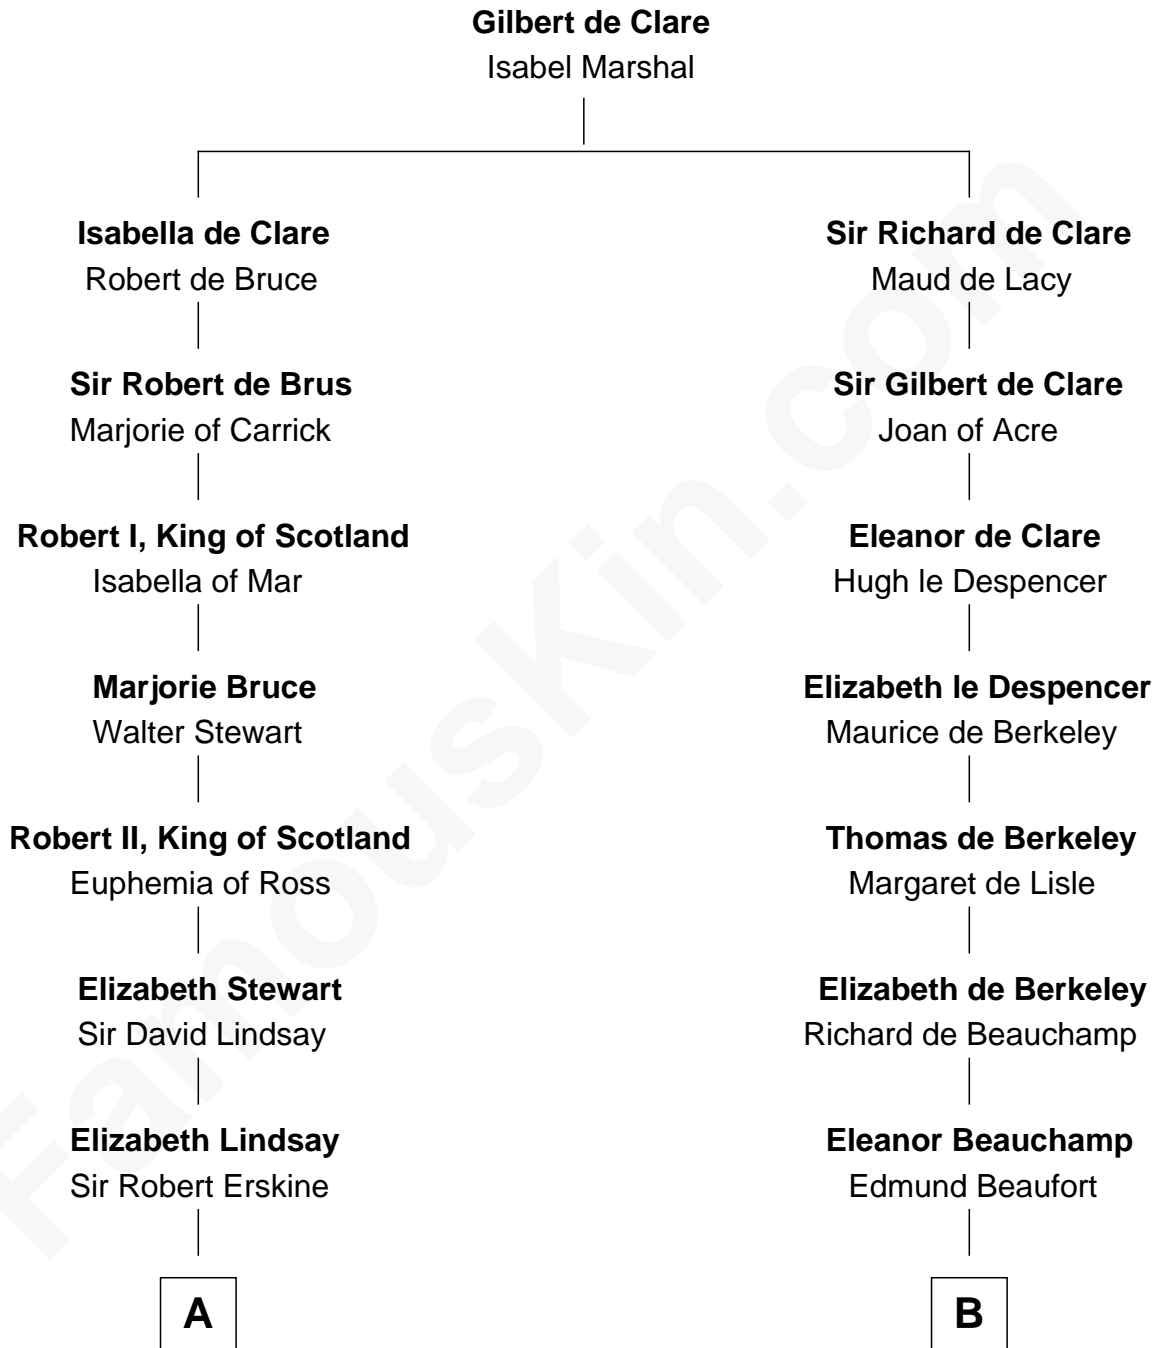

## Relationship Chart of

### Major John Pitcairn

*British Commander at Battle of Lexington*

16th cousin 4 times removed of

**Lewis Carroll**

*Author of Alice in Wonderland*

**C**

**Henry Lutwidge**

Jane Molyneux