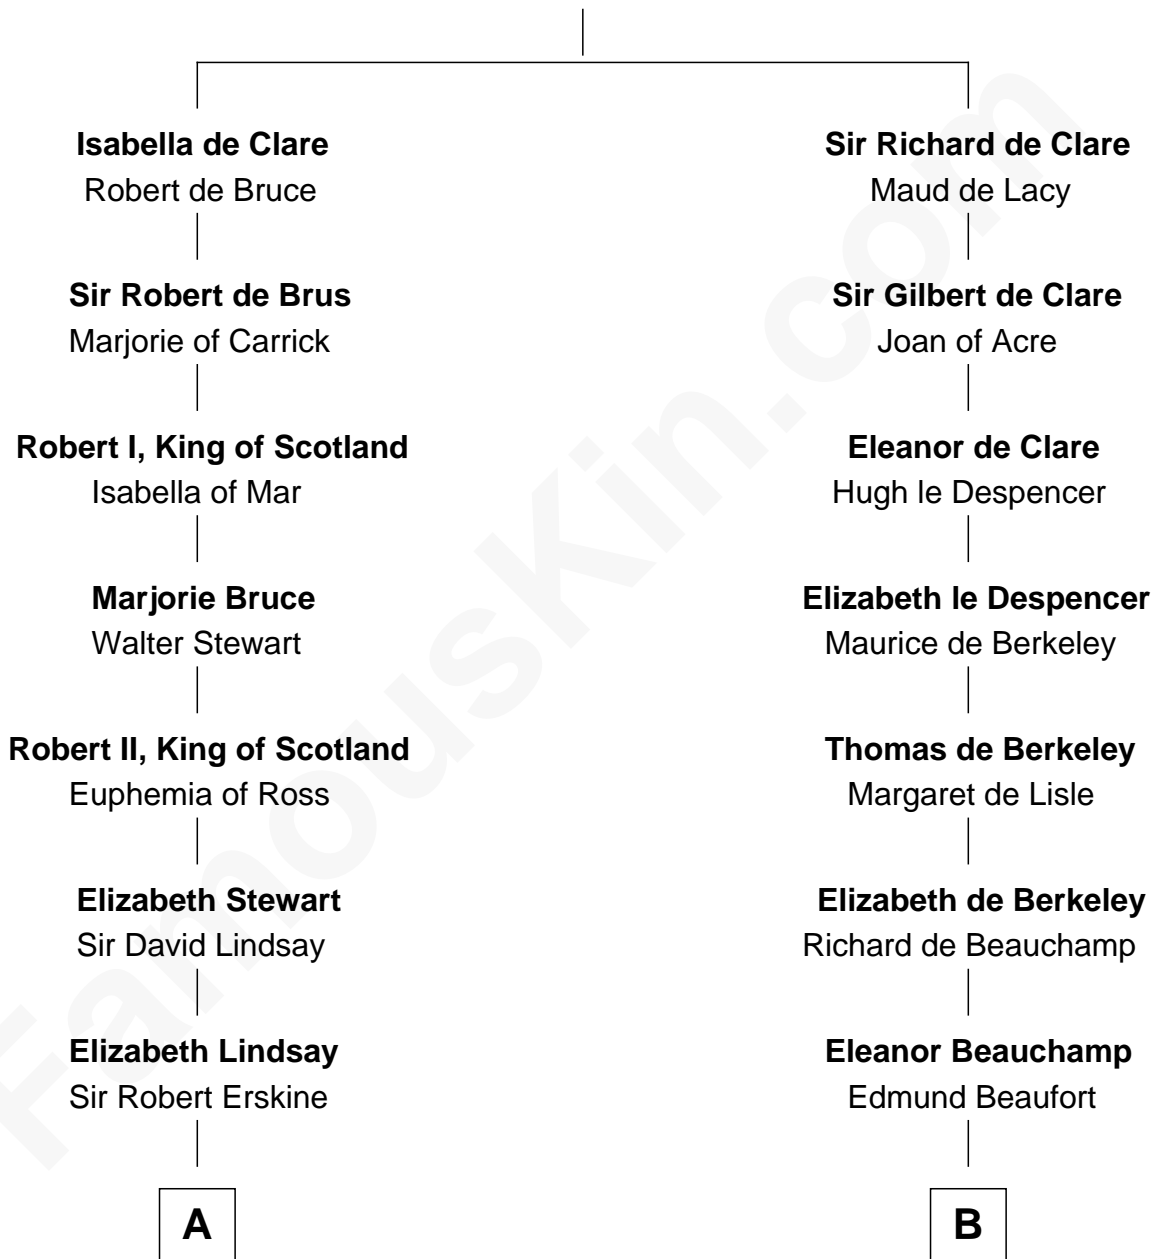

## Relationship Chart of

### Major John Pitcairn

*British Commander at Battle of Lexington*

16th cousin 5 times removed of

**E. M. Forster**  
*English Novelist*

**Gilbert de Clare**  
Isabel Marshal

**C**

**Lucy Watson**

John Thornton

**Henry Thornton**

Marianne Sykes

**Laura Thornton**

Charles Forster

**Edward Morgan Llewellyn Forster**

Alice Clara Whichelo

**E. M. Forster**

*English Novelist*