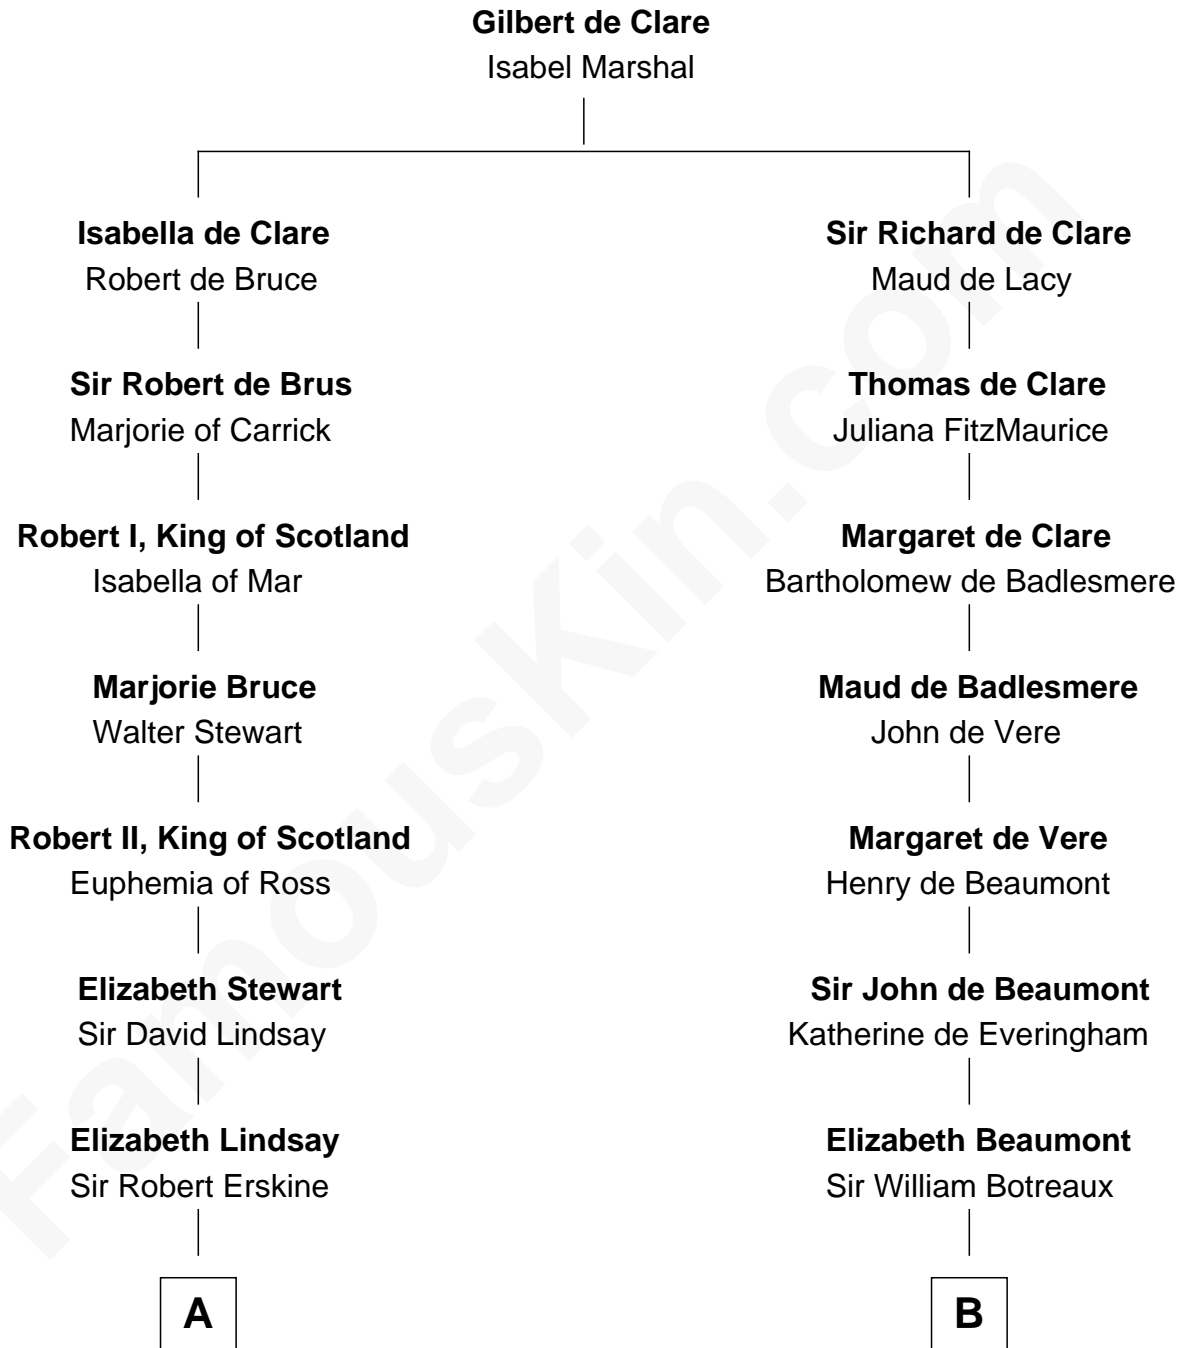

FamousKin.com

Relationship Chart of

Major John Pitcairn

British Commander at Battle of Lexington

16th cousin 5 times removed of

Guillermo Billinghurst

31st President of Peru

C

Lettice Woodroffe

William Billinghurst

Rev. William Billinghurst

Catharine Bellas

Robert Billinghurst

Maria Francisca Agrelo

Guillermo Eugenio Billinghurst

Belisaria Angulo

Guillermo Billinghurst

31st President of Peru

FamousKin.com