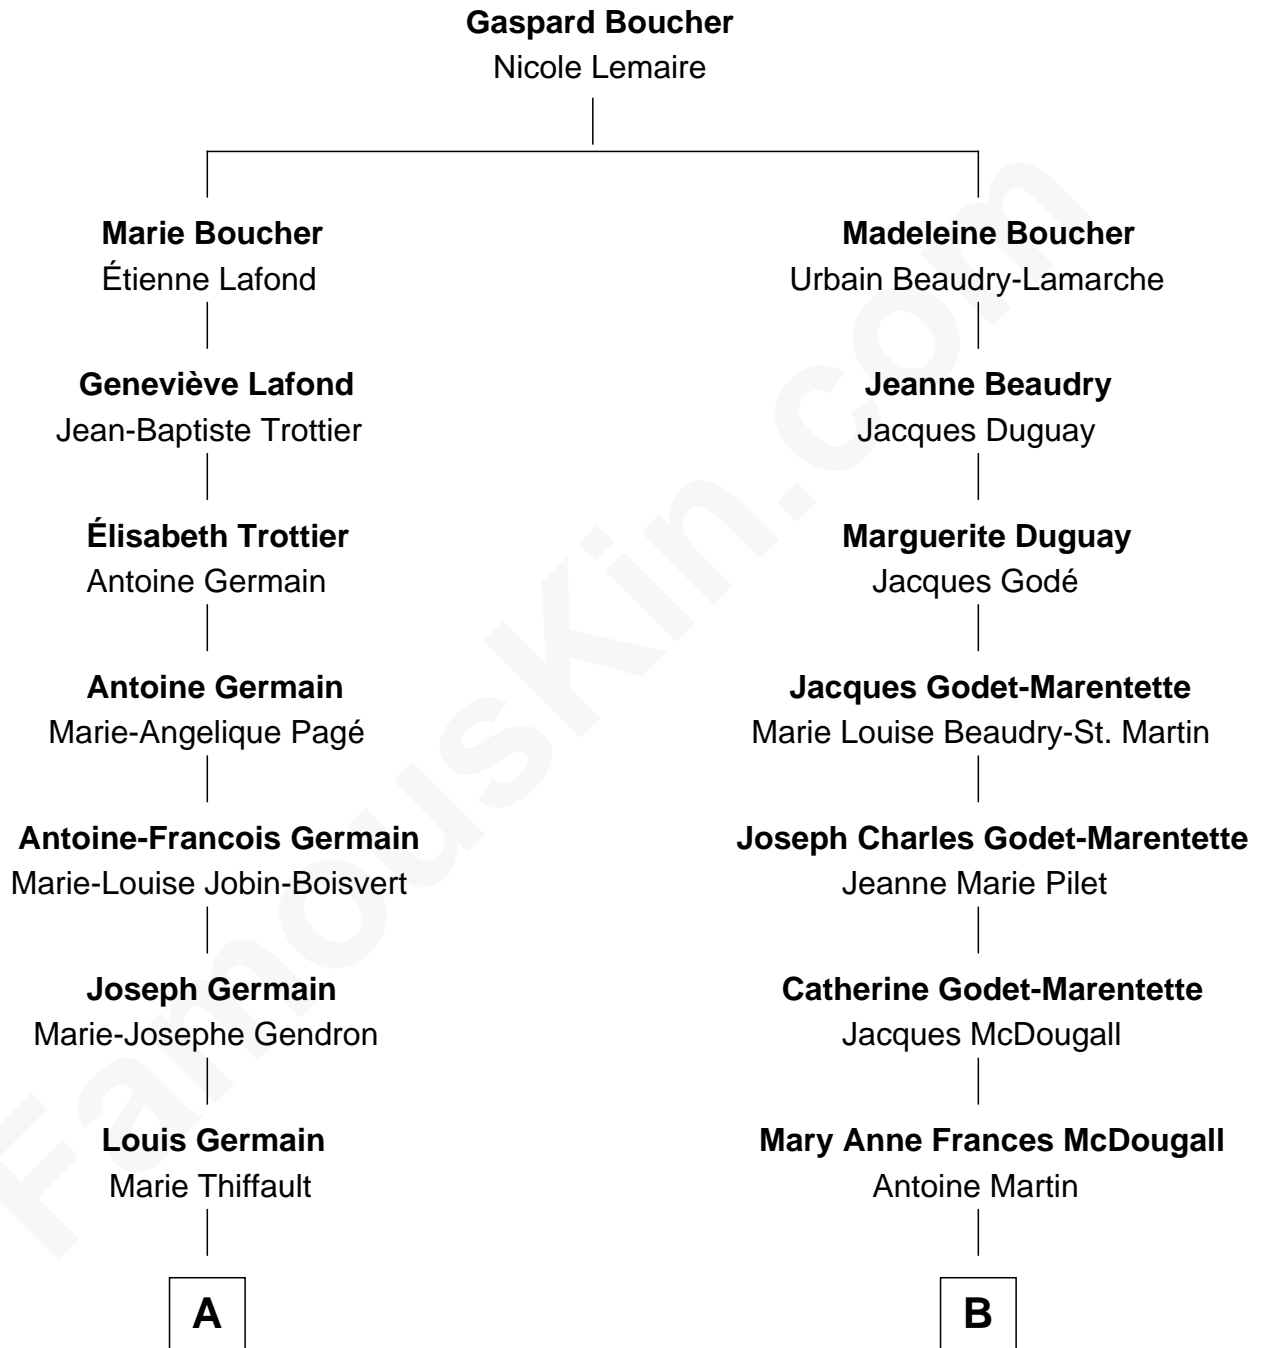

FamousKin.com Relationship Chart of

Justin Bieber

Singer and Songwriter

10th cousin 3 times removed of

Hillary (Rodham) Clinton

First Lady of President Bill Clinton

A

Louis Germain
Marie-Eléonore Durand

Trefflé Germain
Marie Laura Armiene Tousignant

Joseph-Roland Garneau Germain
Marie-Alphonsine-Germaine Breton

Estelle Germain
Venant Eugène Henry

Diane M. Henry
Michael Mallette

Patricia Mallette
Jeremy Bieber

Justin Bieber
Singer and Songwriter

B

Delia Martin
Donald Murray

Della Murray
Edwin John Howell

Dorothy Emma Howell
Hugh Ellsworth Rodham

Hillary (Rodham) Clinton
First Lady of Bill Clinton