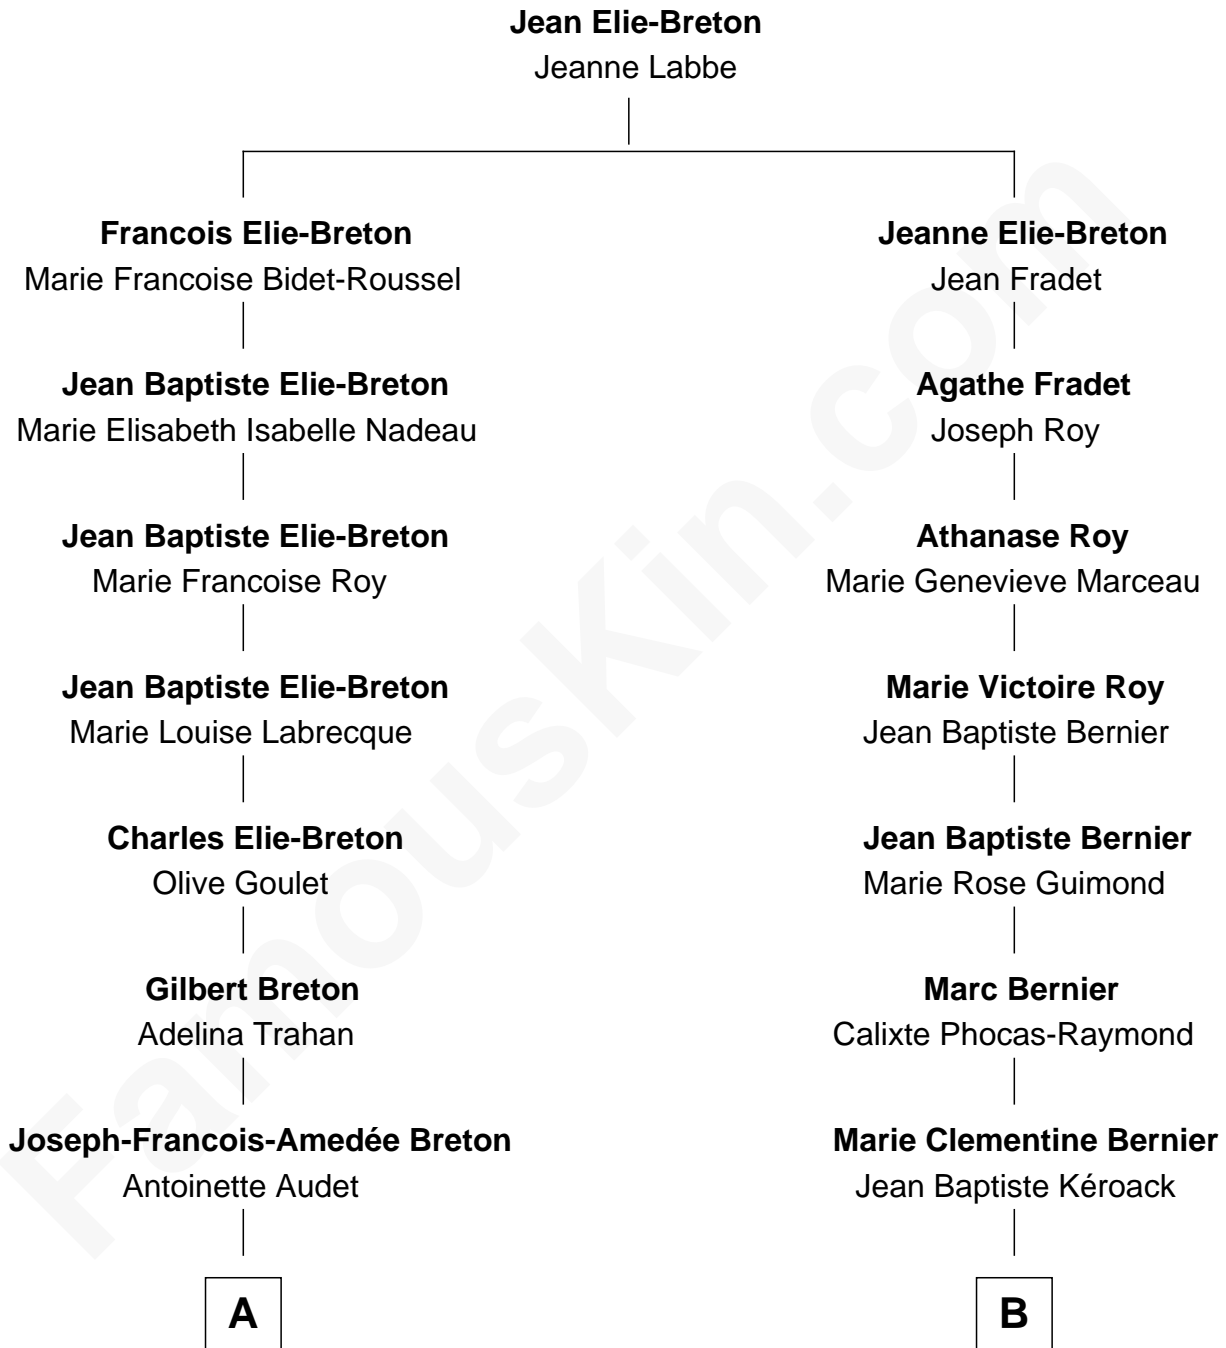

# FamousKin.com Relationship Chart of

**Justin Bieber**

*Singer and Songwriter*

8th cousin 3 times removed of

**Jack Kerouac**

*American Novelist and Poet*

**A**

**Marie-Alphonsine-Germaine Breton**

Joseph-Roland Garneau Germain

**Estelle Germain**

Venant Eugène Henry

**Diane M. Henry**

Michael Mallette

**Patricia Mallette**

Jeremy Bieber

**Justin Bieber**

*Singer and Songwriter*

**B**

**Léo Alcide Kéroack**

Marie Adeline Gabrielle Lévesque

**Jack Kerouac**

*American Novelist and Poet*

FamousKin.com