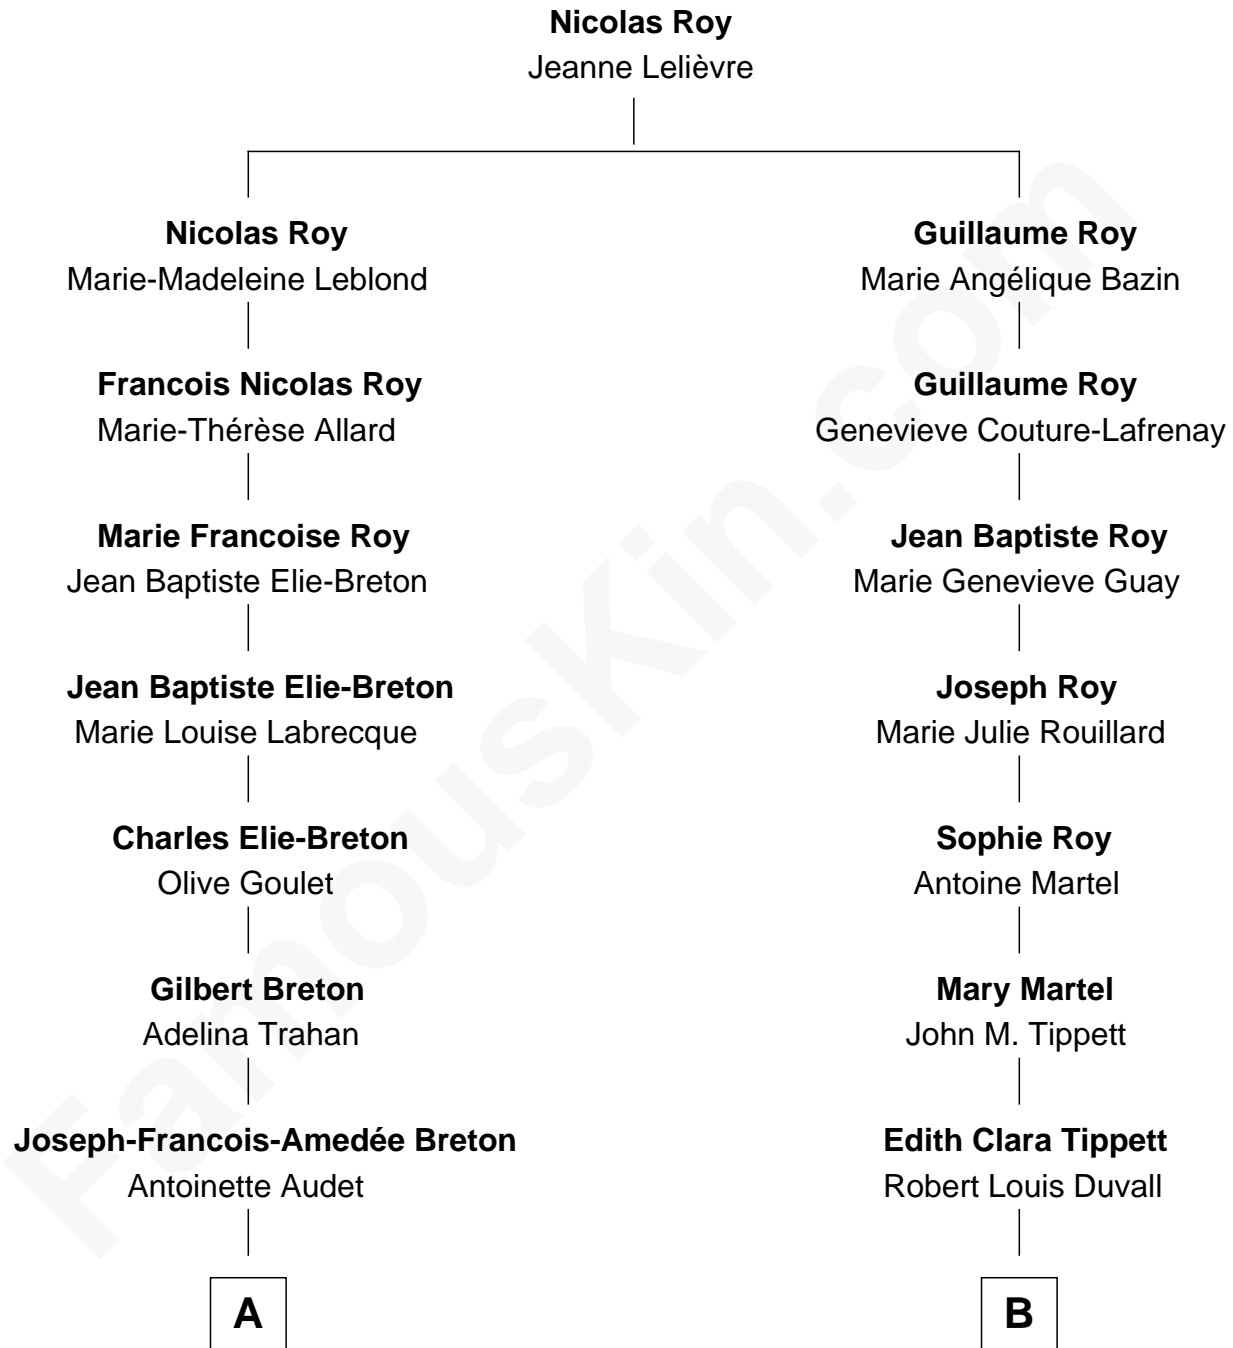

FamousKin.com Relationship Chart of

Justin Bieber

Singer and Songwriter

9th cousin 2 times removed of

John Dye

TV and Movie Actor - "Touched by an Angel"

A

Marie-Alphonsine-Germaine Breton

Joseph-Roland Garneau Germain

Estelle Germain

Venant Eugène Henry

Diane M. Henry

Michael Mallette

Patricia Mallette

Jeremy Bieber

Justin Bieber