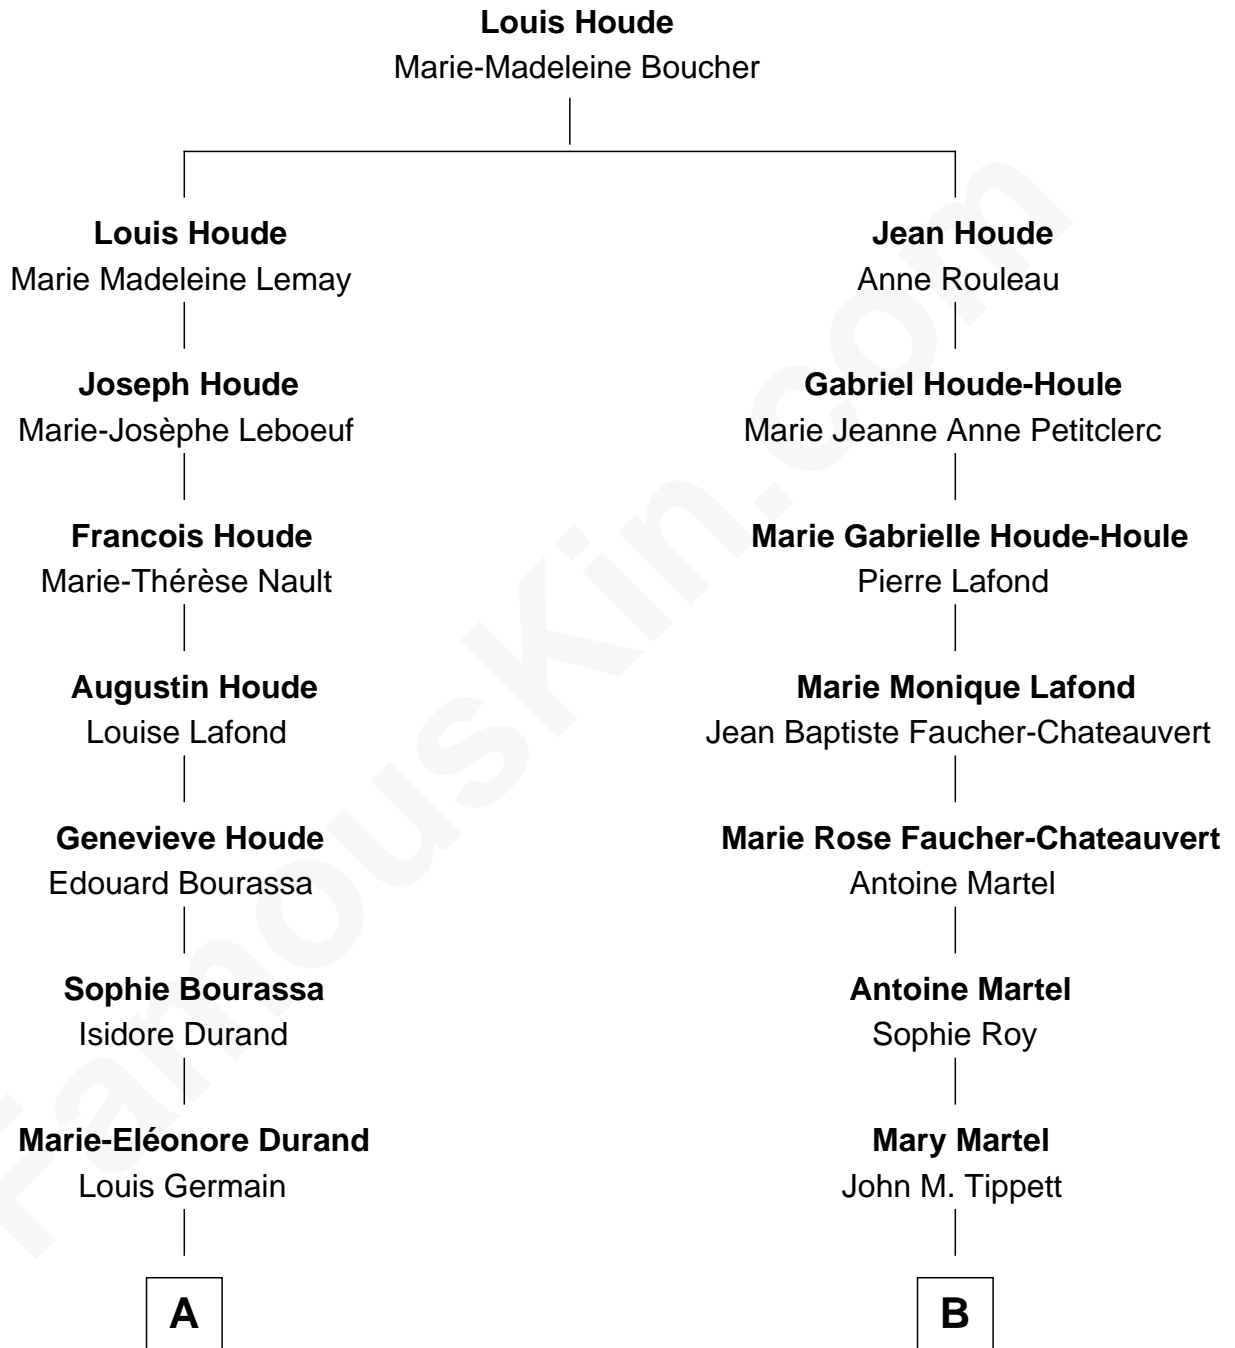

FamousKin.com Relationship Chart of

Justin Bieber

Singer and Songwriter

10th cousin 2 times removed of

John Dye

TV and Movie Actor - "Touched by an Angel"

A

Trefflé Germain

Marie Laura Armiene Tousignant

Joseph-Roland Garneau Germain

Marie-Alphonsine-Germaine Breton

Estelle Germain

Venant Eugène Henry

Diane M. Henry

Michael Mallette

Patricia Mallette