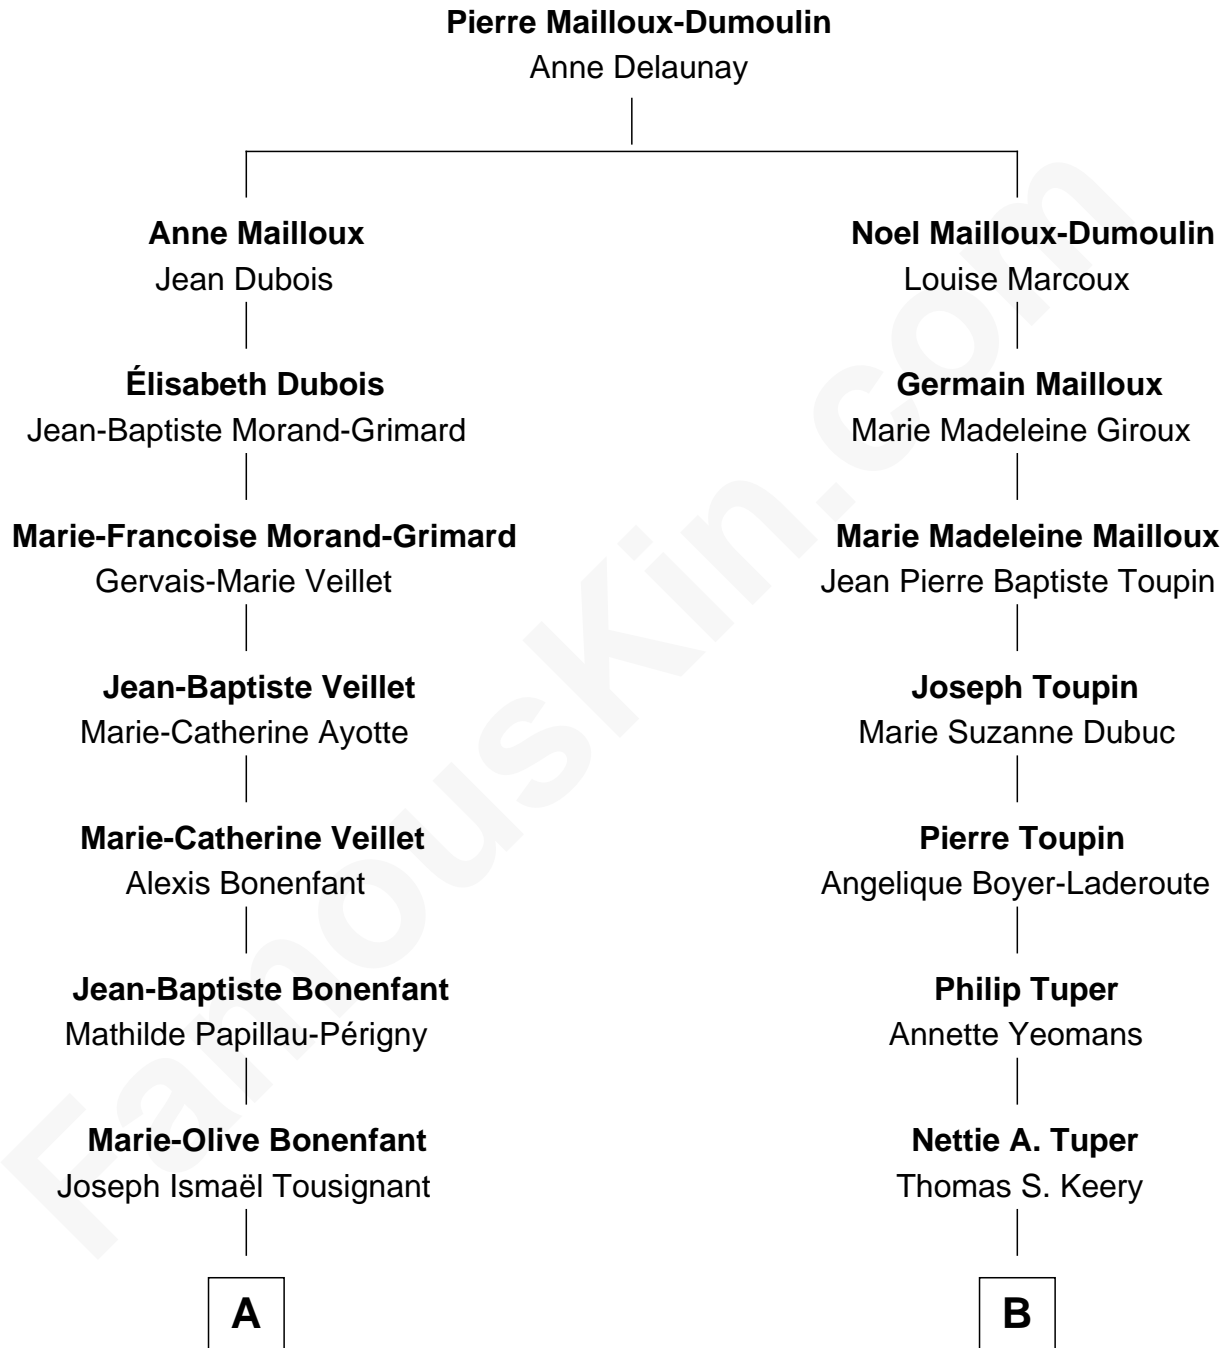

FamousKin.com Relationship Chart of

Justin Bieber

Singer and Songwriter

10th cousin 2 times removed of

Joe Keery

TV and Movie Actor

A

Marie Laura Armiene Tousignant