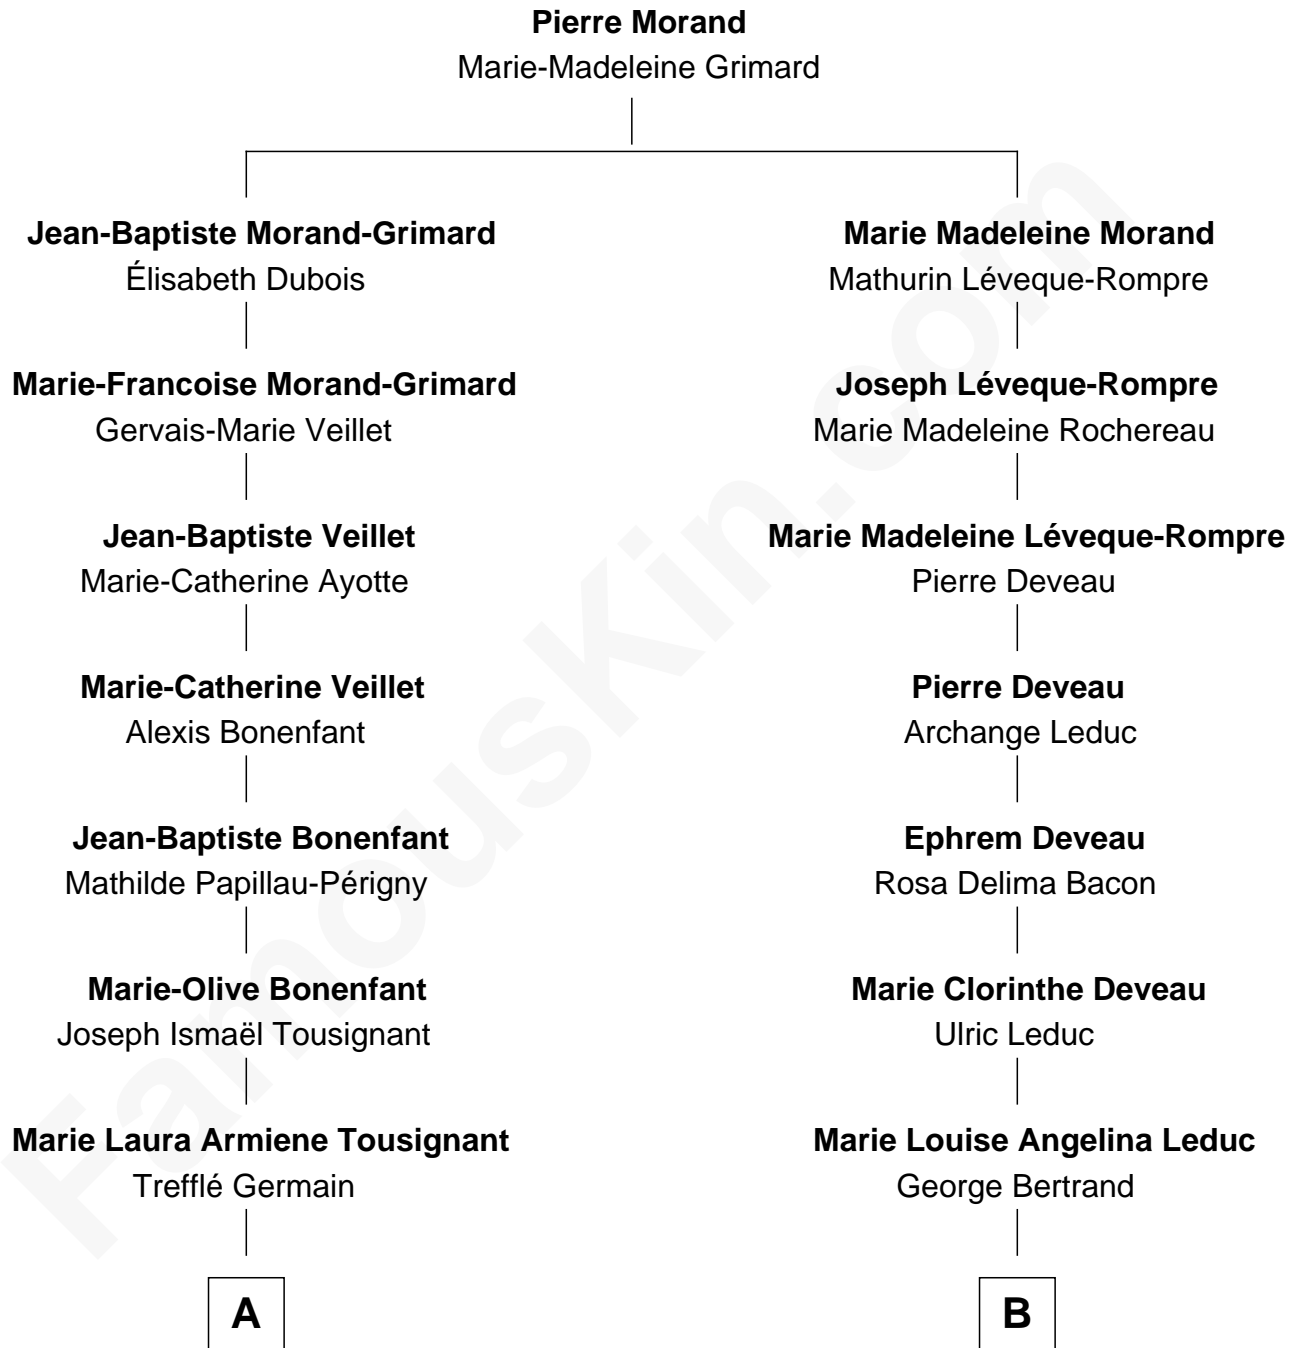

FamousKin.com Relationship Chart of

Justin Bieber

Singer and Songwriter

9th cousin 2 times removed of

Angelina Jolie

Movie Actress

A

Joseph-Roland Garneau Germain
Marie-Alphonsine-Germaine Breton