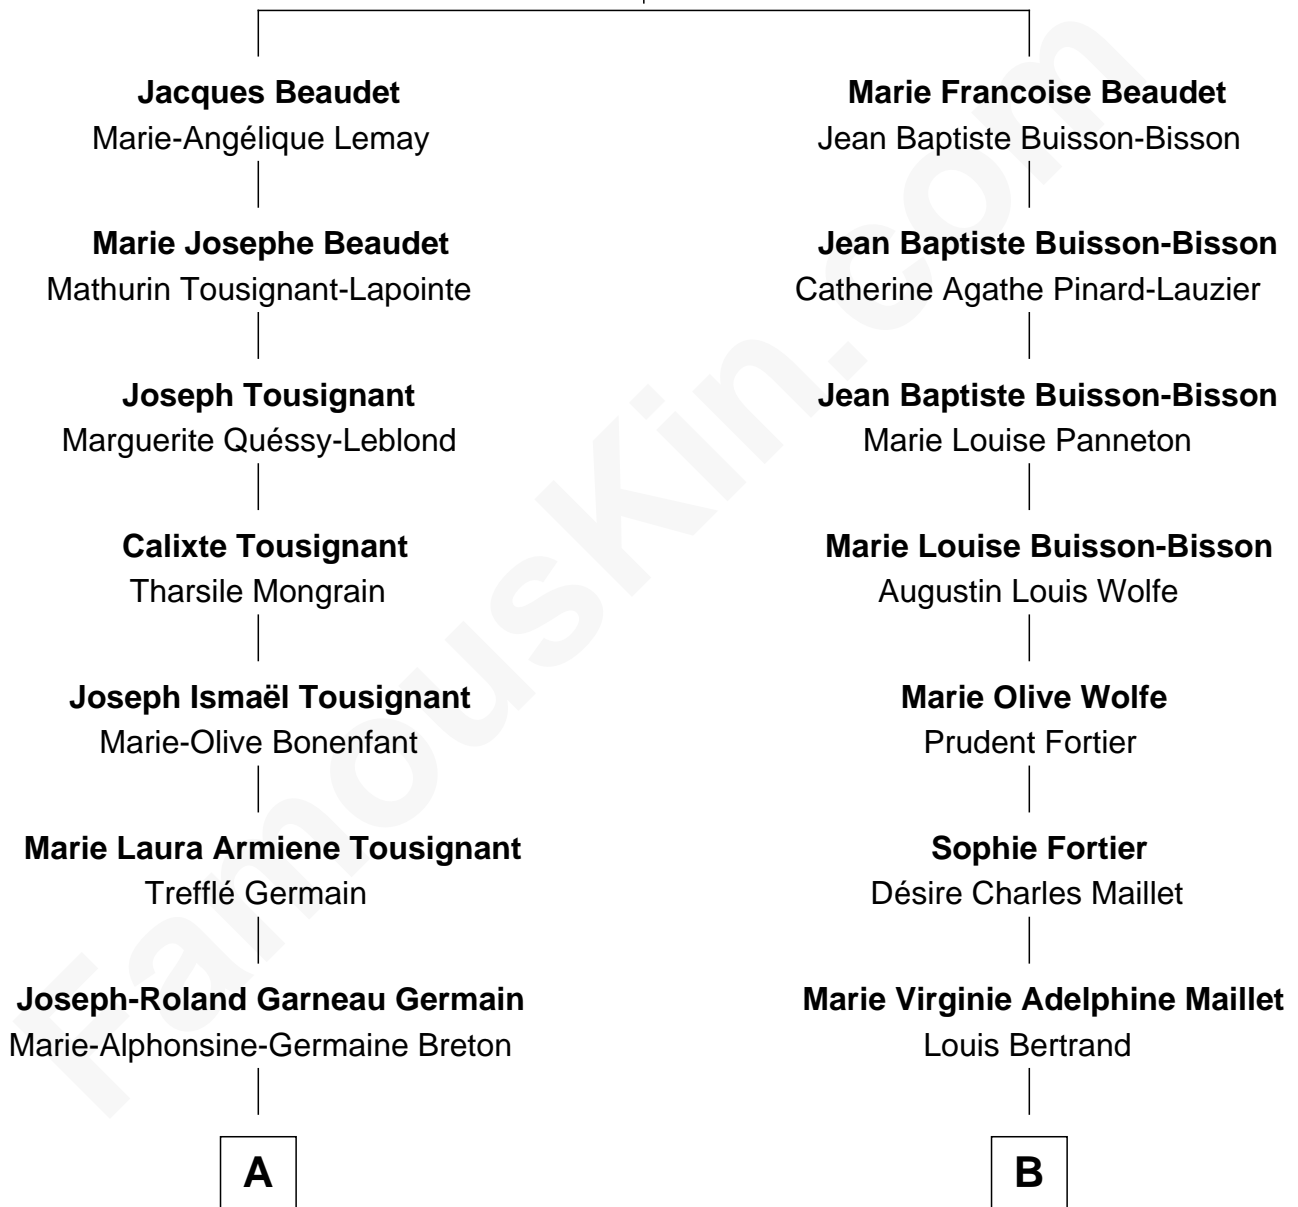

# FamousKin.com Relationship Chart of

**Justin Bieber**

*Singer and Songwriter*

10th cousin of

**Angelina Jolie**

*Movie Actress*

**Jean Beaudet**

Marie Grandin

**A**

**Estelle Germain**  
Venant Eugène Henry

**Diane M. Henry**  
Michael Mallette

**Patricia Mallette**  
Jeremy Bieber

**Justin Bieber**  
*Singer and Songwriter*

**B**

**George Bertrand**  
Marie Louise Angelina Leduc