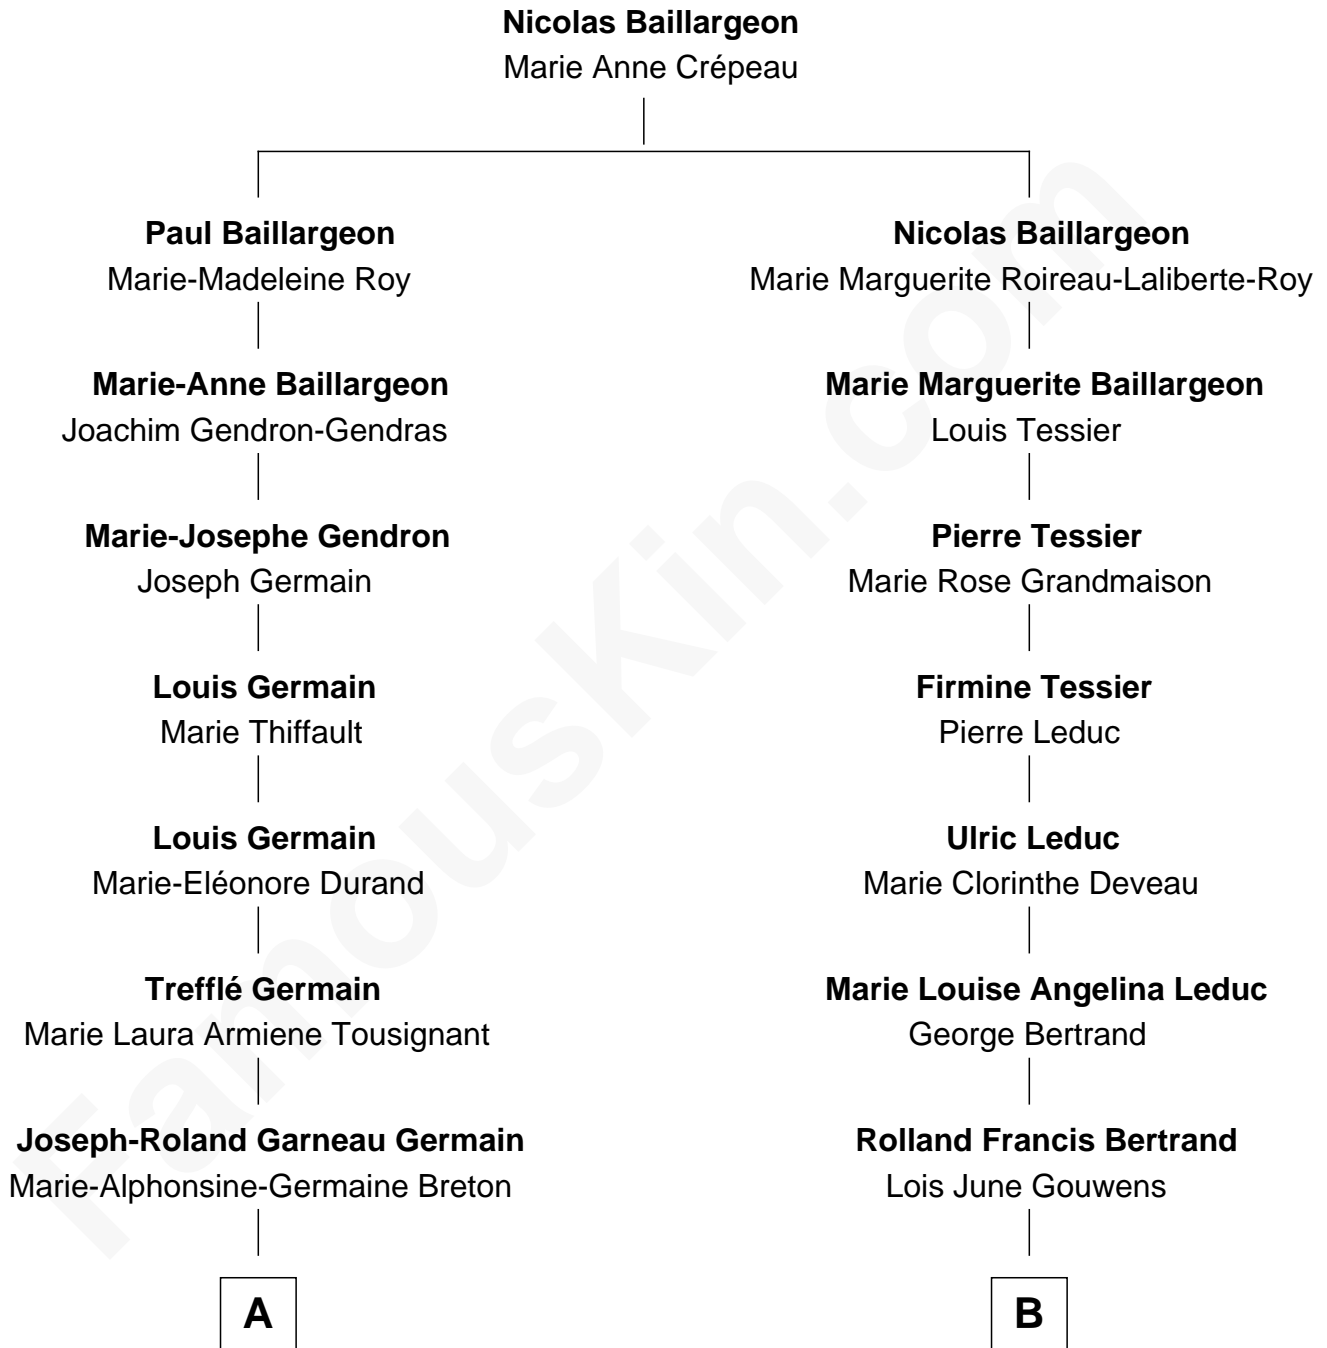

FamousKin.com Relationship Chart of

Justin Bieber

Singer and Songwriter

8th cousin 2 times removed of

Angelina Jolie

Movie Actress

A

Estelle Germain
Venant Eugène Henry

Diane M. Henry
Michael Mallette

Patricia Mallette
Jeremy Bieber

Justin Bieber
Singer and Songwriter

B

Marcheline Bertrand
Jonathan Vincent Voight

Angelina Jolie
Movie Actress