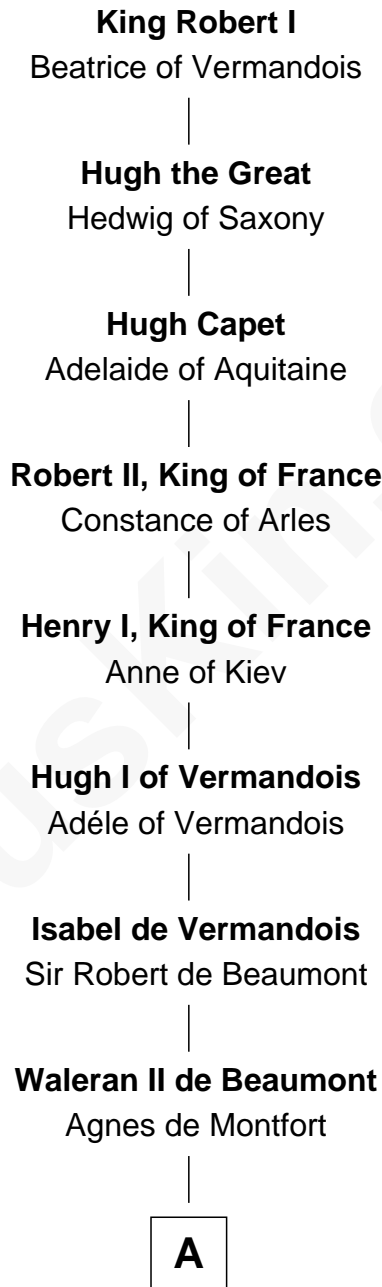

FamousKin.com Relationship Chart of

Justin Bieber

Singer and Songwriter

33rd Great-grandson of

King Robert I

King of France

A

|
Sir Robert de Beaumont

Maud FitzReginald

|
Waleran of Meulan

Marguerite de Fougères

|
Raoul I de Meulan

Jeanne Painel

|
Raoul II de Meulan

Agnès de Hibouville

|
Raoul III de Meulan