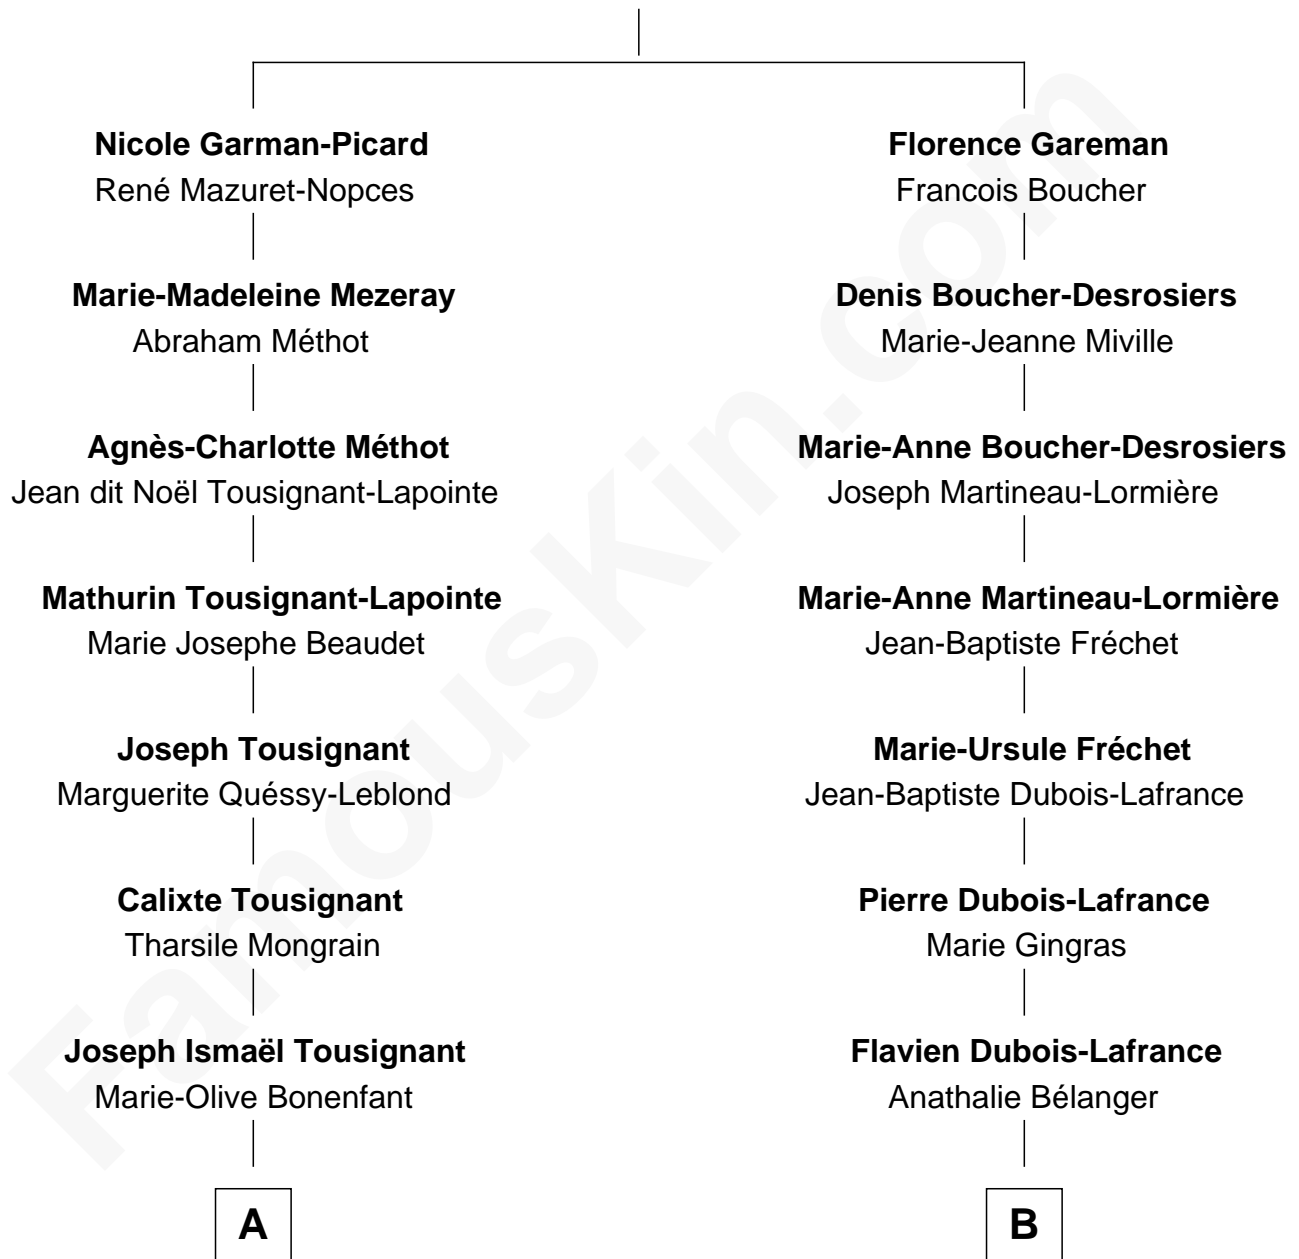

# FamousKin.com Relationship Chart of

**Justin Bieber**

*Singer and Songwriter*

11th cousin 1 time removed of

**Julianne Hough**

*Singer, Dancer and Actress - "DWTS" Pro*

**Pierre Garman-Picard**

Madeleine Charlot

**A**

**Marie Laura Armiene Tousignant**

Trefflé Germain

**Joseph-Roland Garneau Germain**

Marie-Alphonsine-Germaine Breton

**Estelle Germain**

Venant Eugène Henry

**Diane M. Henry**