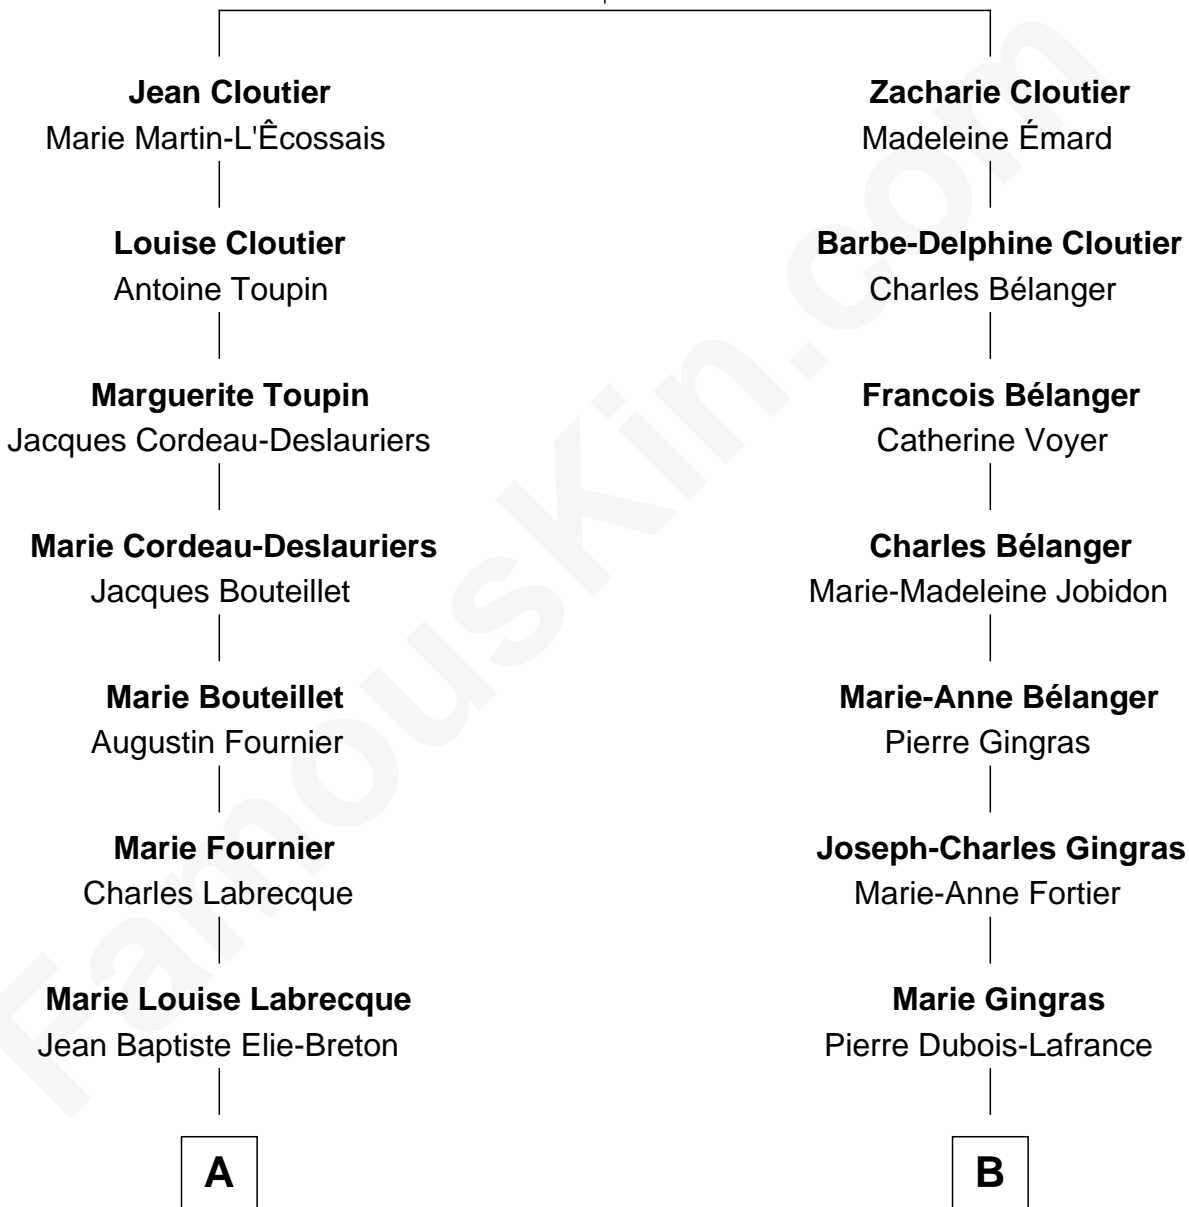

# FamousKin.com Relationship Chart of

**Justin Bieber**

*Singer and Songwriter*

12th cousin 2 times removed of

**Derek Hough**

*Dancer and Actor - "DWTS" Pro*

**Zacharie Cloutier**

Sainte Dupont

**A**

**Charles Elie-Breton**

Olive Goulet

**Gilbert Breton**

Adelina Trahan

**Joseph-Francois-Amedée Breton**

Antoinette Audet

**Marie-Alphonsine-Germaine Breton**