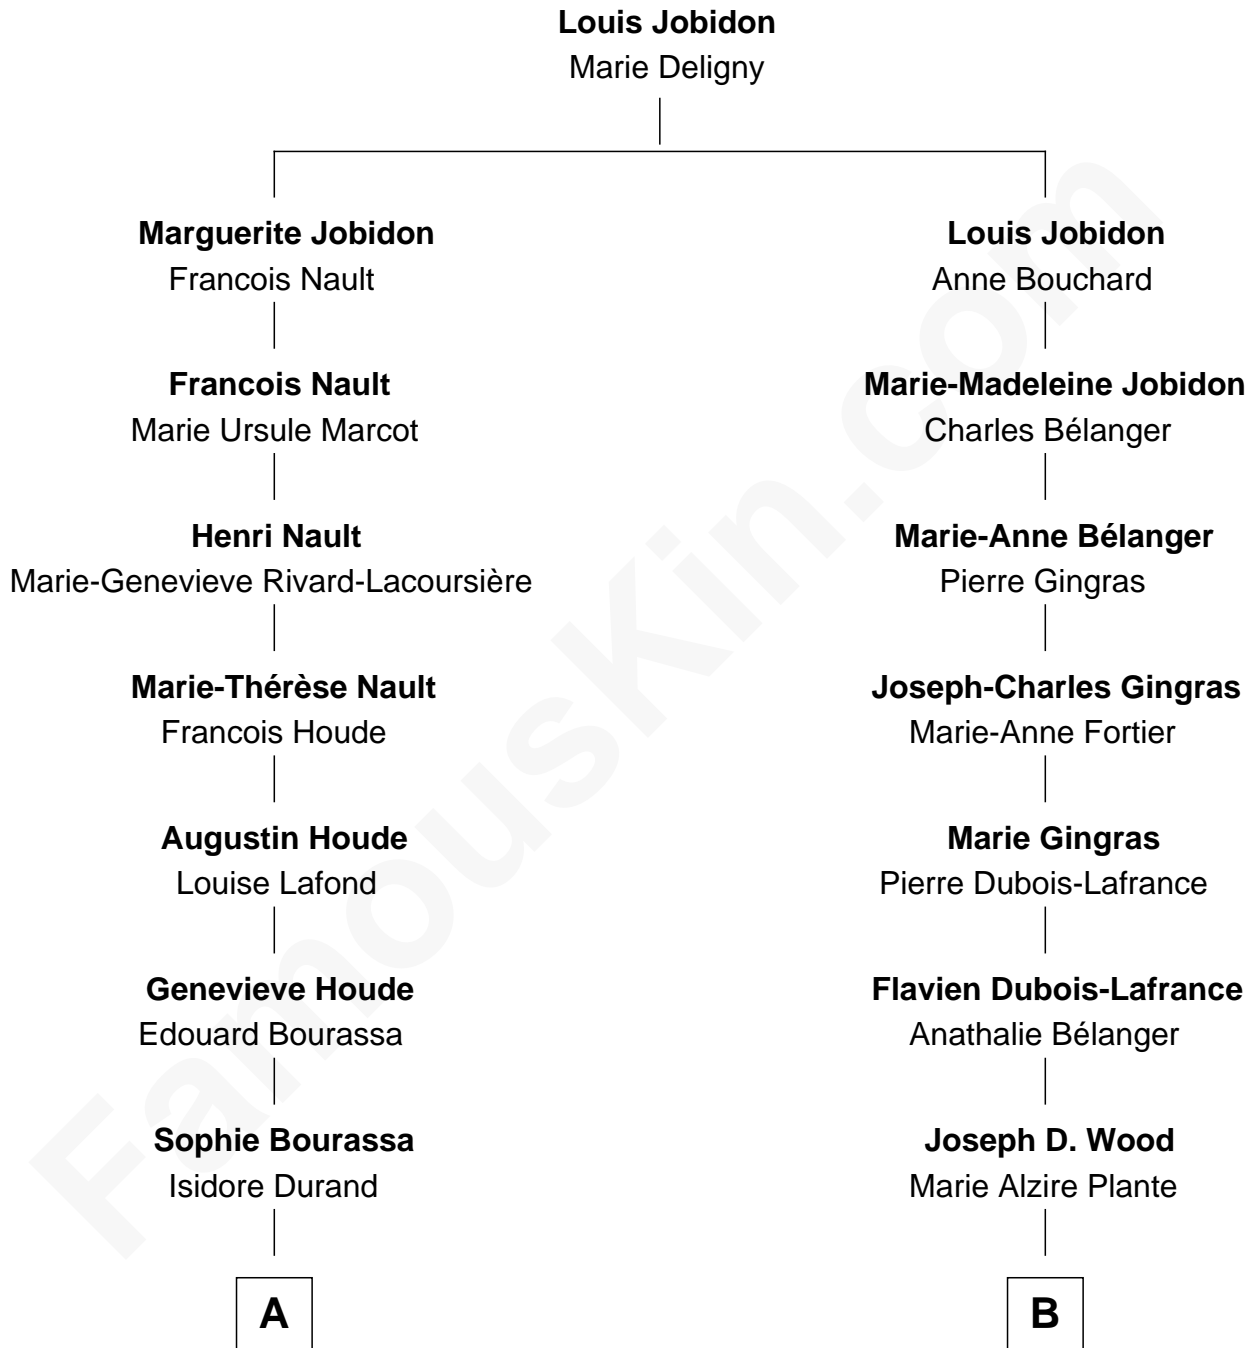

# FamousKin.com Relationship Chart of

**Justin Bieber**

*Singer and Songwriter*

10th cousin 3 times removed of

**Derek Hough**

*Dancer and Actor - "DWTS" Pro*

**A**

**Marie-Éléonore Durand**

Louis Germain

**Trefflé Germain**

Marie Laura Armiene Tousignant

**Joseph-Roland Garneau Germain**

Marie-Alphonsine-Germaine Breton

**Estelle Germain**

Venant Eugène Henry

**Diane M. Henry**

Michael Mallette

**Patricia Mallette**

Jeremy Bieber

**Justin Bieber**

*Singer and Songwriter*

**B**

**Alexander August Wood**

W. B. Tena Vredevelt