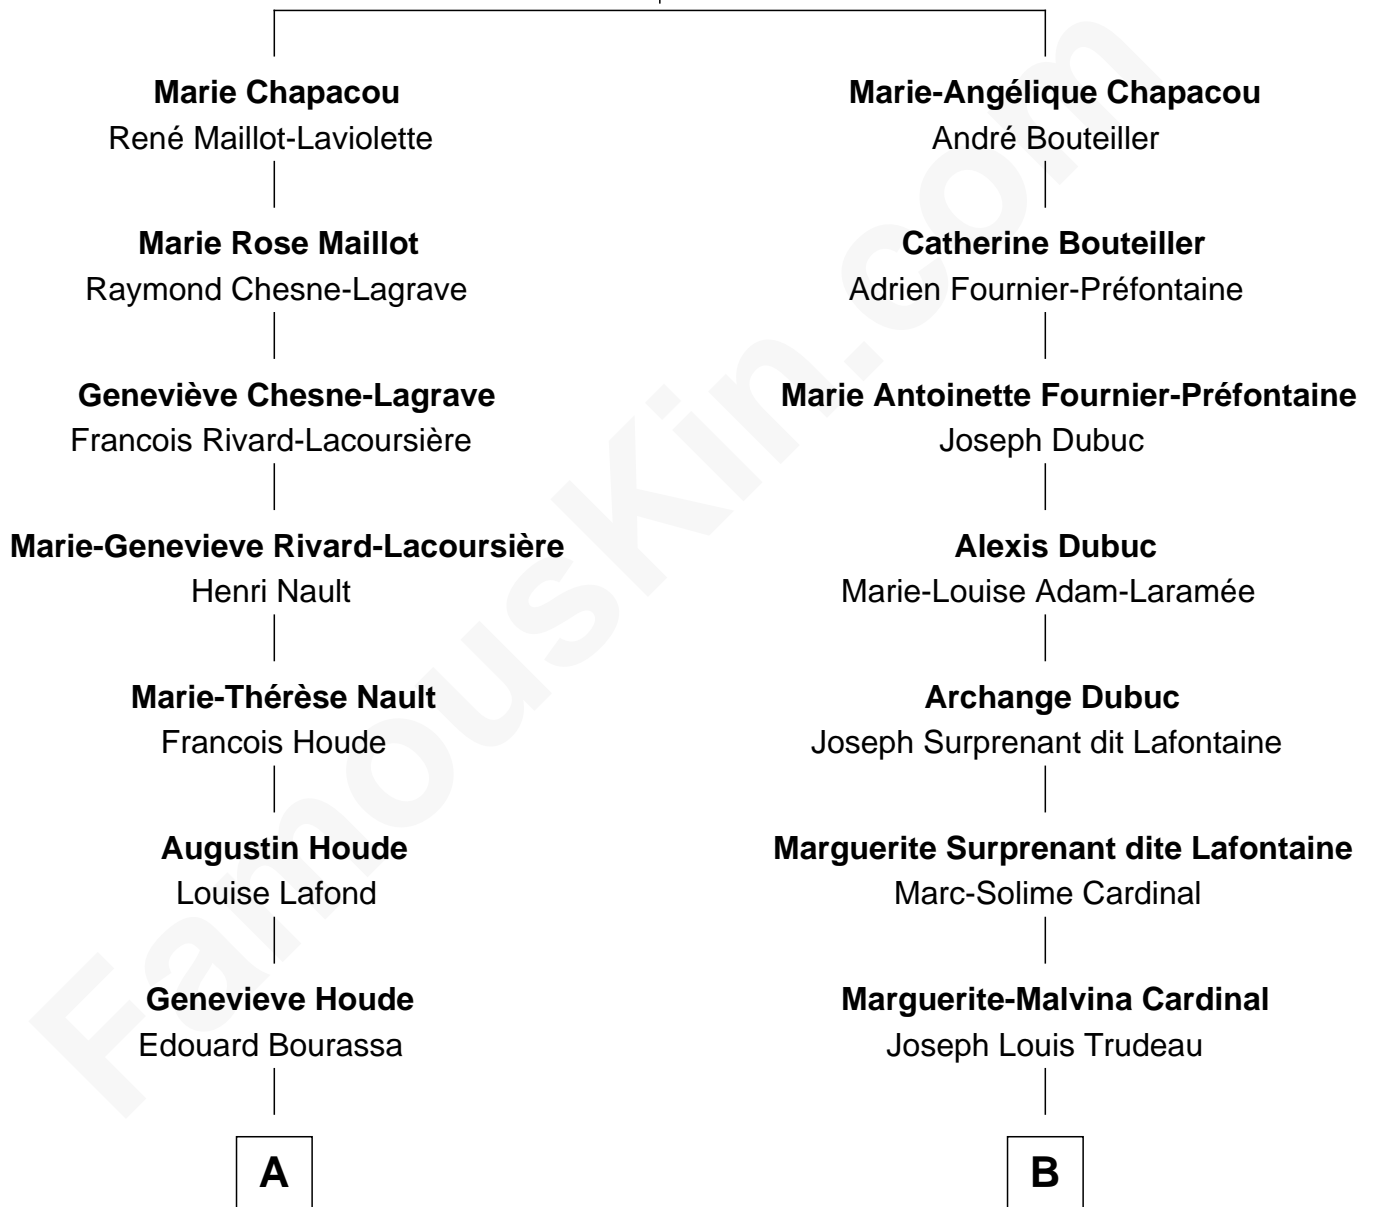

# FamousKin.com Relationship Chart of

**Justin Bieber**

*Singer and Songwriter*

9th cousin 5 times removed of

**Justin Trudeau**

*23rd Prime Minister of Canada*

**Simon Chapacou**  
Marie Vincente Pacaud

**A**

**Sophie Bourassa**

Isidore Durand

**Marie-Eléonore Durand**

Louis Germain

**Trefflé Germain**

Marie Laura Armienne Tousignant

**Joseph-Roland Garneau Germain**

Marie-Alphonsine-Germaine Breton