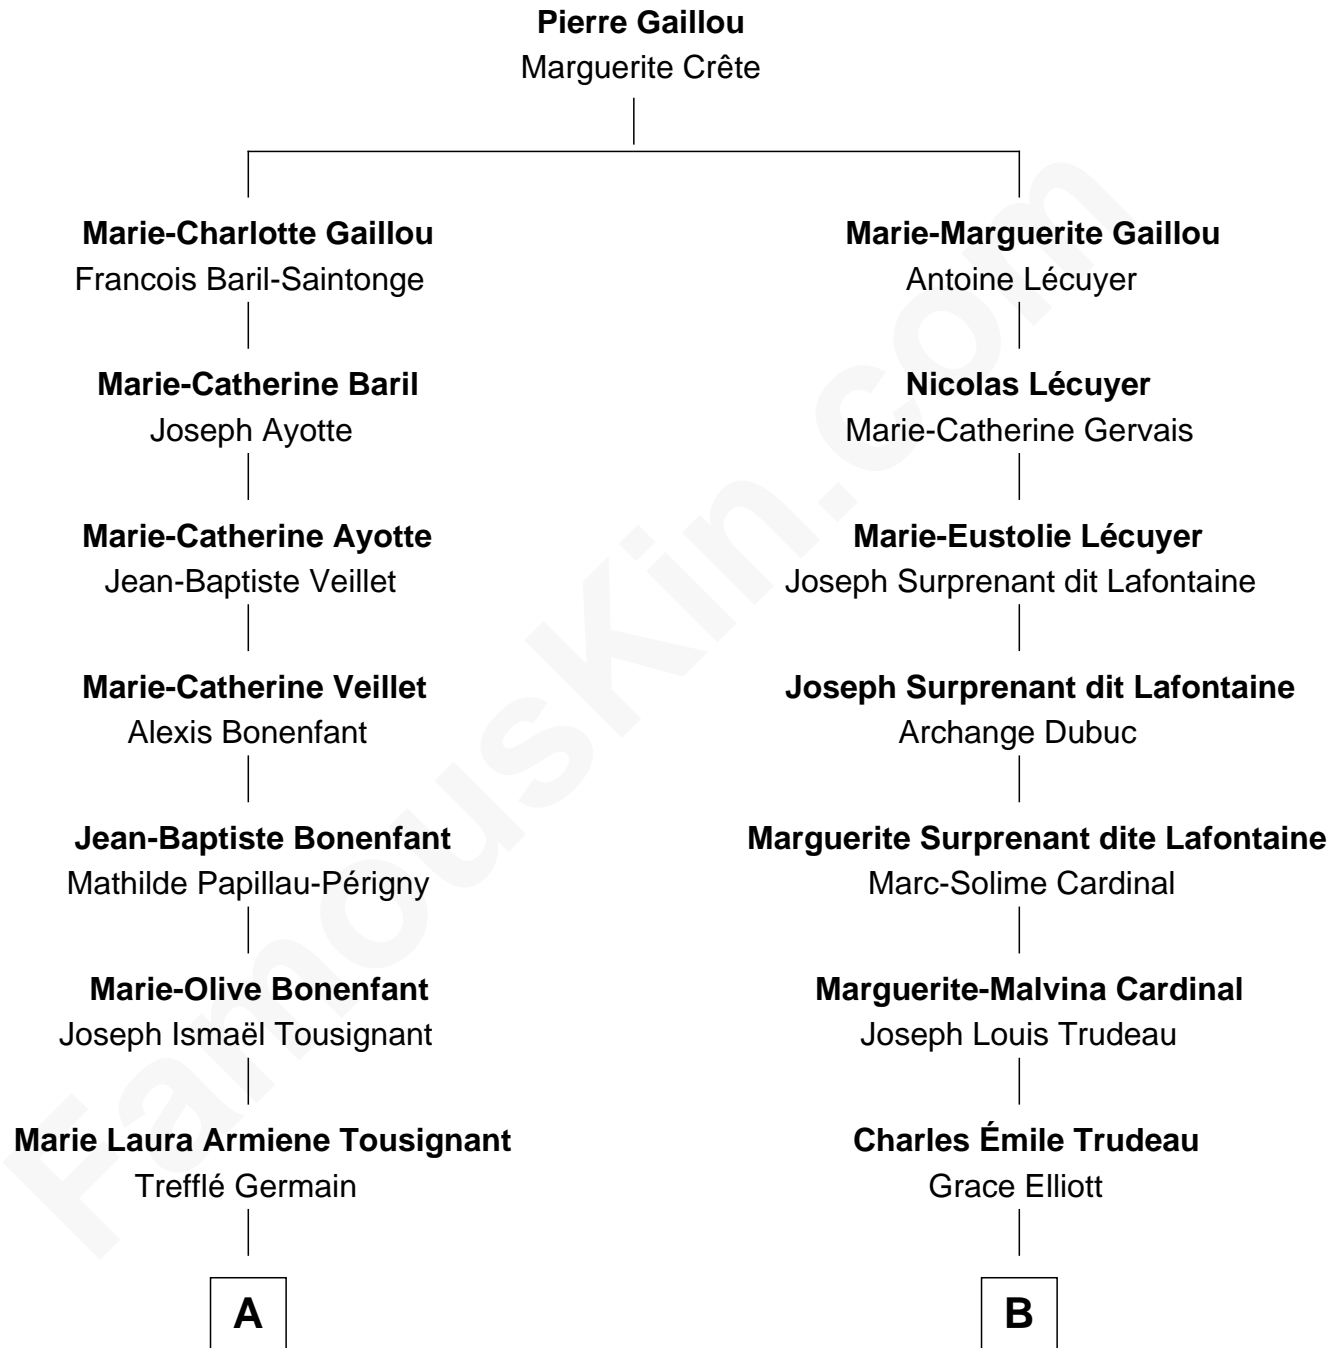

FamousKin.com Relationship Chart of

Justin Bieber

Singer and Songwriter

8th cousin 3 times removed of

Justin Trudeau

23rd Prime Minister of Canada

A

Joseph-Roland Garneau Germain
Marie-Alphonsine-Germaine Breton

Estelle Germain
Venant Eugène Henry

Diane M. Henry
Michael Mallette

Patricia Mallette
Jeremy Bieber

Justin Bieber
Singer and Songwriter

B

Pierre Elliott Trudeau
Margaret Joan Sinclair

Justin Trudeau
23rd Prime Minister of Canada