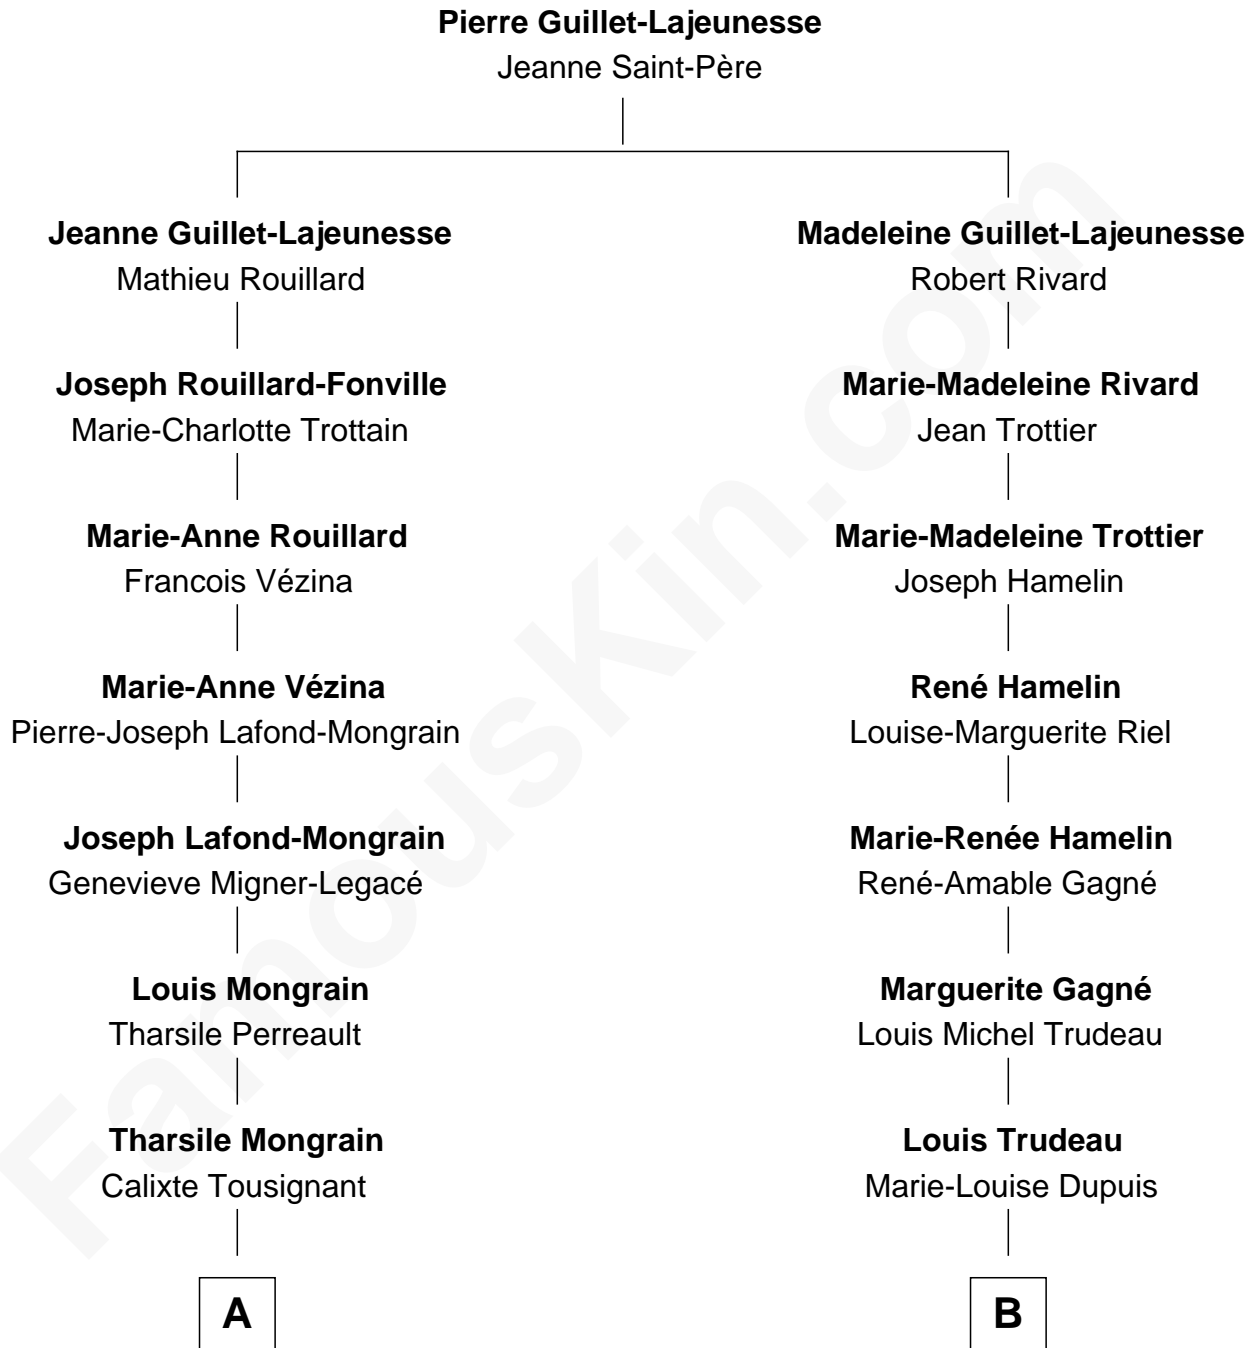

FamousKin.com Relationship Chart of

Justin Bieber

Singer and Songwriter

9th cousin 4 times removed of

Pierre Trudeau

15th Prime Minister of Canada

A

Joseph Ismaël Tousignant

Marie-Olive Bonenfant

Marie Laura Armiene Tousignant

Trefflé Germain

Joseph-Roland Garneau Germain

Marie-Alphonsine-Germaine Breton

Estelle Germain

Venant Eugène Henry

Diane M. Henry

Michael Mallette

Patricia Mallette

Jeremy Bieber

Justin Bieber

Singer and Songwriter

B

Joseph Louis Trudeau

Marguerite-Malvina Cardinal

Charles Émile Trudeau

Grace Elliott

Pierre Trudeau

15th Prime Minister of Canada