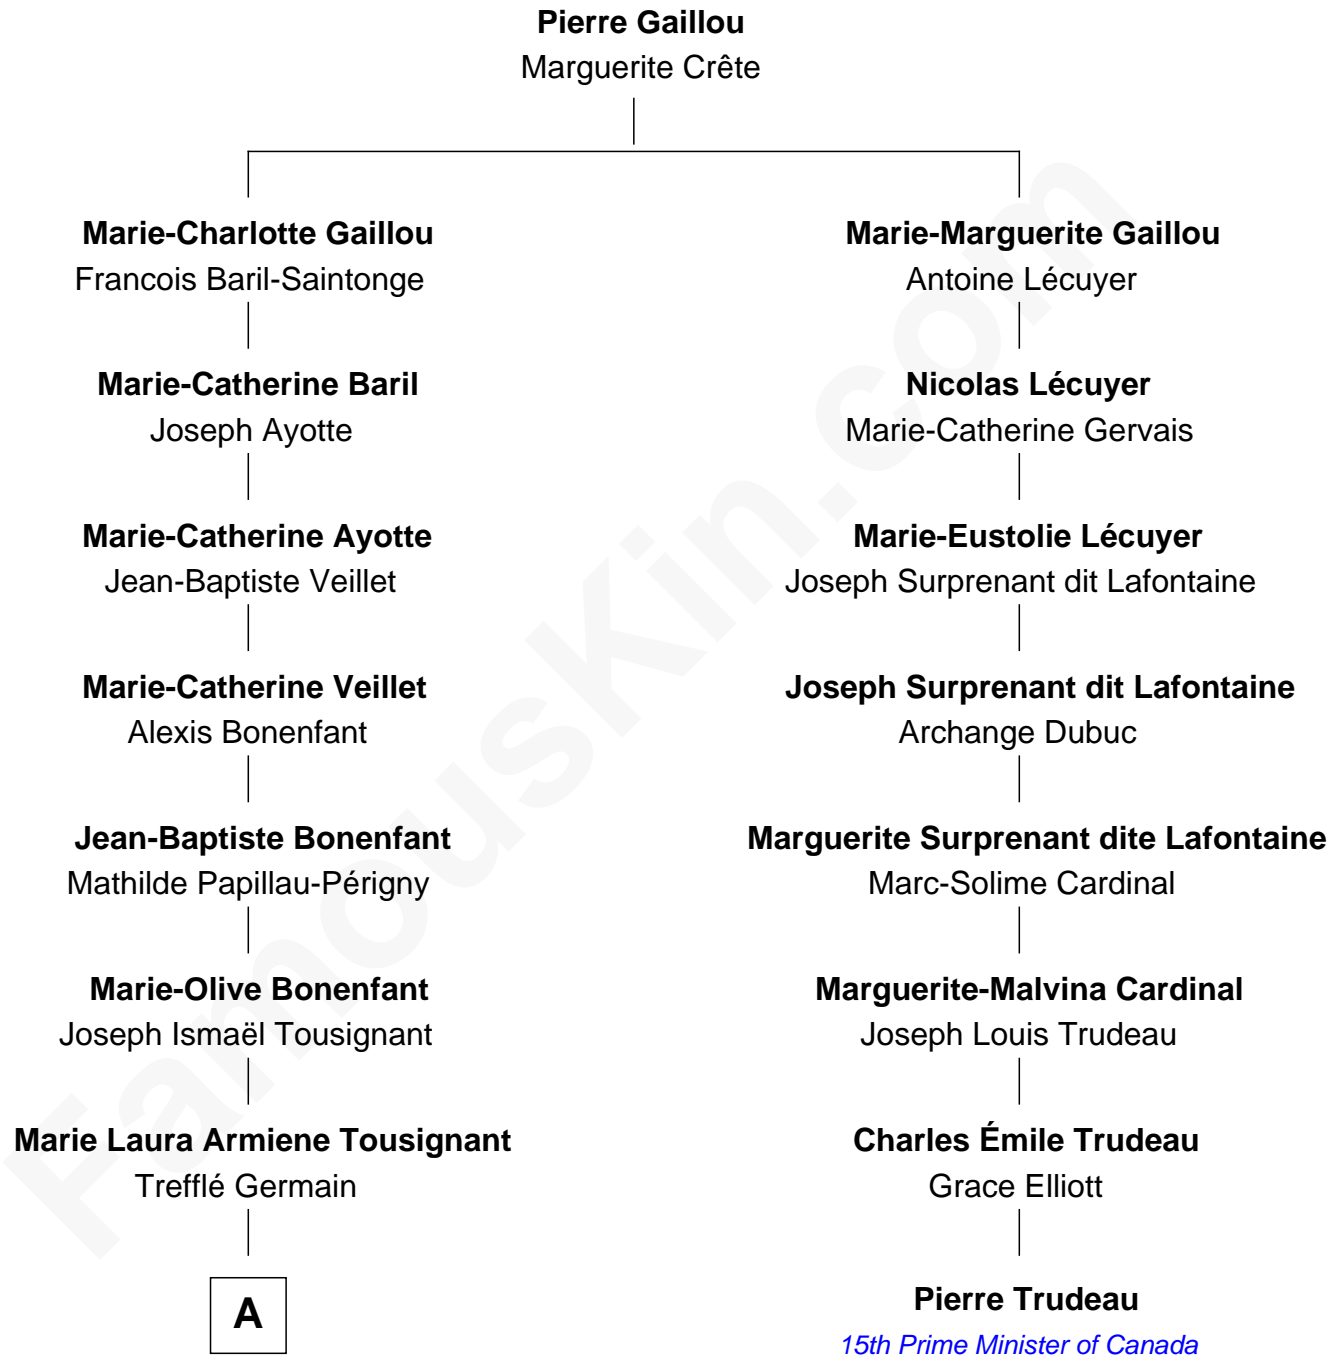

FamousKin.com Relationship Chart of

Justin Bieber

Singer and Songwriter

7th cousin 4 times removed of

Pierre Trudeau

15th Prime Minister of Canada

A

—
Joseph-Roland Garneau Germain
Marie-Alphonsine-Germaine Breton

—
Estelle Germain
Venant Eugène Henry

—
Diane M. Henry
Michael Mallette

—
Patricia Mallette
Jeremy Bieber

—
Justin Bieber
Singer and Songwriter

FamousKin.com