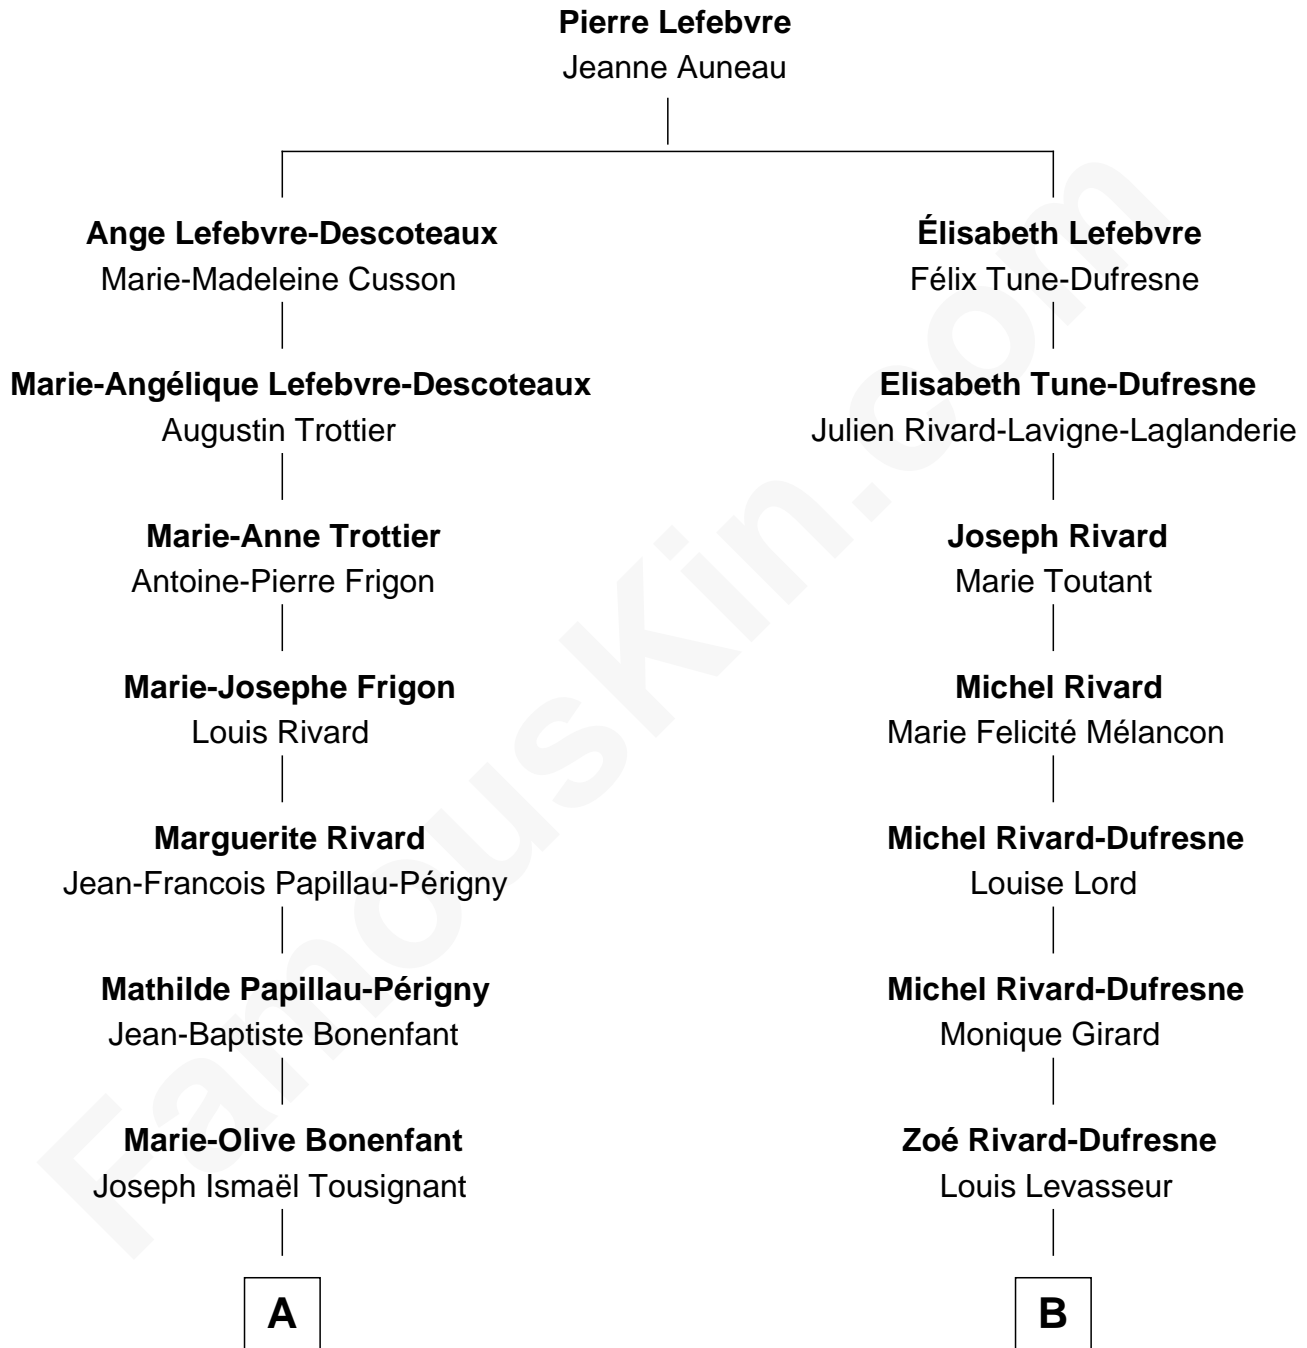

# FamousKin.com Relationship Chart of

**Justin Bieber**

*Singer and Songwriter*

12th cousin 1 time removed of

**Meghan Trainor**

*Singer and Songwriter*

**A**

**Marie Laura Armiene Tousignant**

Trefflé Germain

**Joseph-Roland Garneau Germain**

Marie-Alphonsine-Germaine Breton

**Estelle Germain**

Venant Eugène Henry

**Diane M. Henry**

Michael Mallette

**Patricia Mallette**

Jeremy Bieber

**Justin Bieber**

*Singer and Songwriter*

**B**

**Zoé Levasseur**

Joseph Poudrier

**Joseph Louis Poudrier**

Alphonsine - - - - -