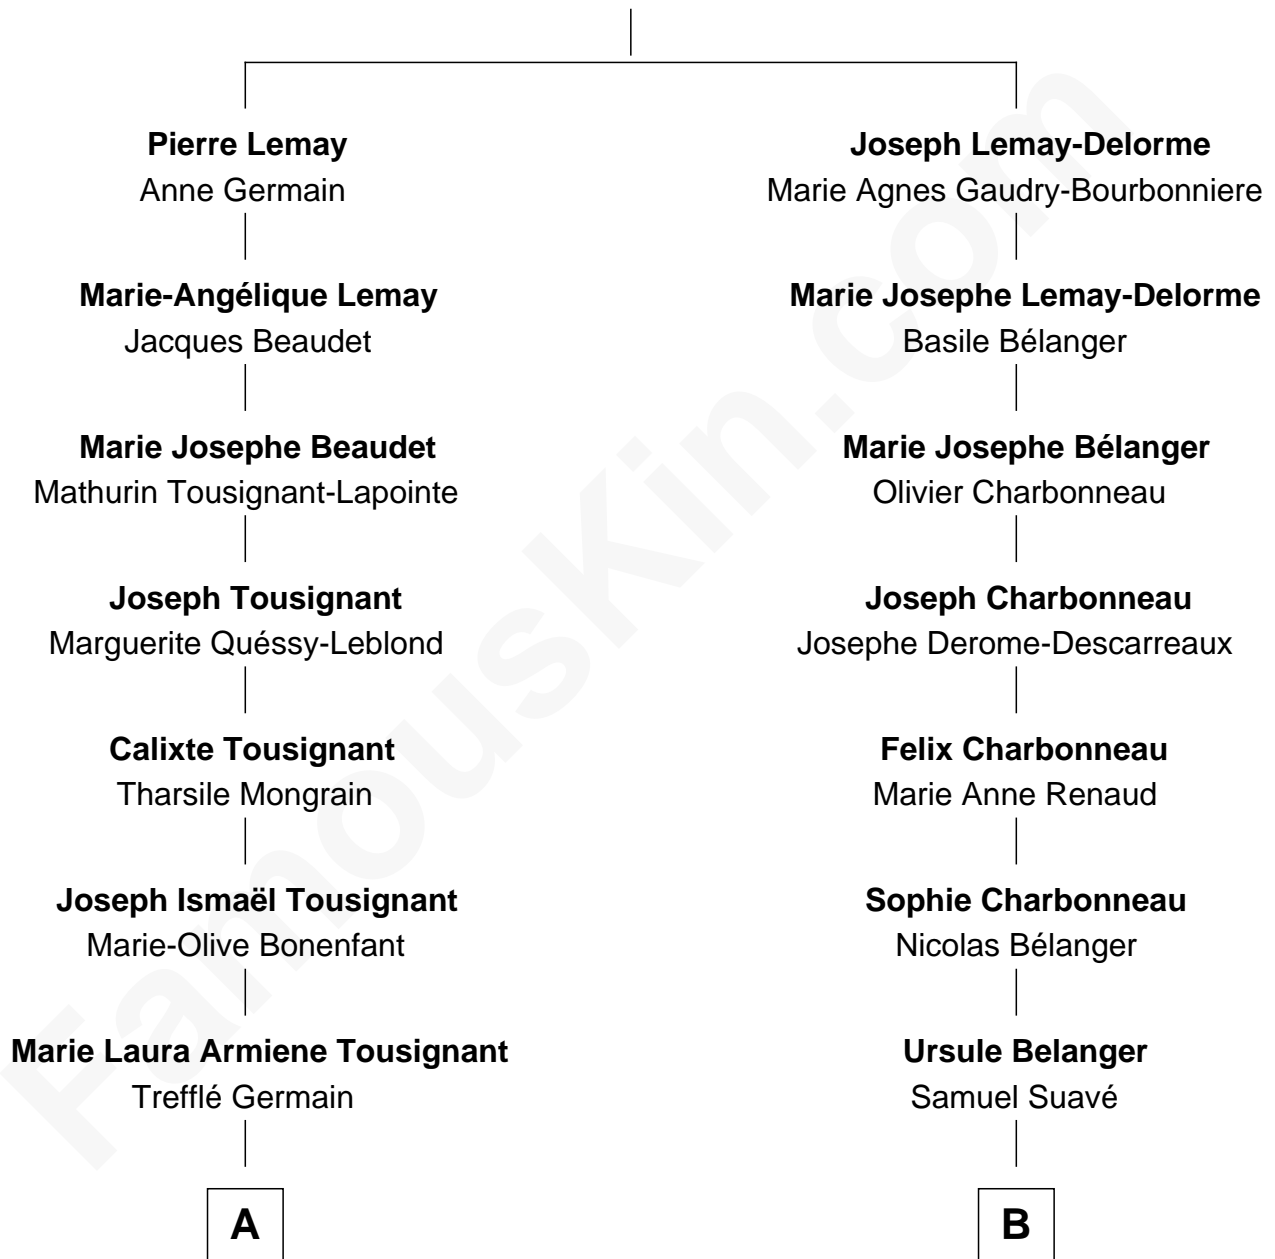

# FamousKin.com Relationship Chart of

**Justin Bieber**

*Singer and Songwriter*

9th cousin 2 times removed of

**Jim Carrey**

*TV & Movie Actor*

**Michel Lemay**

Marie Duteau

**A**

**Joseph-Roland Garneau Germain**  
Marie-Alphonsine-Germaine Breton

**Estelle Germain**  
Venant Eugène Henry

**Diane M. Henry**  
Michael Mallette

**Patricia Mallette**  
Jeremy Bieber

**Justin Bieber**  
*Singer and Songwriter*