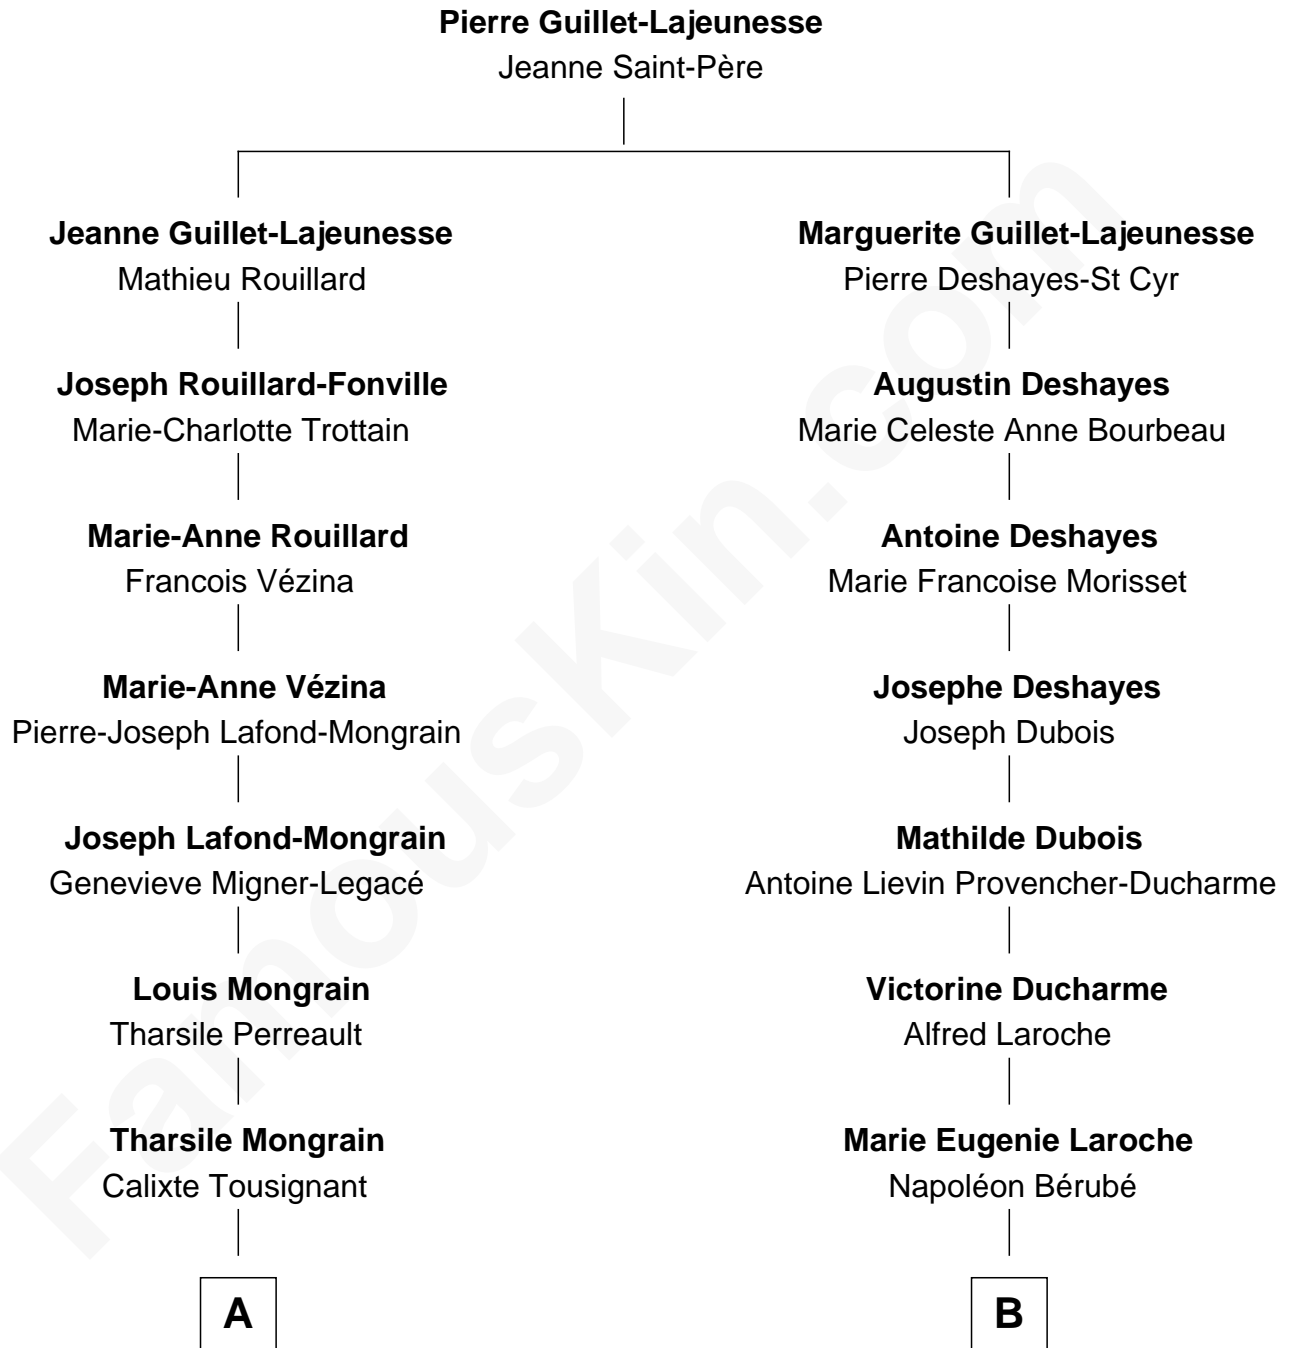

# FamousKin.com Relationship Chart of

**Justin Bieber**

*Singer and Songwriter*

9th cousin 4 times removed of

**Nathan Fillion**

*TV and Movie Actor*

**A**

**Joseph Ismaël Tousignant**

Marie-Olive Bonenfant

**Marie Laura Armiene Tousignant**

Trefflé Germain

**Joseph-Roland Garneau Germain**

Marie-Alphonsine-Germaine Breton

**Estelle Germain**

Venant Eugène Henry

**Diane M. Henry**