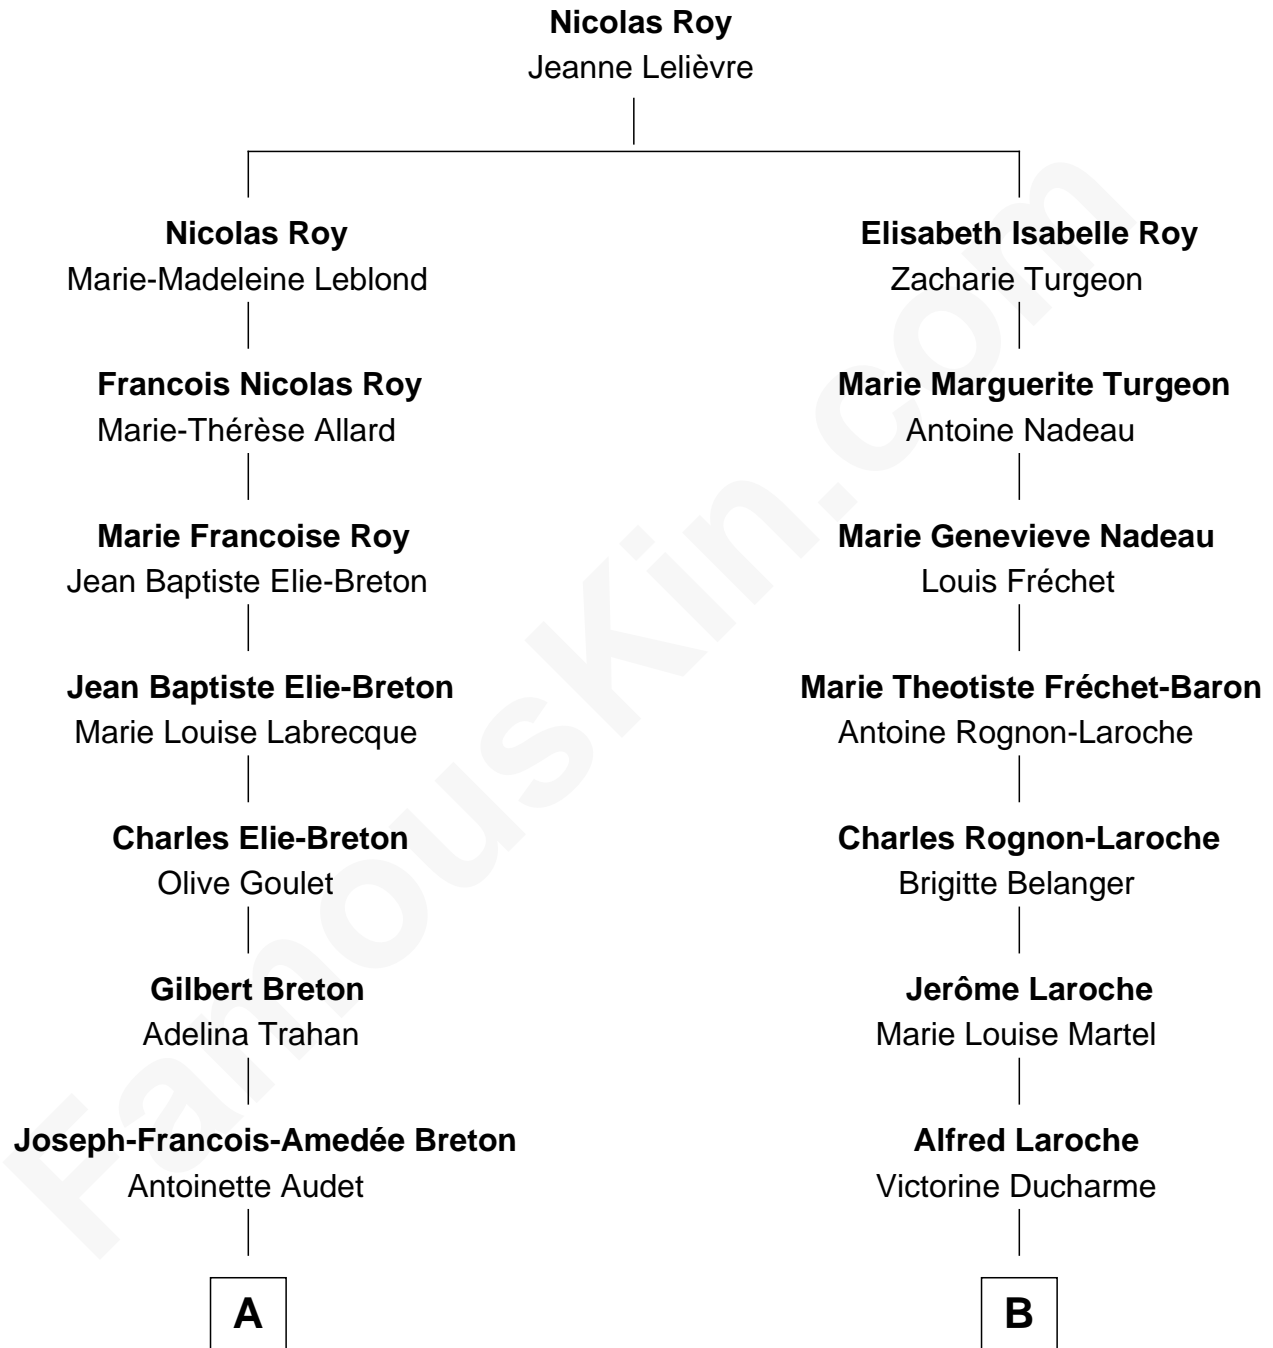

FamousKin.com

Relationship Chart of

Justin Bieber

Singer and Songwriter

10th cousin 1 time removed of

Nathan Fillion

TV and Movie Actor

A

Marie-Alphonsine-Germaine Breton

Joseph-Roland Garneau Germain

Estelle Germain

Venant Eugène Henry

Diane M. Henry

Michael Mallette

Patricia Mallette

Jeremy Bieber

Justin Bieber

Singer and Songwriter

B

Marie Eugenie Laroche

Napoléon Bérubé

Beatrice T. Bérubé

Omer Fillion

Robert Fillion