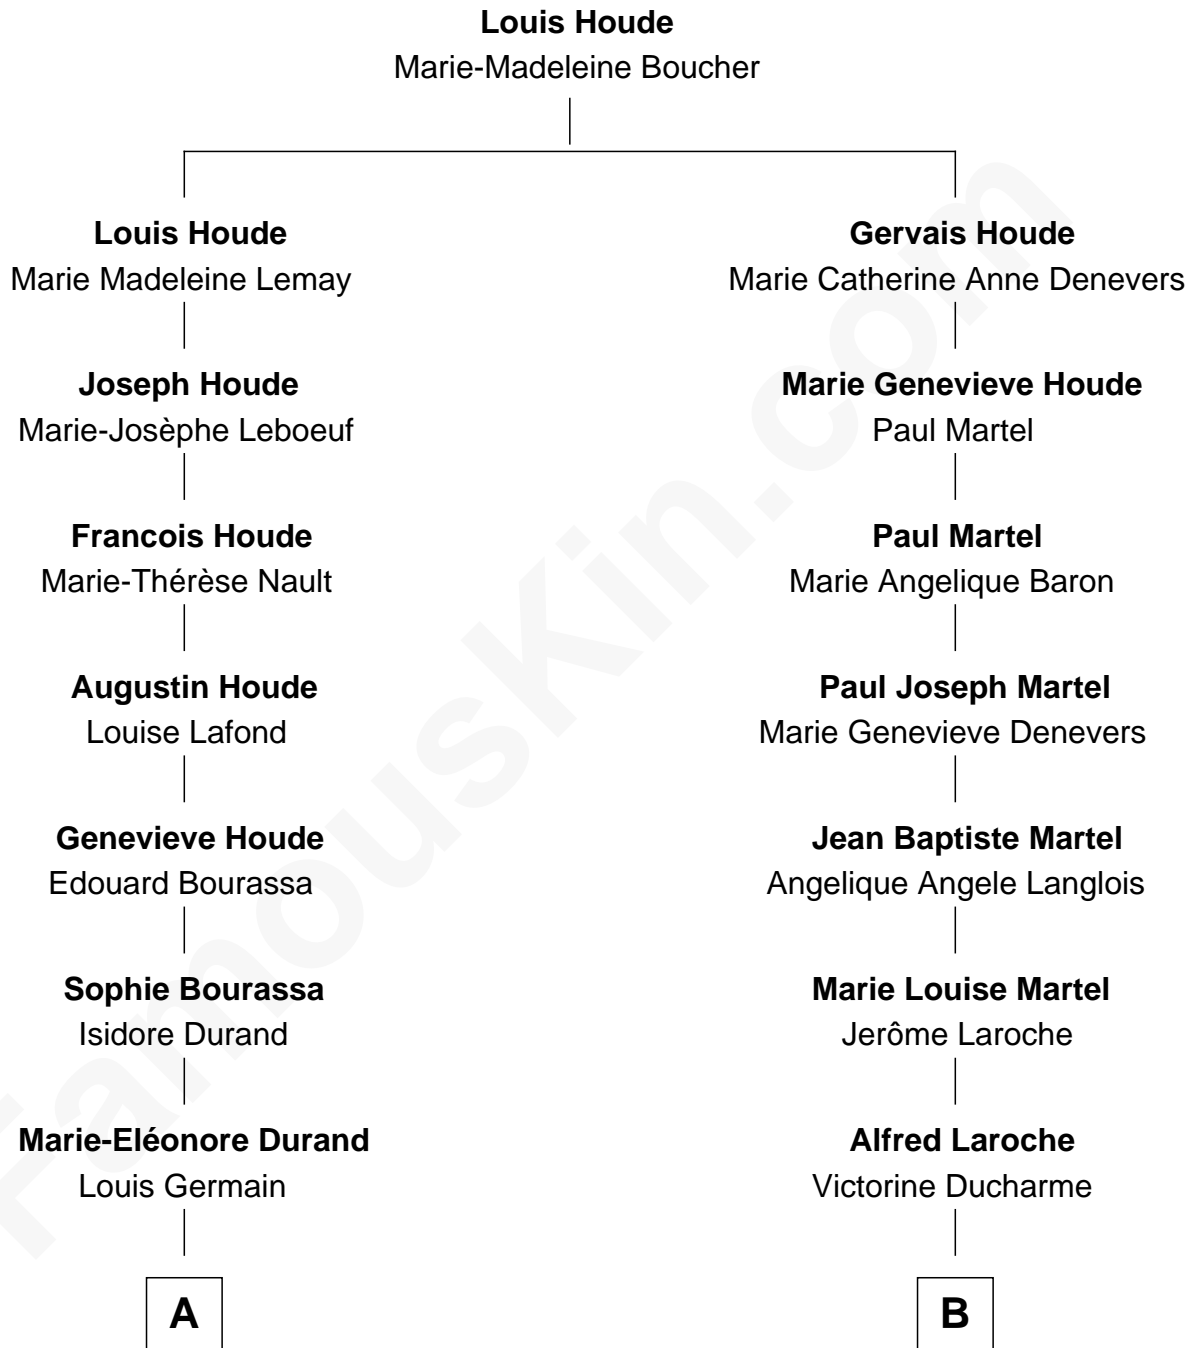

# FamousKin.com Relationship Chart of

**Justin Bieber**

*Singer and Songwriter*

10th cousin 2 times removed of

**Nathan Fillion**

*TV and Movie Actor*

**A**

**Trefflé Germain**

Marie Laura Armiene Tousignant

**Joseph-Roland Garneau Germain**

Marie-Alphonsine-Germaine Breton

**Estelle Germain**

Venant Eugène Henry

**Diane M. Henry**

Michael Mallette

**Patricia Mallette**