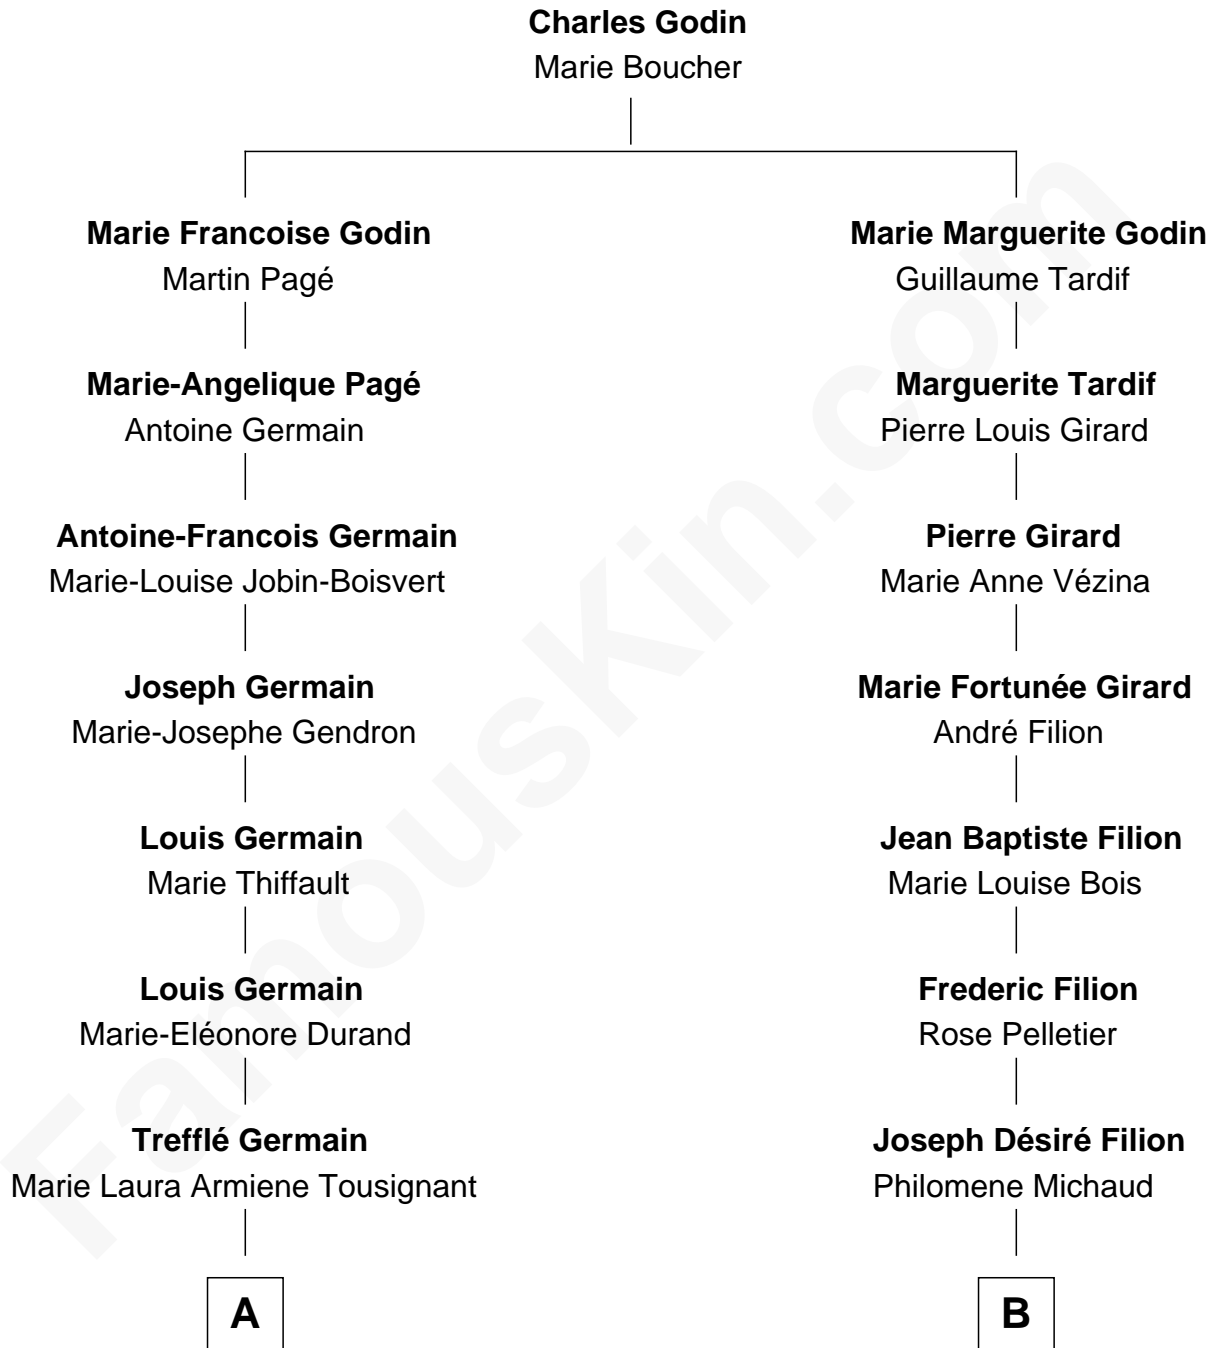

# FamousKin.com Relationship Chart of

**Justin Bieber**

*Singer and Songwriter*

10th cousin 1 time removed of

**Nathan Fillion**

*TV and Movie Actor*

**A**

**Joseph-Roland Garneau Germain**  
Marie-Alphonsine-Germaine Breton

**Estelle Germain**  
Venant Eugène Henry

**Diane M. Henry**  
Michael Mallette

**Patricia Mallette**  
Jeremy Bieber

**Justin Bieber**  
*Singer and Songwriter*

**B**

**Joseph Désiré Fillion**  
Marie Julie Jalbert