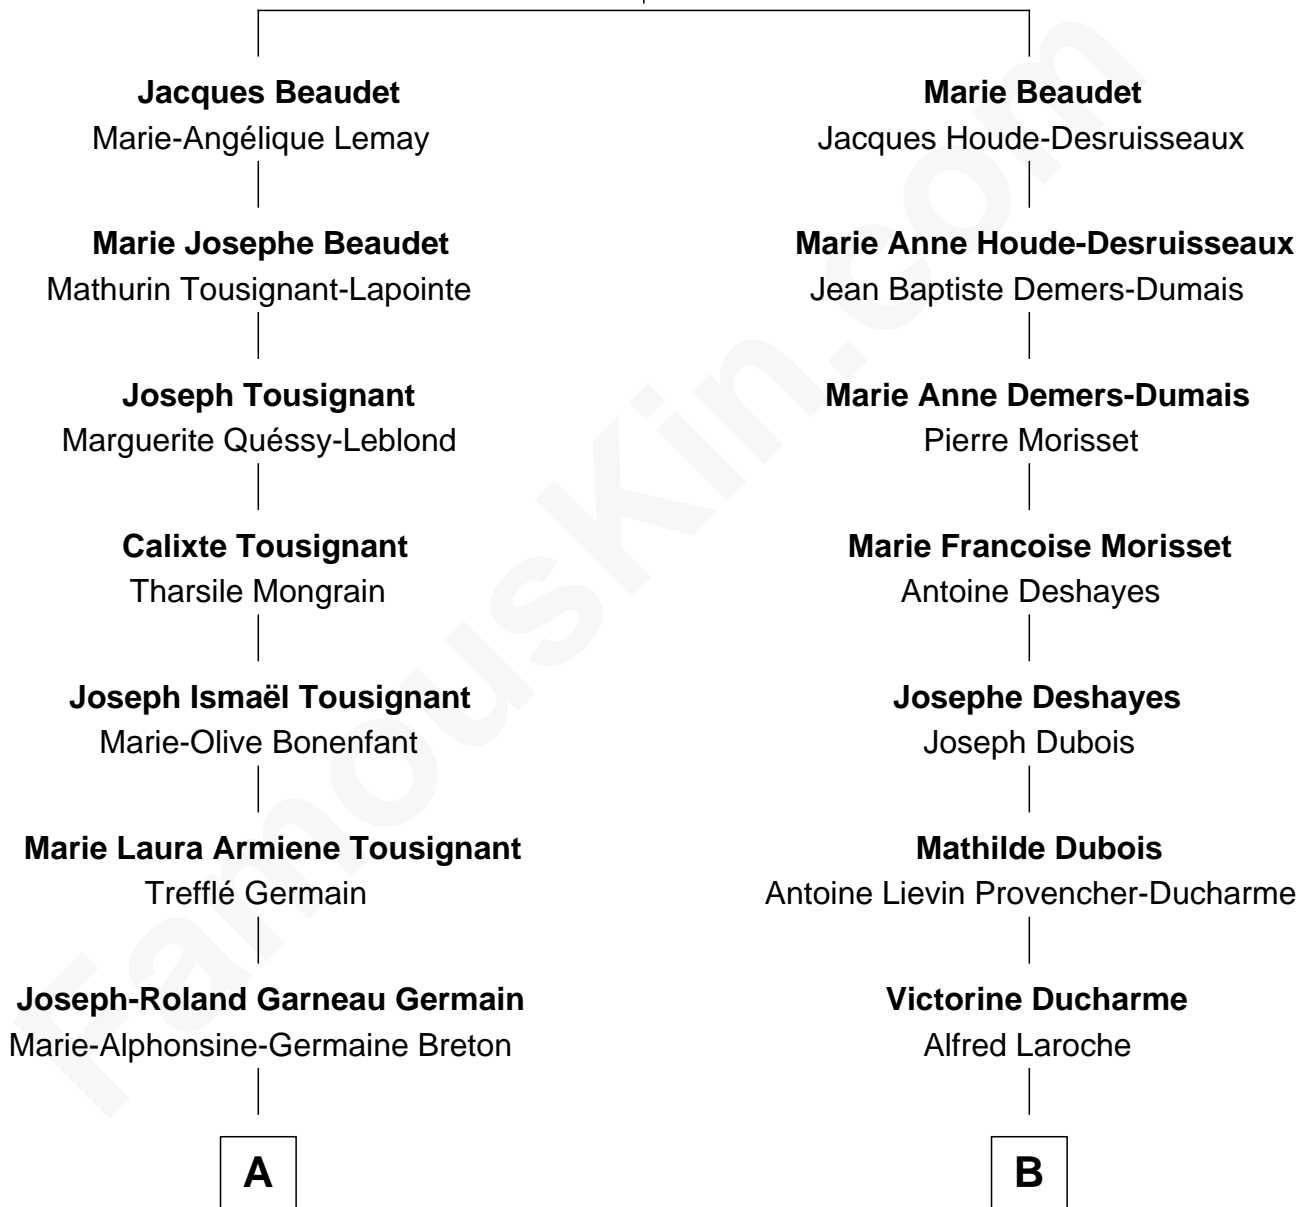

FamousKin.com Relationship Chart of

Justin Bieber

Singer and Songwriter

10th cousin of

Nathan Fillion

TV and Movie Actor

Jean Beaudet

Marie Grandin

A

Estelle Germain
Venant Eugène Henry

Diane M. Henry
Michael Mallette

Patricia Mallette
Jeremy Bieber

Justin Bieber
Singer and Songwriter

B

Marie Eugenie Laroche
Napoléon Bérubé

Beatrice T. Bérubé
Omer Fillion