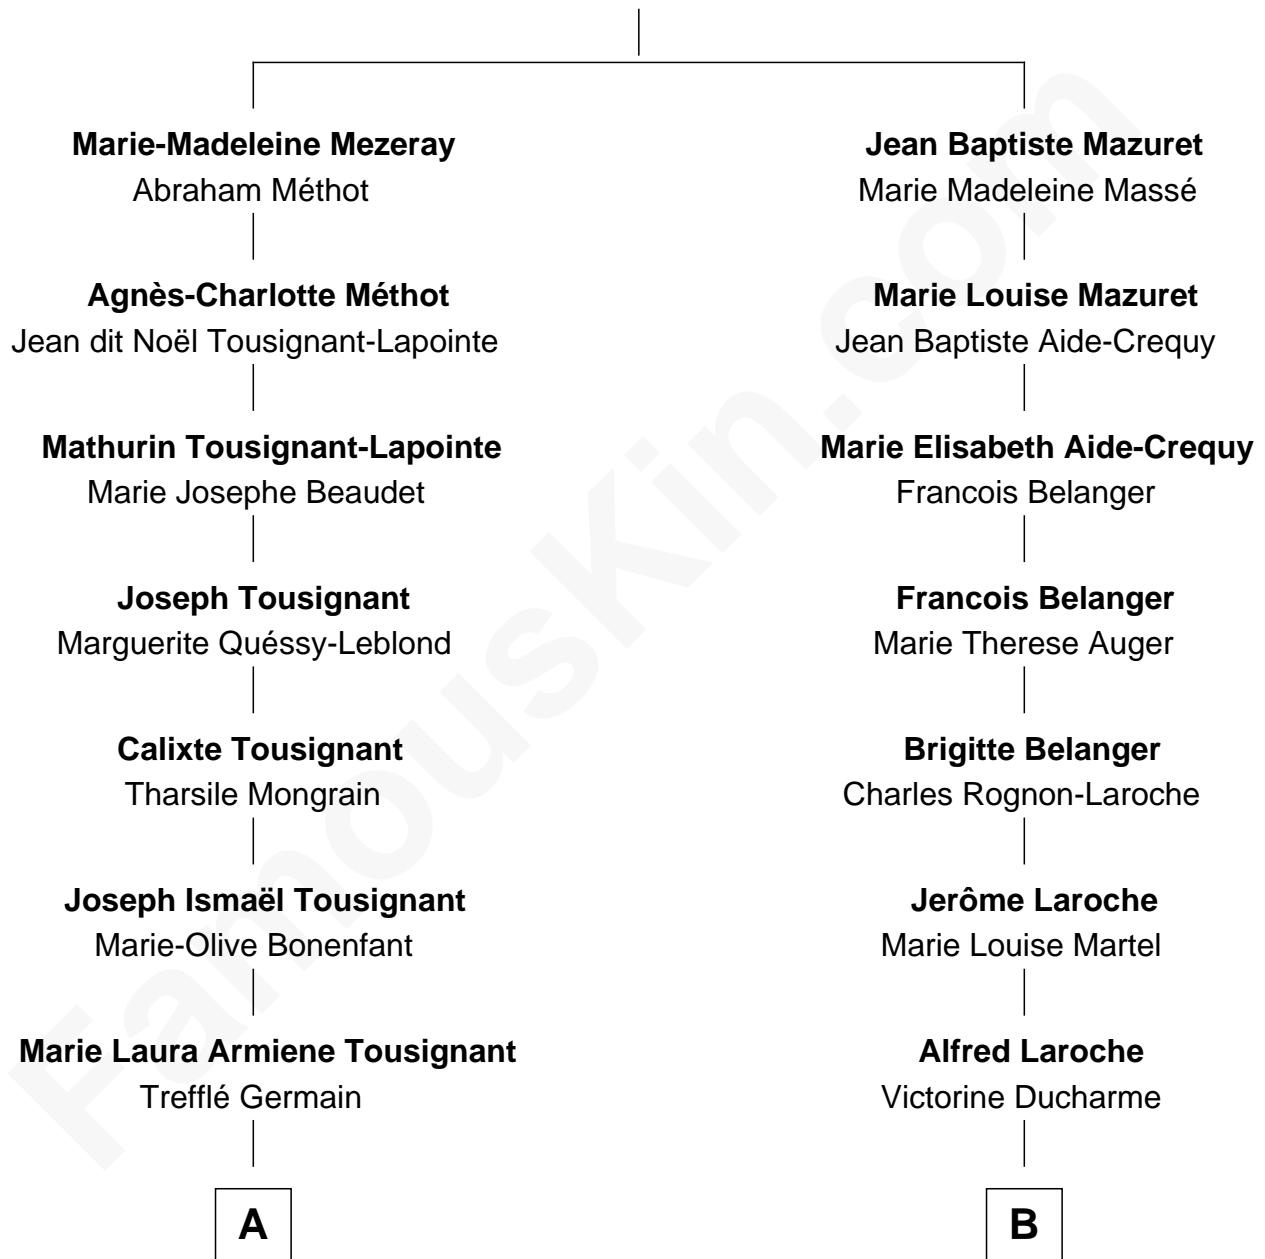

FamousKin.com Relationship Chart of

Justin Bieber

Singer and Songwriter

10th cousin 1 time removed of

Nathan Fillion

TV and Movie Actor

René Mazuret-Nopces

Nicole Garman-Picard

A

Joseph-Roland Garneau Germain
Marie-Alphonsine-Germaine Breton

Estelle Germain
Venant Eugène Henry

Diane M. Henry
Michael Mallette

Patricia Mallette
Jeremy Bieber

Justin Bieber
Singer and Songwriter

B

Marie Eugenie Laroche
Napoléon Bérubé