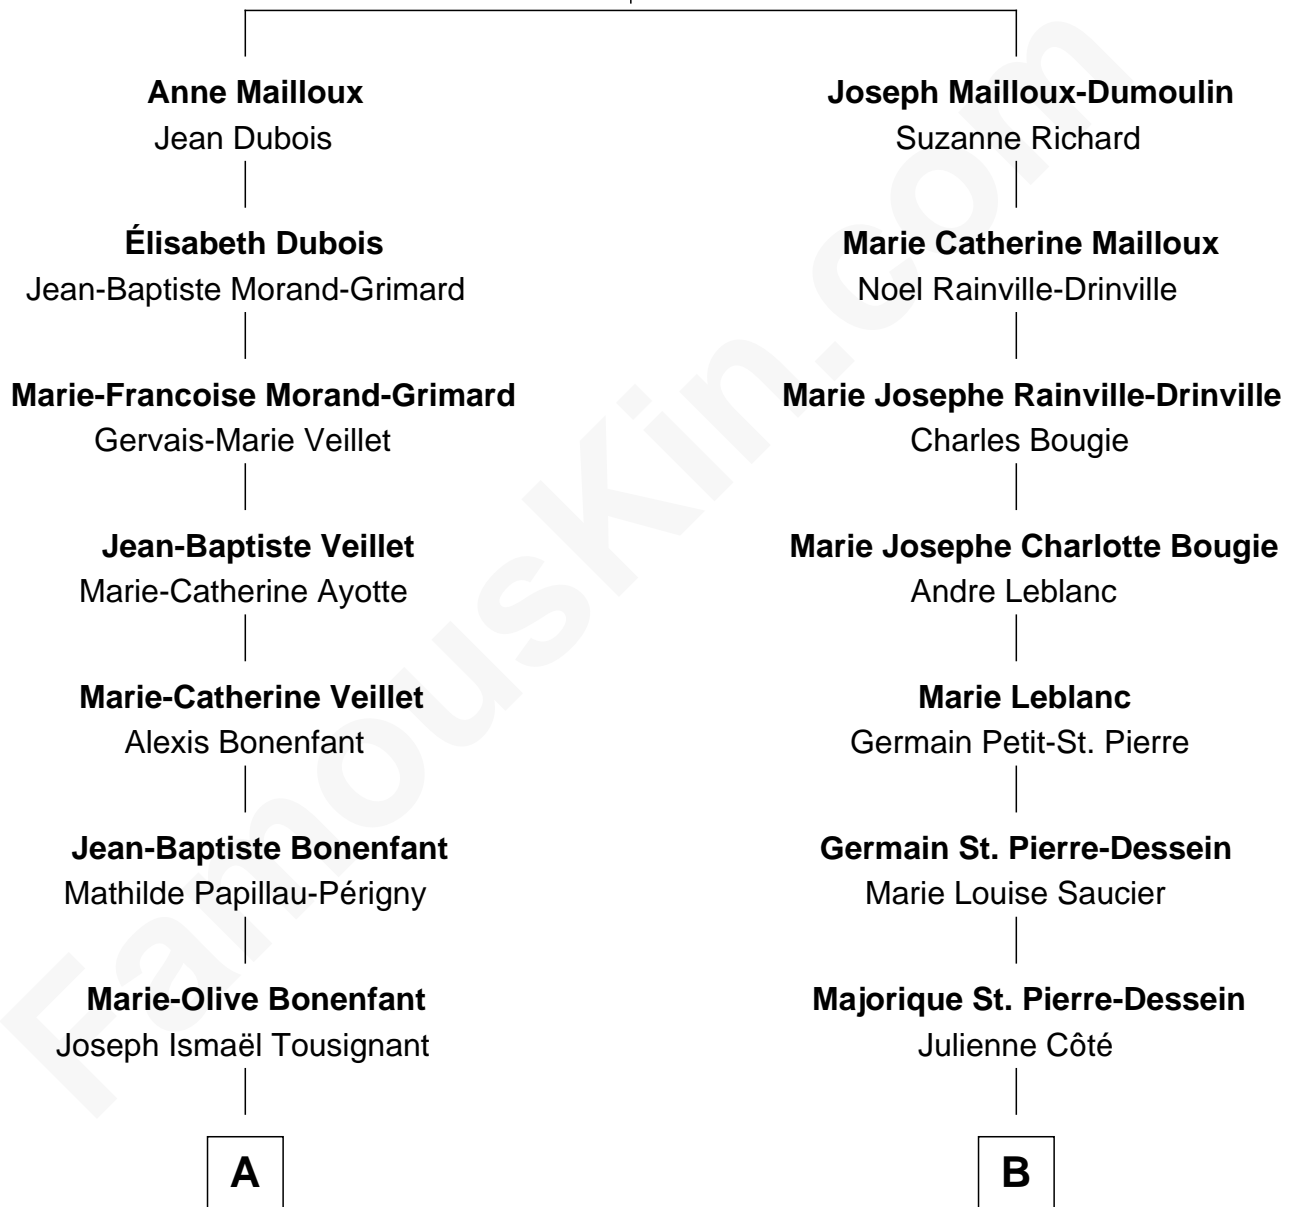

# FamousKin.com Relationship Chart of

**Justin Bieber**

*Singer and Songwriter*

12th cousin of

**Nathan Fillion**

*TV and Movie Actor*

**Pierre Mailloux-Dumoulin**

Anne Delaunay

**A**

**Marie Laura Armiene Tousignant**

Trefflé Germain

**Joseph-Roland Garneau Germain**

Marie-Alphonsine-Germaine Breton

**Estelle Germain**

Venant Eugène Henry

**Diane M. Henry**