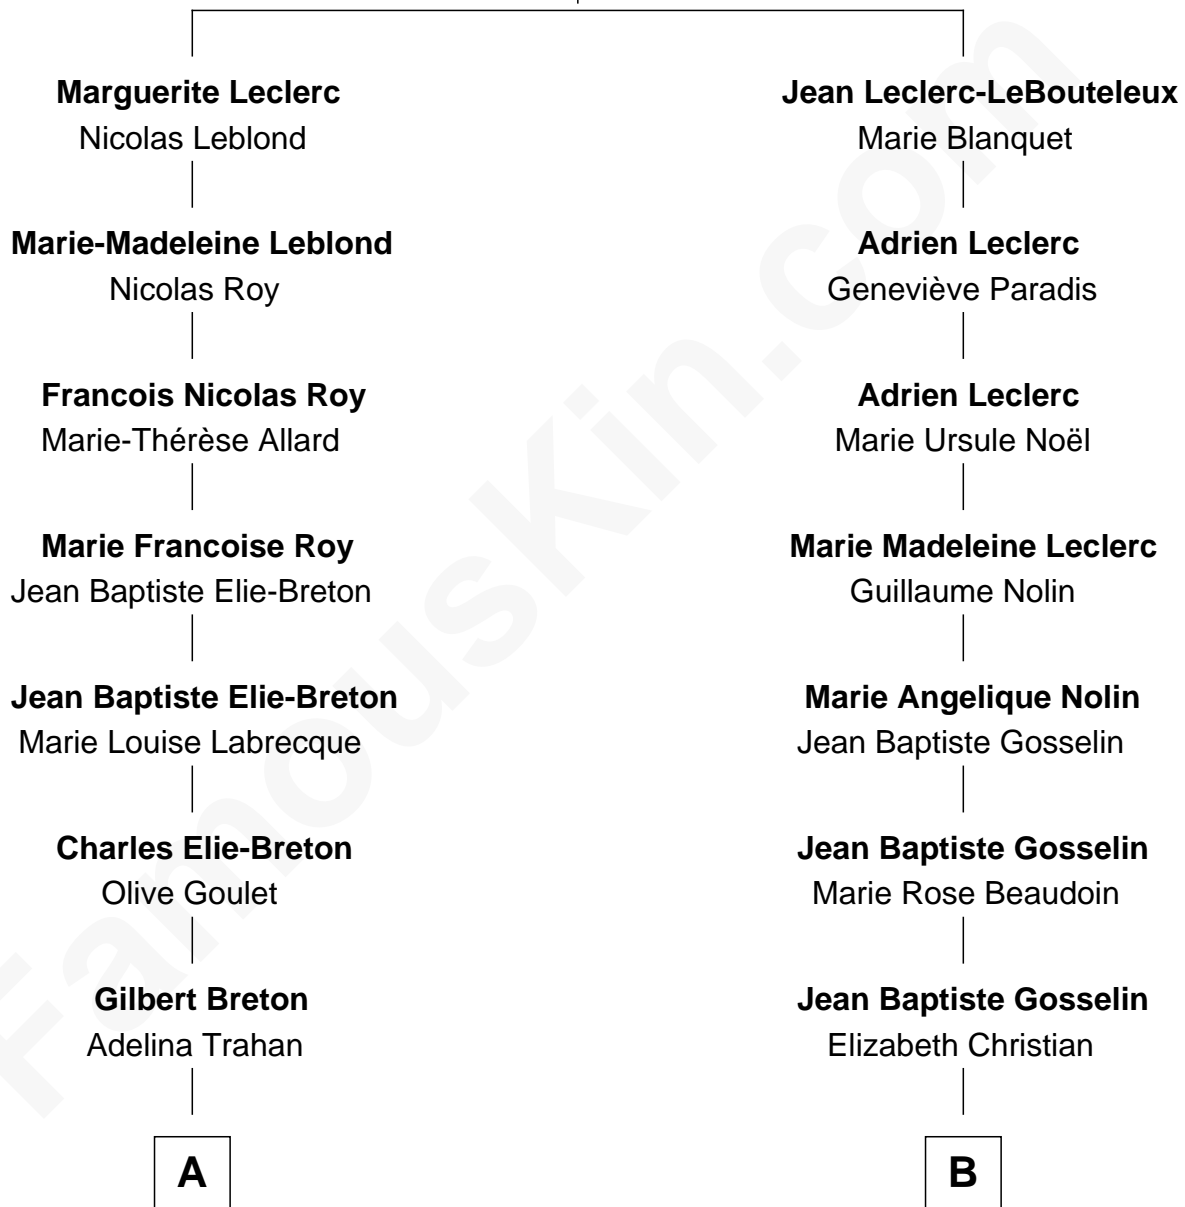

# FamousKin.com Relationship Chart of

**Justin Bieber**

*Singer and Songwriter*

11th cousin 1 time removed of

**Bridget Fonda**

*Movie Actress*

**Jean Leclerc**  
Pierrette Brunel

**A**

**Joseph-Francois-Amedée Breton**

Antoinette Audet

**Marie-Alphonsine-Germaine Breton**

Joseph-Roland Garneau Germain

**Estelle Germain**

Venant Eugène Henry

**Diane M. Henry**

Michael Mallette