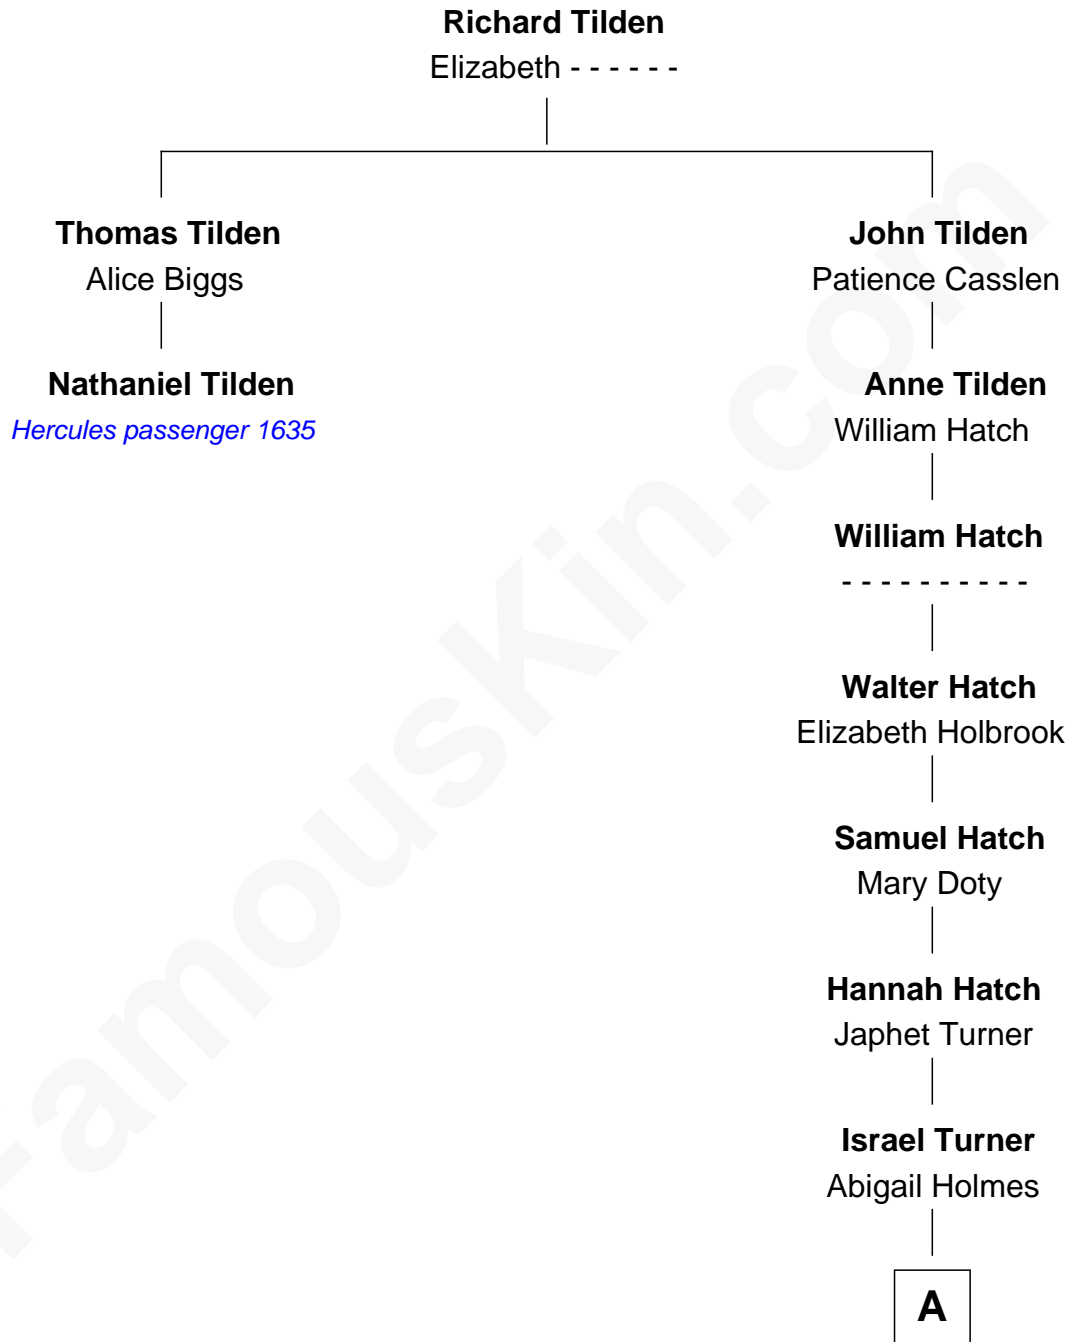

FamousKin.com

Relationship Chart of

Nathaniel Tilden

(c1583 - 1641) *Hercules* passenger 1635

1st cousin 14 times removed of

Zach Braff

TV, Film and Stage Actor

A

Deborah Turner

Israel Cowing

Calvin Cowing

Elizabeth Coombs

Probable

Abigail Cowing

Newcomb W. Stevens

Sally Stevens

James Lord

Georgia Ann Lord

Fred E. Hutchinson

Chester A. Hutchinson

Gladyse Etta McMurray

Esther Lord Hutchinson

Howard Arthur Maynard

Dr. Anne Hutchinson Maynard