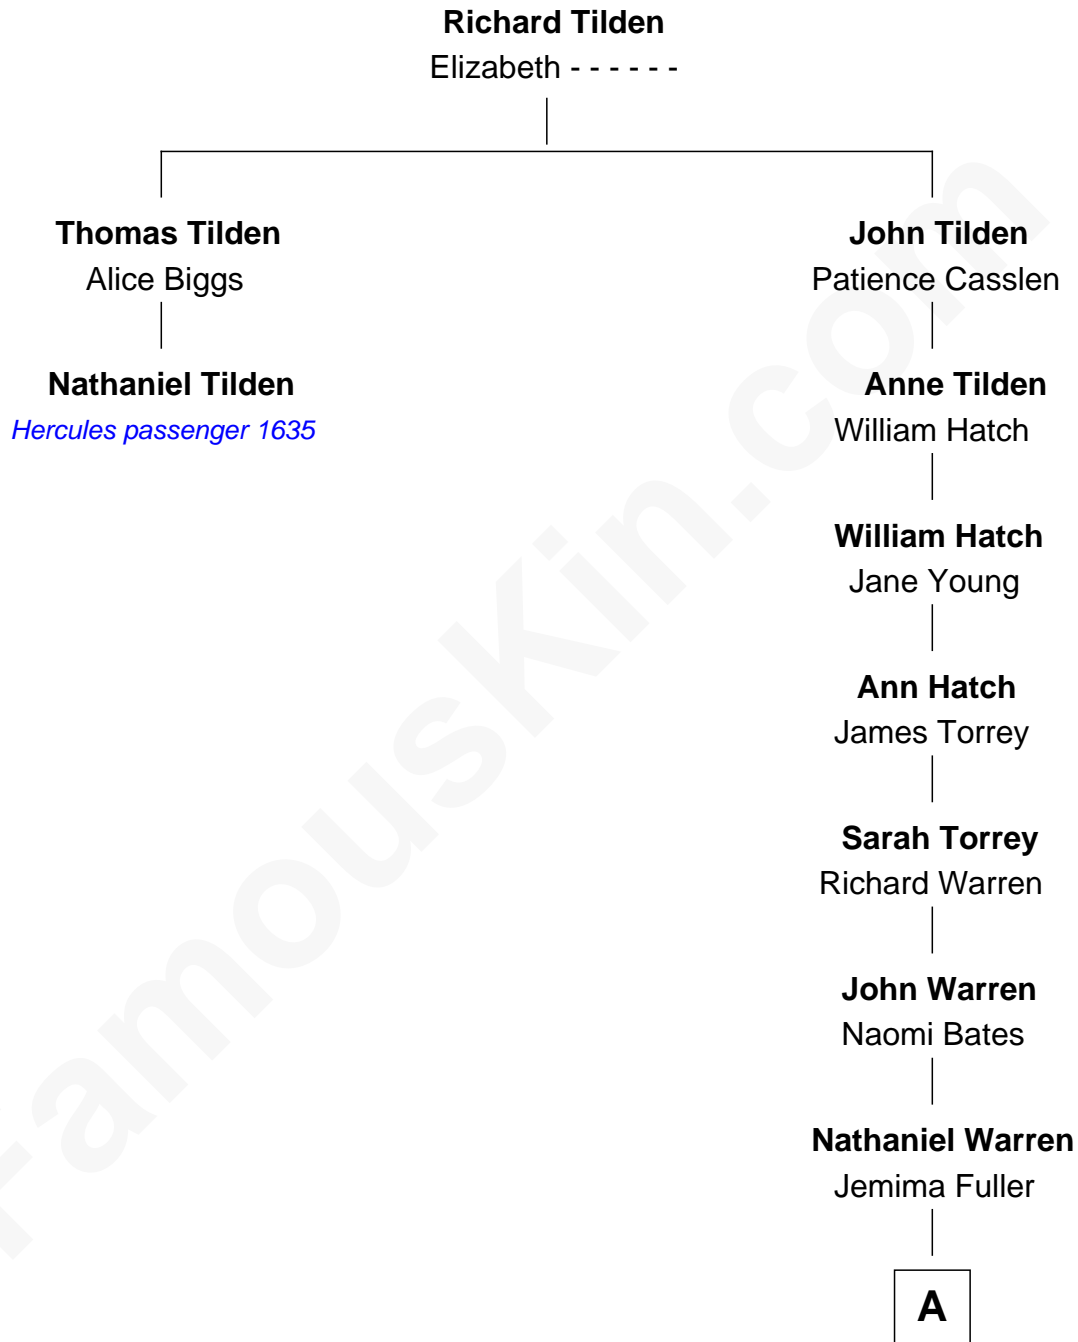

FamousKin.com

Relationship Chart of

Nathaniel Tilden

(c1583 - 1641) *Hercules* passenger 1635

1st cousin 12 times removed of

Jeffrey Dahmer
Serial Killer

A

Cynthia Warren

Lillian Bernice Rundberg

Joyce Annette Flint

Lionel Herbert Dahmer

Jeffrey Dahmer

Serial Killer