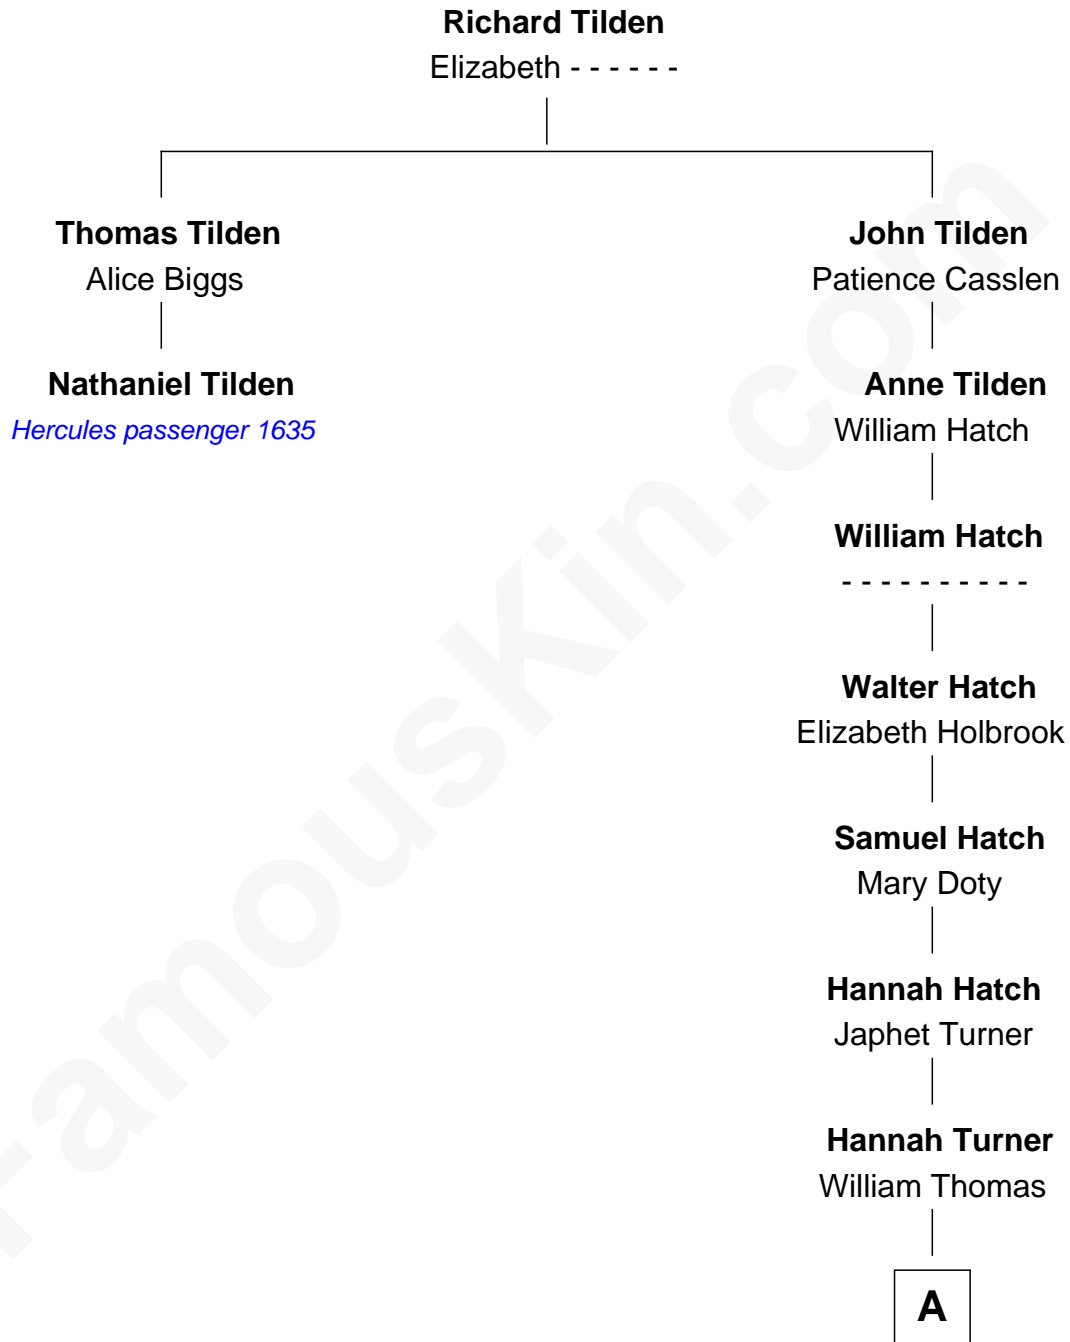

FamousKin.com

Relationship Chart of

Nathaniel Tilden

(c1583 - 1641) *Hercules* passenger 1635

1st cousin 13 times removed of

Dick Van Dyke

TV Actor - "The Dick Van Dyke Show"

A

Ruth Thomas

Thomas Churchill Ellis

Susannah Ellis

Isaiah Tinkham

Susanna Tinkham

David Child

David Lorenzo Child

Margaret Longwell Dysart

Susan Elizabeth Child

Ninian Alphonse McCord

Charles Cornelius McCord

Adeline Verinda Neal

Hazel Victoria McCord

Loren Wayne Van Dyke

Dick Van Dyke

TV Actor - "The Dick Van Dyke Show"