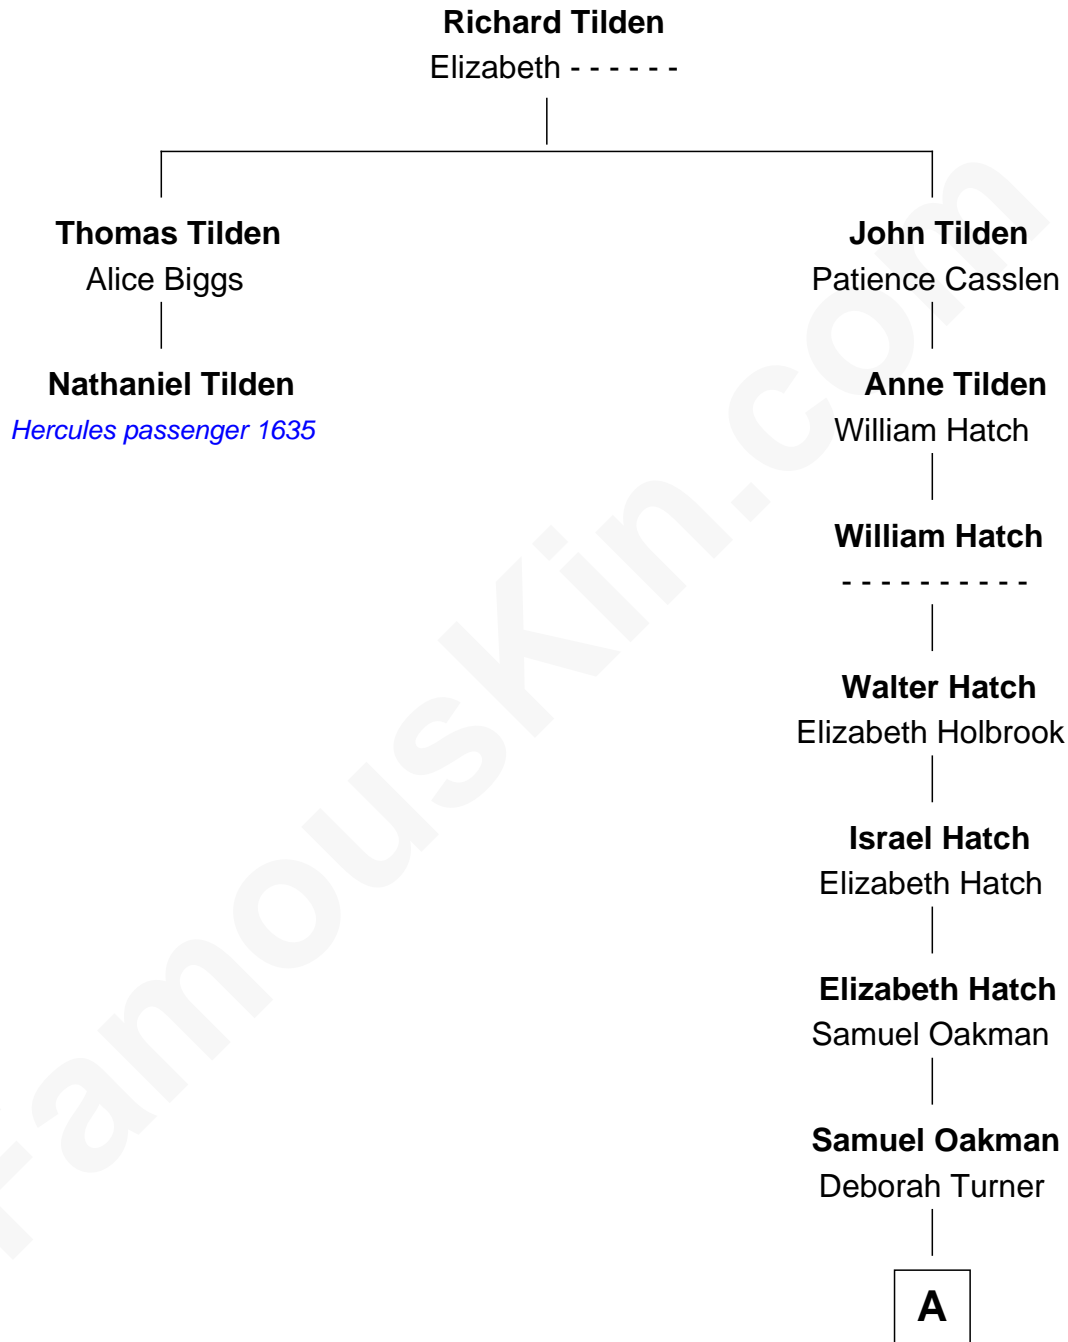

FamousKin.com

Relationship Chart of

Nathaniel Tilden

(c1583 - 1641) *Hercules* passenger 1635

1st cousin 10 times removed of

Roger Nash Baldwin
Co-Founder of the ACLU

A

Eunice Oakman

Thomas Ruggles

Betsey Ruggles

Henry Briggs

Deborah Clapp Briggs

Israel Nash

Lucy Cushing Nash

Frank Fenno Baldwin

Roger Nash Baldwin