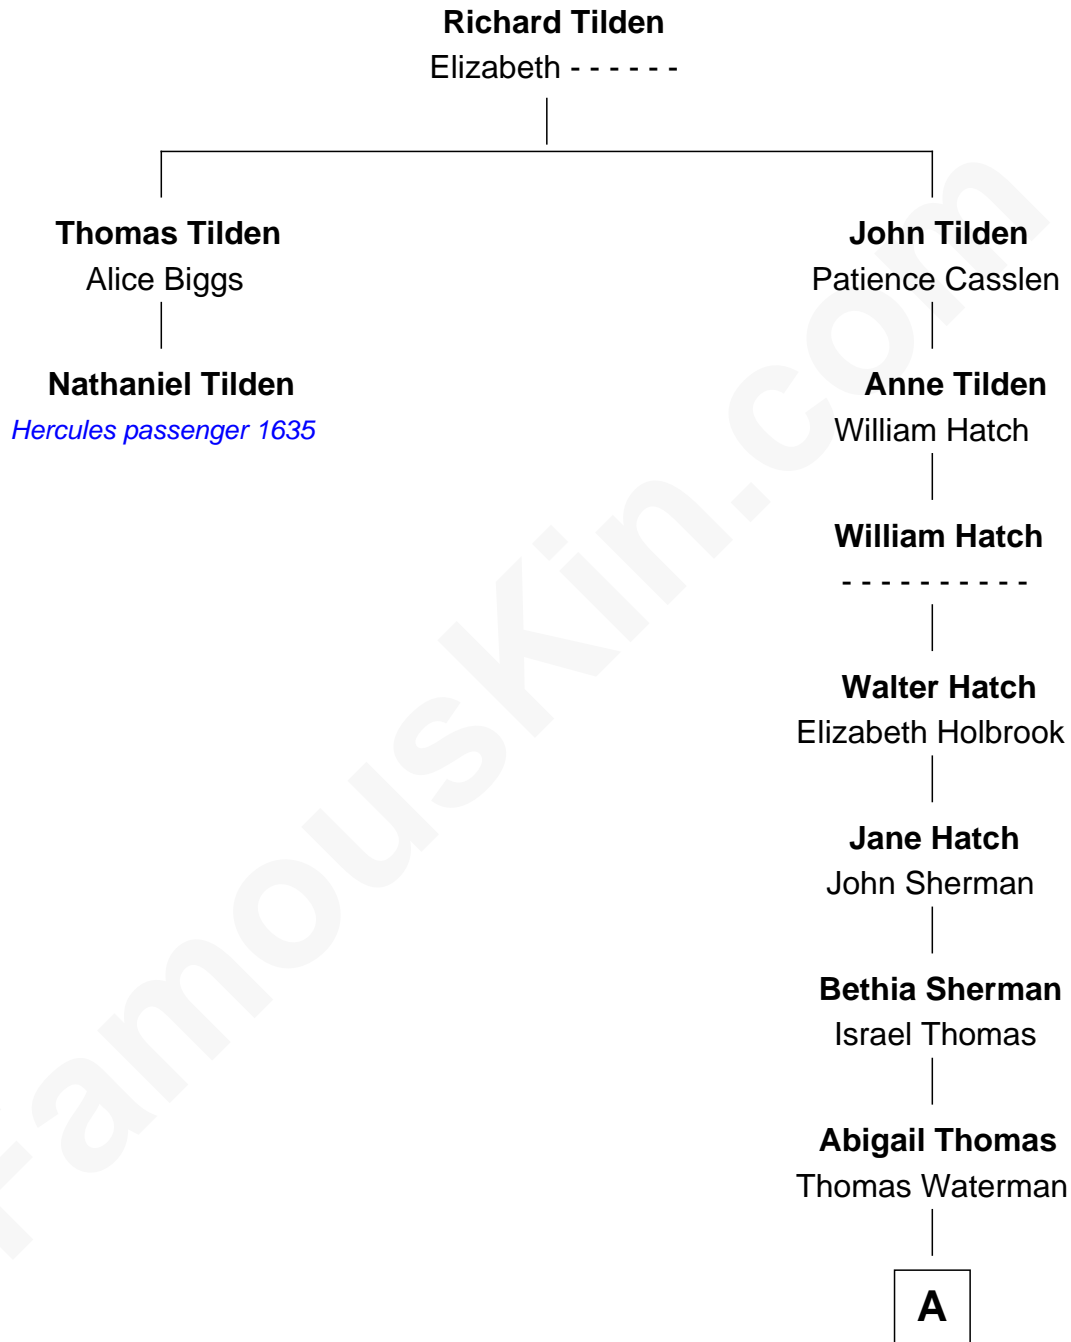

FamousKin.com

Relationship Chart of

Nathaniel Tilden

(c1583 - 1641) *Hercules* passenger 1635

1st cousin 10 times removed of

Merrill C. Meigs

Publisher, Chicago Herald & Examiner

A

Abijah Waterman

Mary Thomas

Deborah Waterman

Joseph Eaton

Deborah Haupt Eaton

James Burrell

Juliana Smith Burrell

Church Paddleford Meigs