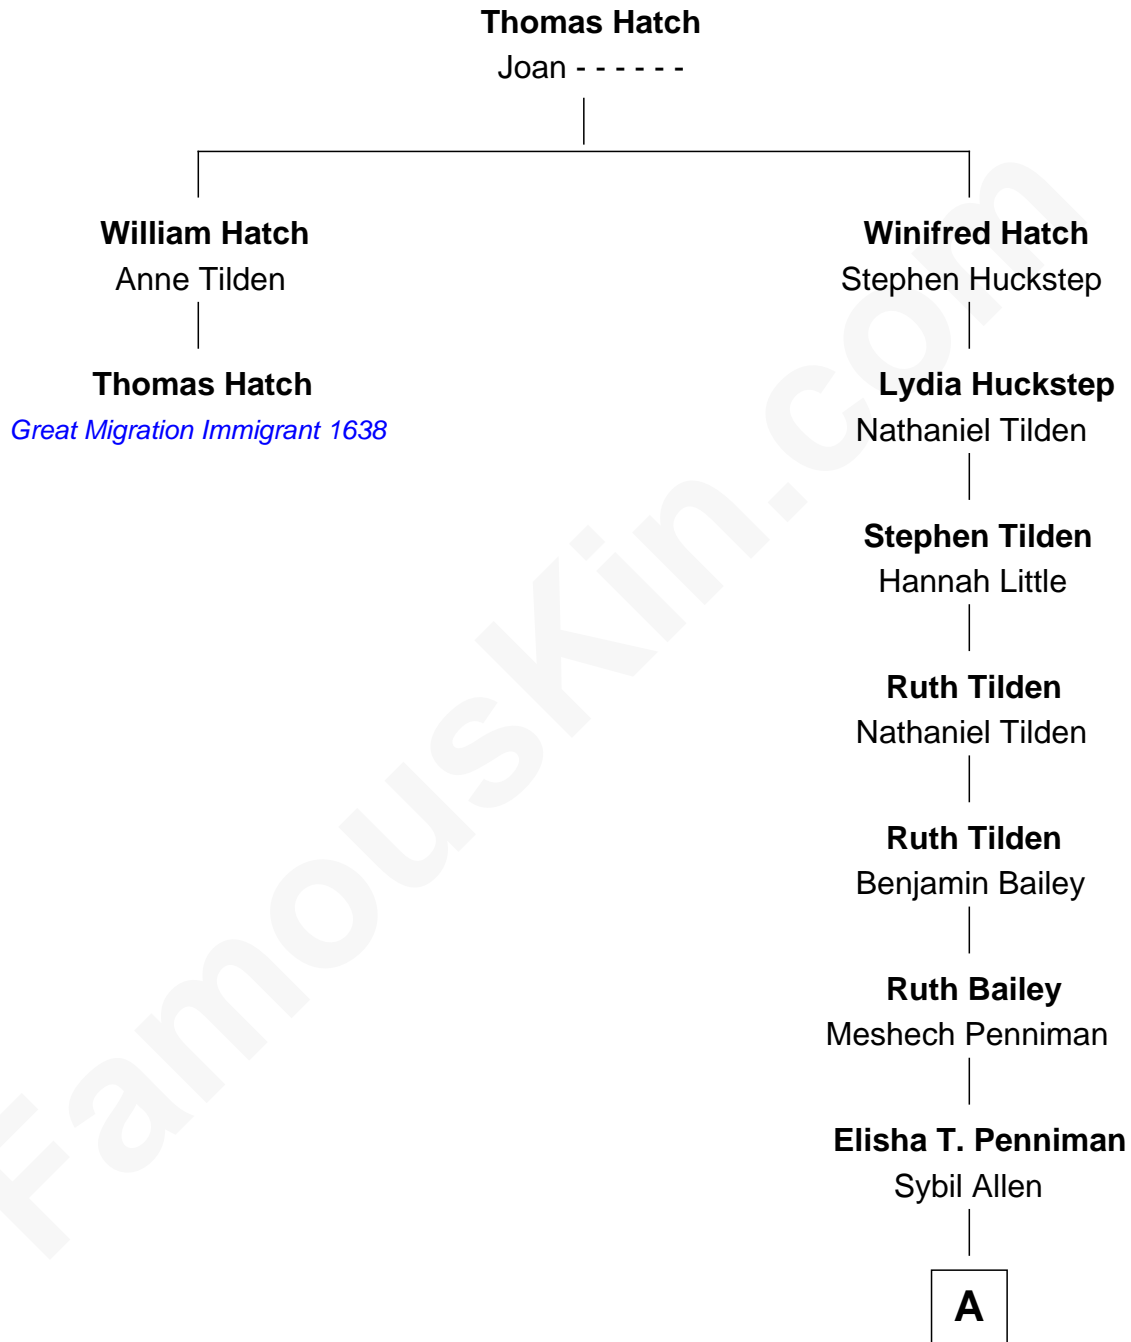

# FamousKin.com

## Relationship Chart of

### Thomas Hatch

(c1596 - c1646) Great Migration Immigrant 1638

1st cousin 7 times removed of

**Maj. Gen. Francis C. Barlow**  
Union Army - U.S. Civil War

A

**Almira Cornelia Penniman**

Rev. David Hatch Barlow