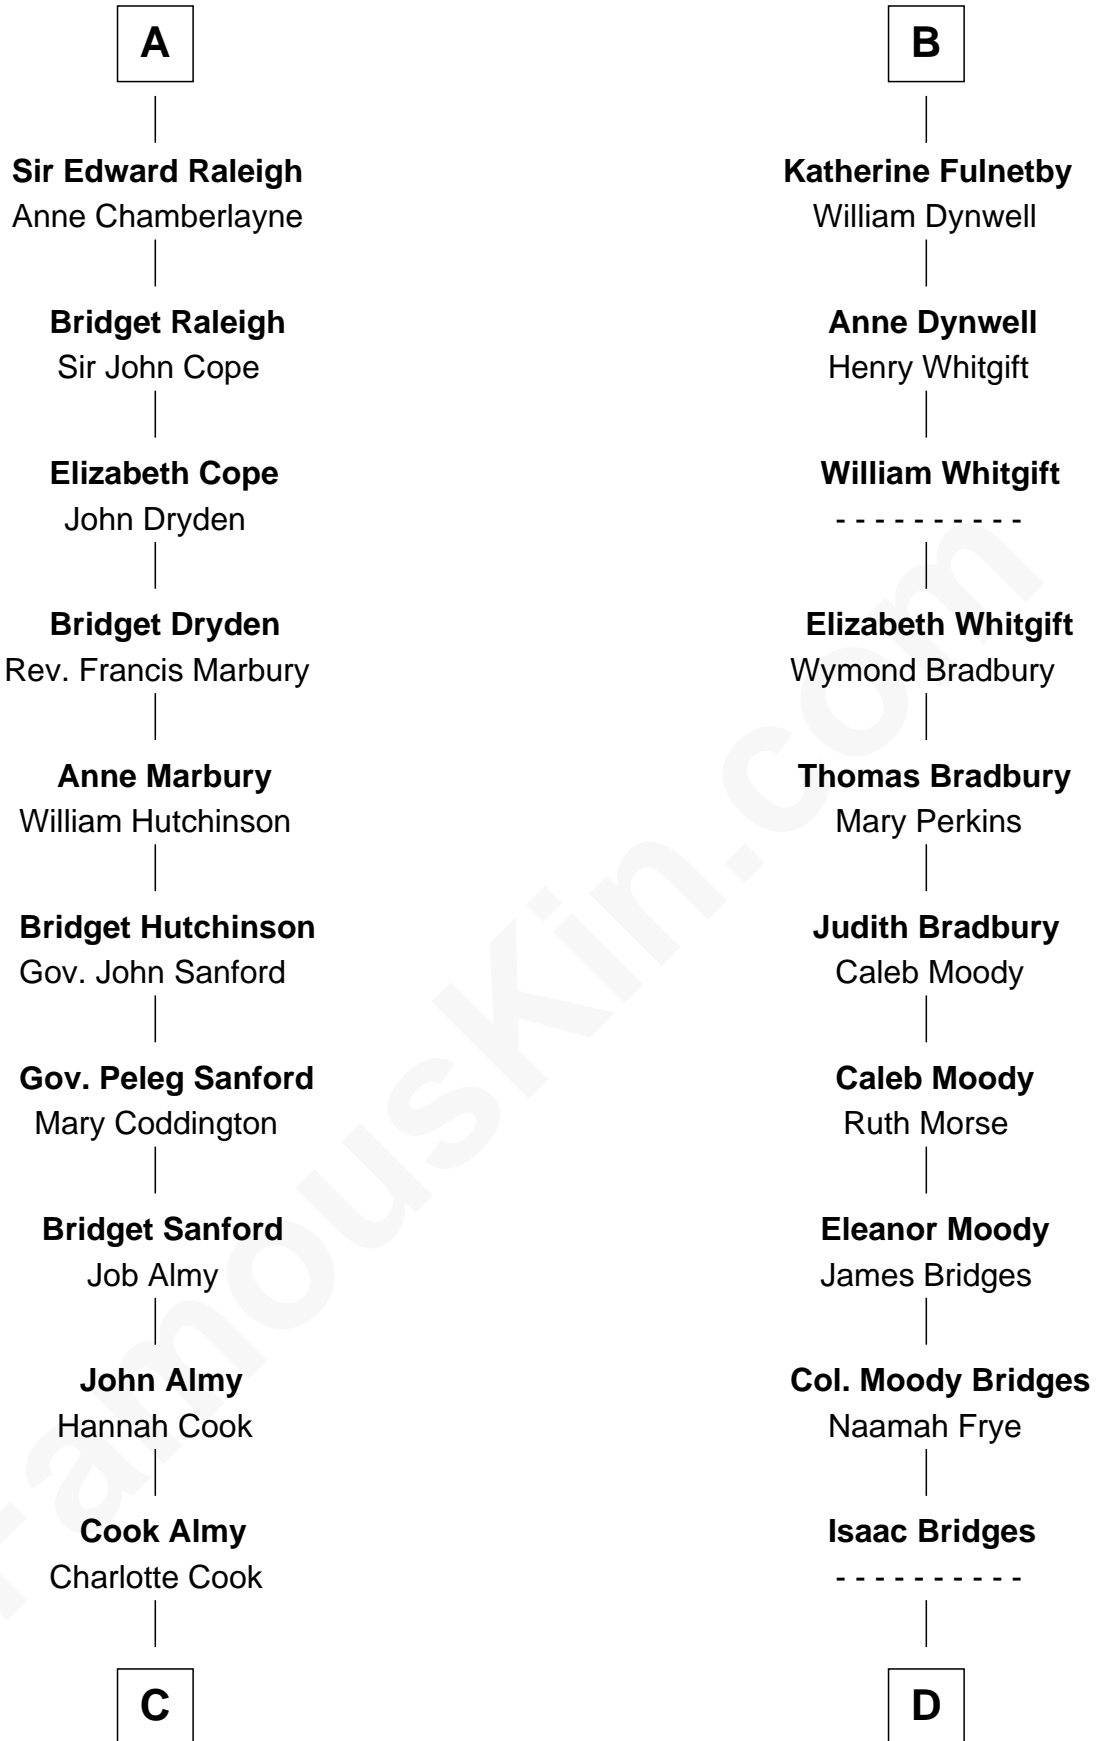

FamousKin.com Relationship Chart of

Marilyn Monroe

Actress, Model, and Singer

21st cousin of

Owen Brewster

54th Governor of Maine

Sir Hugh I de Audley

Iseult de Mortimer

C

Samuel Elam Almy

Susan Bateman

Susan Bateman Almy

Charles Adams Gifford

Frederick Almy Gifford

Elizabeth Easton Tennant

Charles Stanley Gifford

Gladys Pearl Monroe

Marilyn Monroe

Actress, Model, and Singer

D

Abiezer Bridges

Deborah Stover

Rev. Otis Bridges

Margaret Owen

Owen W. Bridges

Lydia A. -----

Carrie S. Bridges

William Edmund Brewster

Owen Brewster

54th Governor of Maine