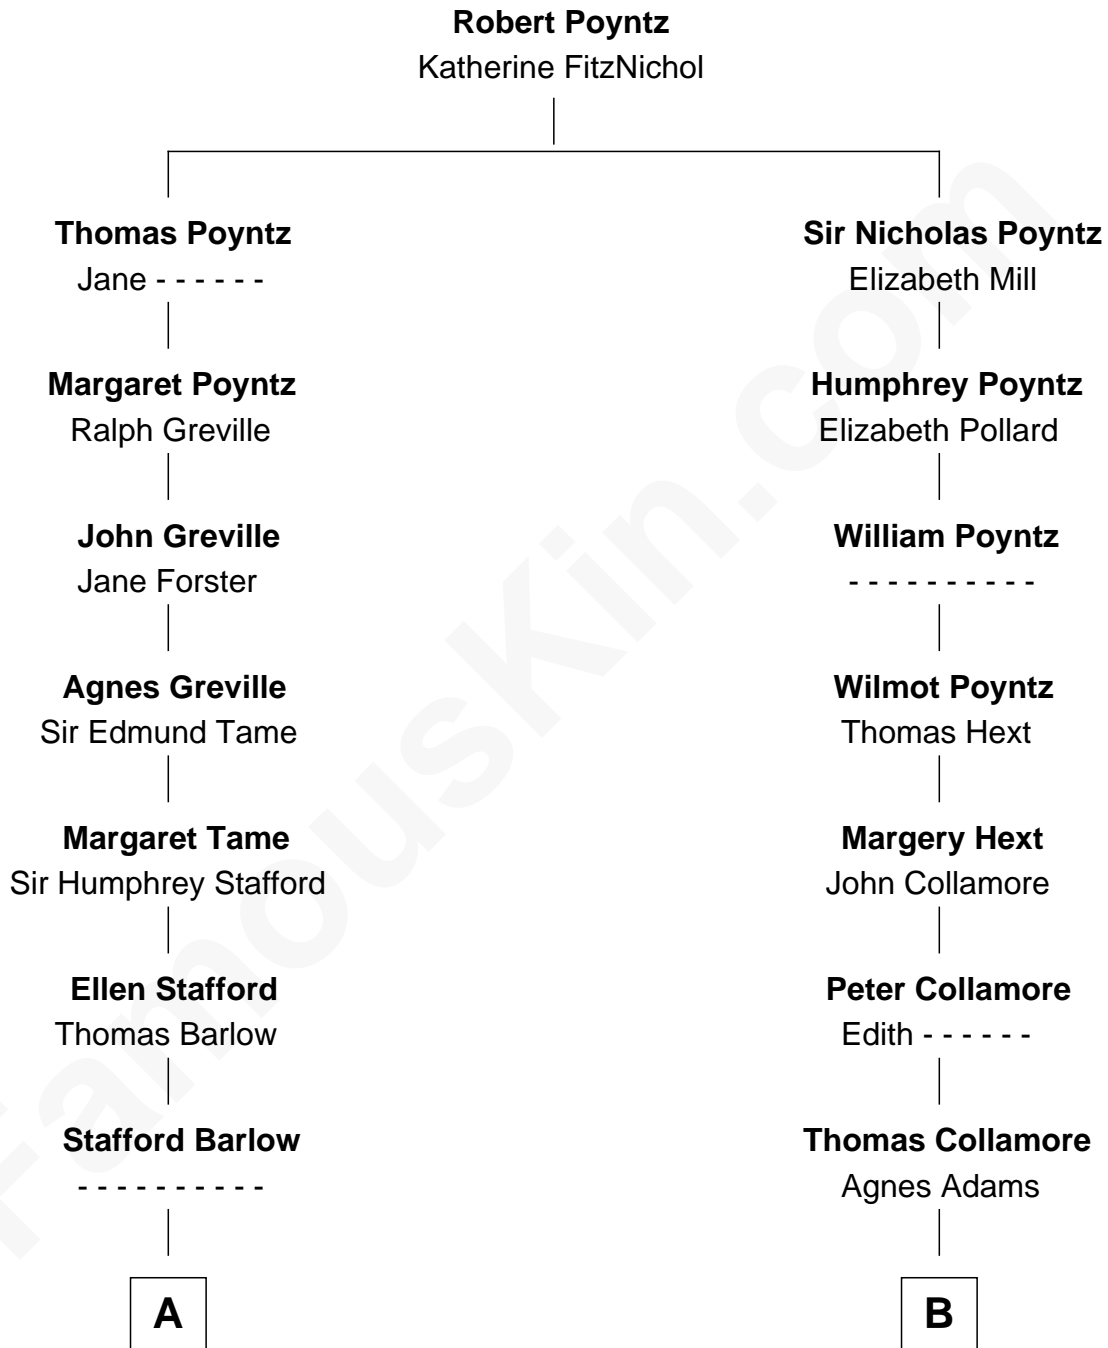

FamousKin.com Relationship Chart of

Marilyn Monroe

Actress, Model, and Singer

15th cousin 1 time removed of

Owen Brewster

54th Governor of Maine

A

Audrey Barlow

William Almy

Job Almy

Mary Unthank

Job Almy

Bridget Sanford

John Almy

Hannah Cook

Cook Almy

Charlotte Cook

Samuel Elam Almy

Susan Bateman

Susan Bateman Almy

Charles Adams Gifford

Frederick Almy Gifford

Elizabeth Easton Tennant

Charles Stanley Gifford