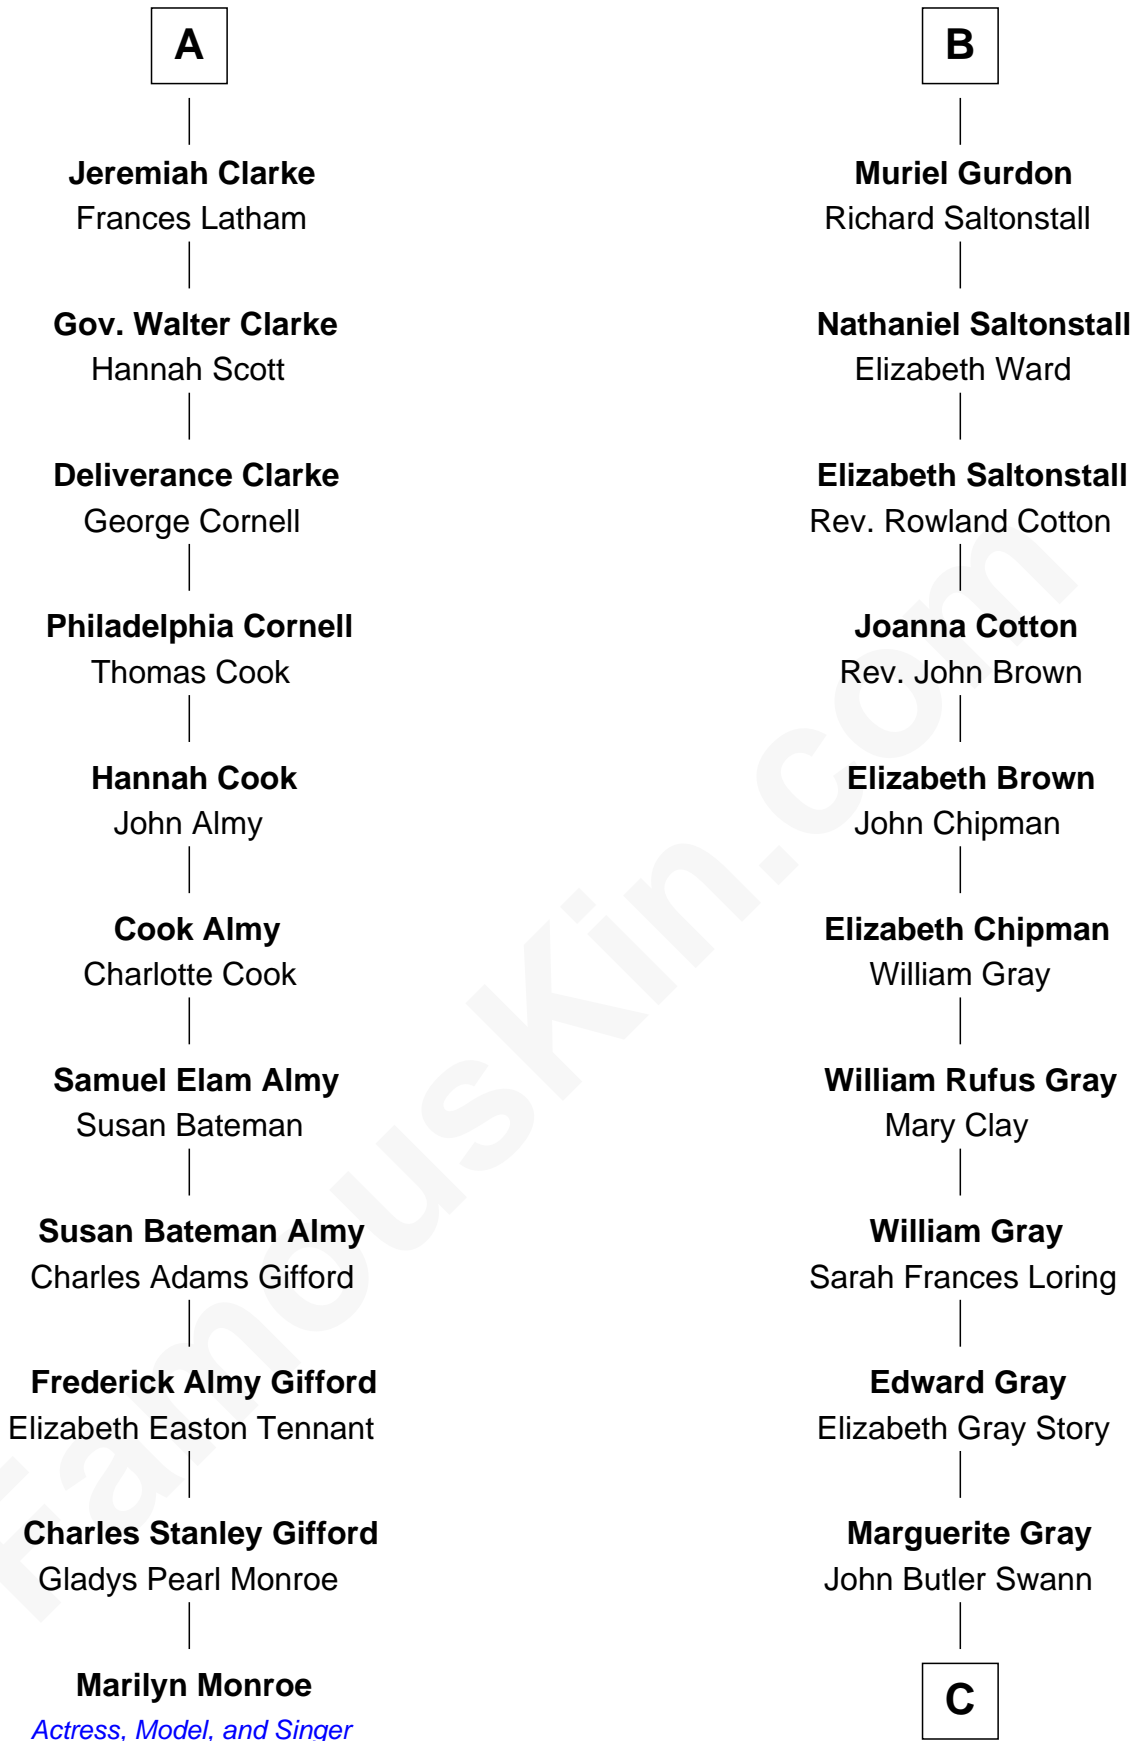

FamousKin.com Relationship Chart of

Marilyn Monroe

Actress, Model, and Singer

17th cousin 1 time removed of

Story Musgrave

NASA Astronaut

Elizabeth Cokayne

*with husband
Sir Philip le Boteler*

*with husband
Sir Laurence Cheney*

Philip Boteler
Isabel Willoughby

Elizabeth Cheney
Sir Frederick Tilney

John Boteler
Constance Vere

Elizabeth Tilney
Sir Humphrey Bouchier

Elizabeth Boteler
Thomas Lovett

Sir John Bouchier
Katherine Howard

Thomas Lovett
Anne Danvers

Jane Bouchier
Edmund Knyvet

Elizabeth Lovett
Anthony Cave

John Knyvet
Agnes Harcourt

Mary Cave
Sir Jerome Weston

Abigail Knyvet
Martin Sedley

Mary Weston
William Clerke

Muriel Sedley
Brampton Gurdon

A

B

C

|
Marguerite Swann

Percy Musgrave

|
Story Musgrave

NASA Astronaut

FamousKin.com