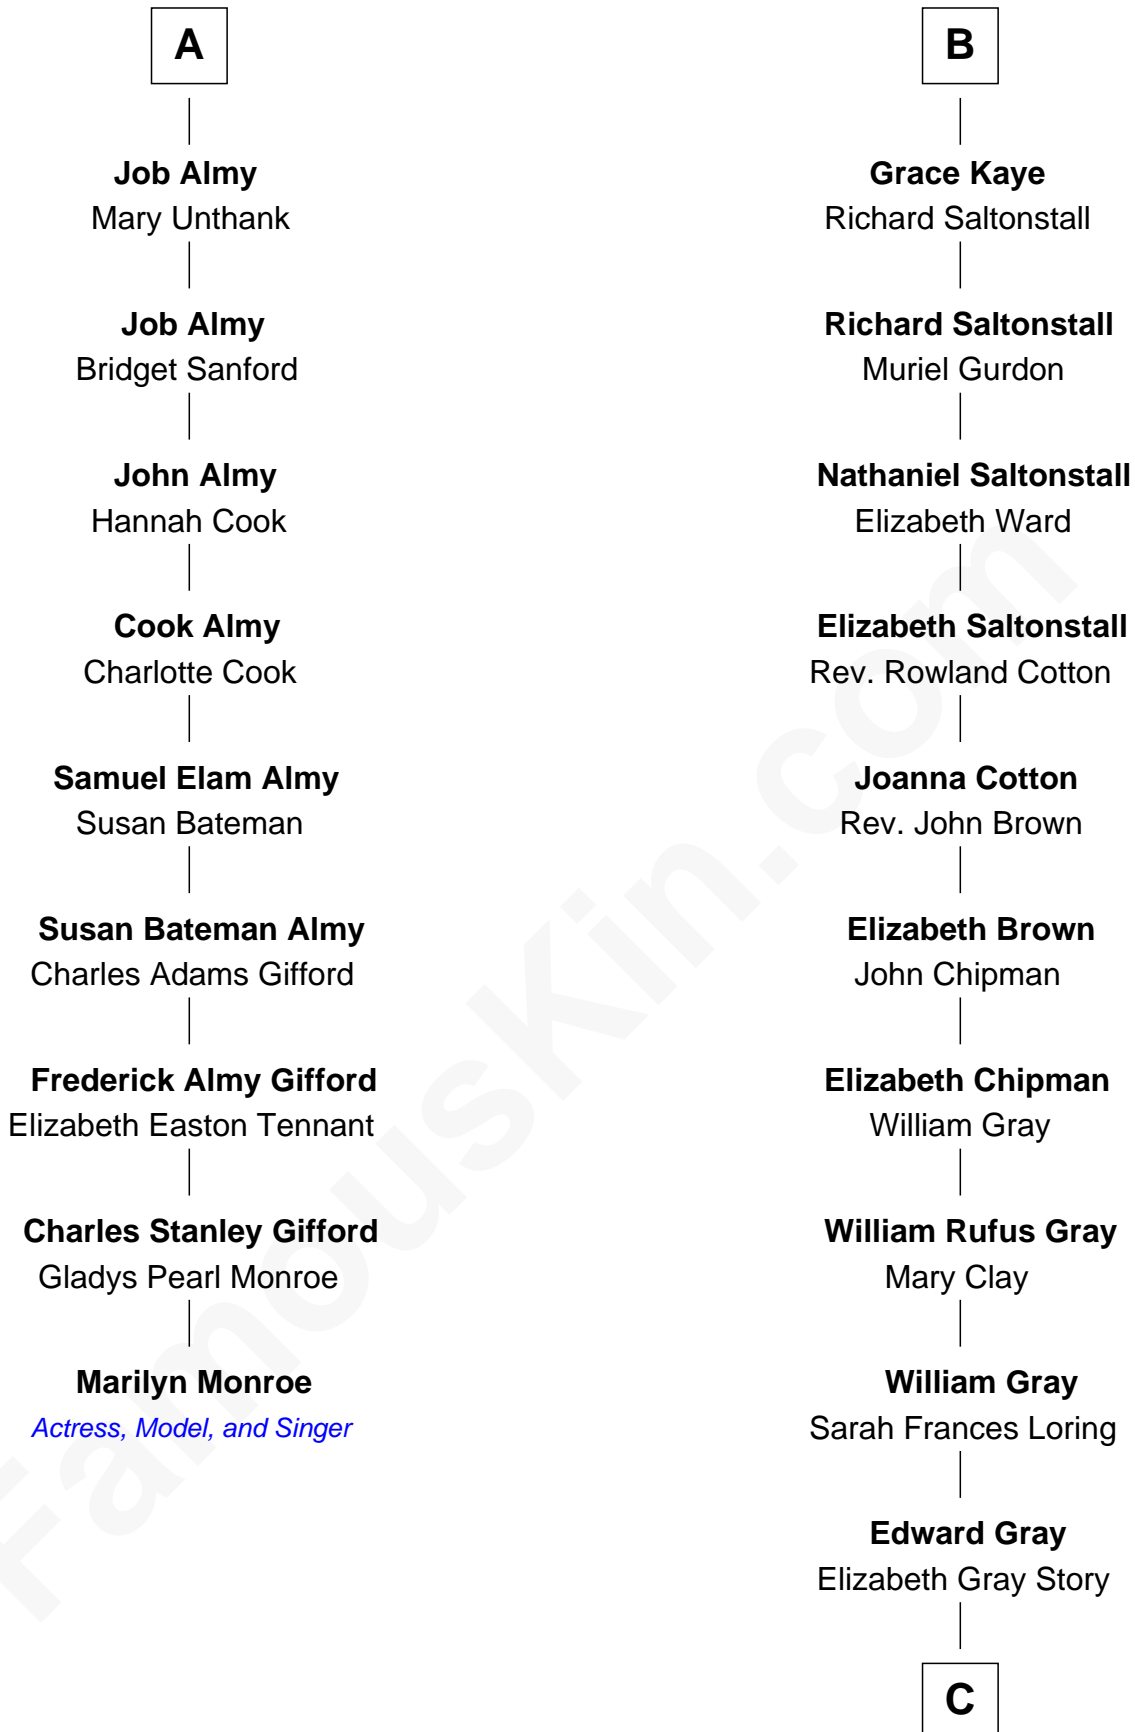

# FamousKin.com Relationship Chart of

**Marilyn Monroe**

*Actress, Model, and Singer*

15th cousin 4 times removed of

**Story Musgrave**

*NASA Astronaut*

**Sir Thomas Aylesbury**

Katherine Pabenham

**Eleanor Aylesbury**  
Sir Humphrey Stafford

**Humphrey Stafford**  
Katherine Fray

**Sir Humphrey Stafford**  
Margaret Fogge

**Sir Humphrey Stafford**  
Margaret Tame

**Ellen Stafford**  
Thomas Barlow

**Stafford Barlow**  
-----

**Audrey Barlow**  
William Almy

**A**

**Isabel Aylesbury**  
Sir Thomas Chaworth

**Elizabeth Chaworth**  
Sir William FitzWilliam

**Isabel FitzWilliam**  
Richard Wentworth

**Matthew Wentworth**  
Elizabeth Woodruffe

**Beatrice Wentworth**  
Arthur Kaye

**John Kaye**  
Dorothy Mauleverer

**Robert Kaye**  
Anne Flower

**B**

**C**

**Marguerite Gray**  
John Butler Swann

**Marguerite Swann**  
Percy Musgrave

**Story Musgrave**  
*NASA Astronaut*