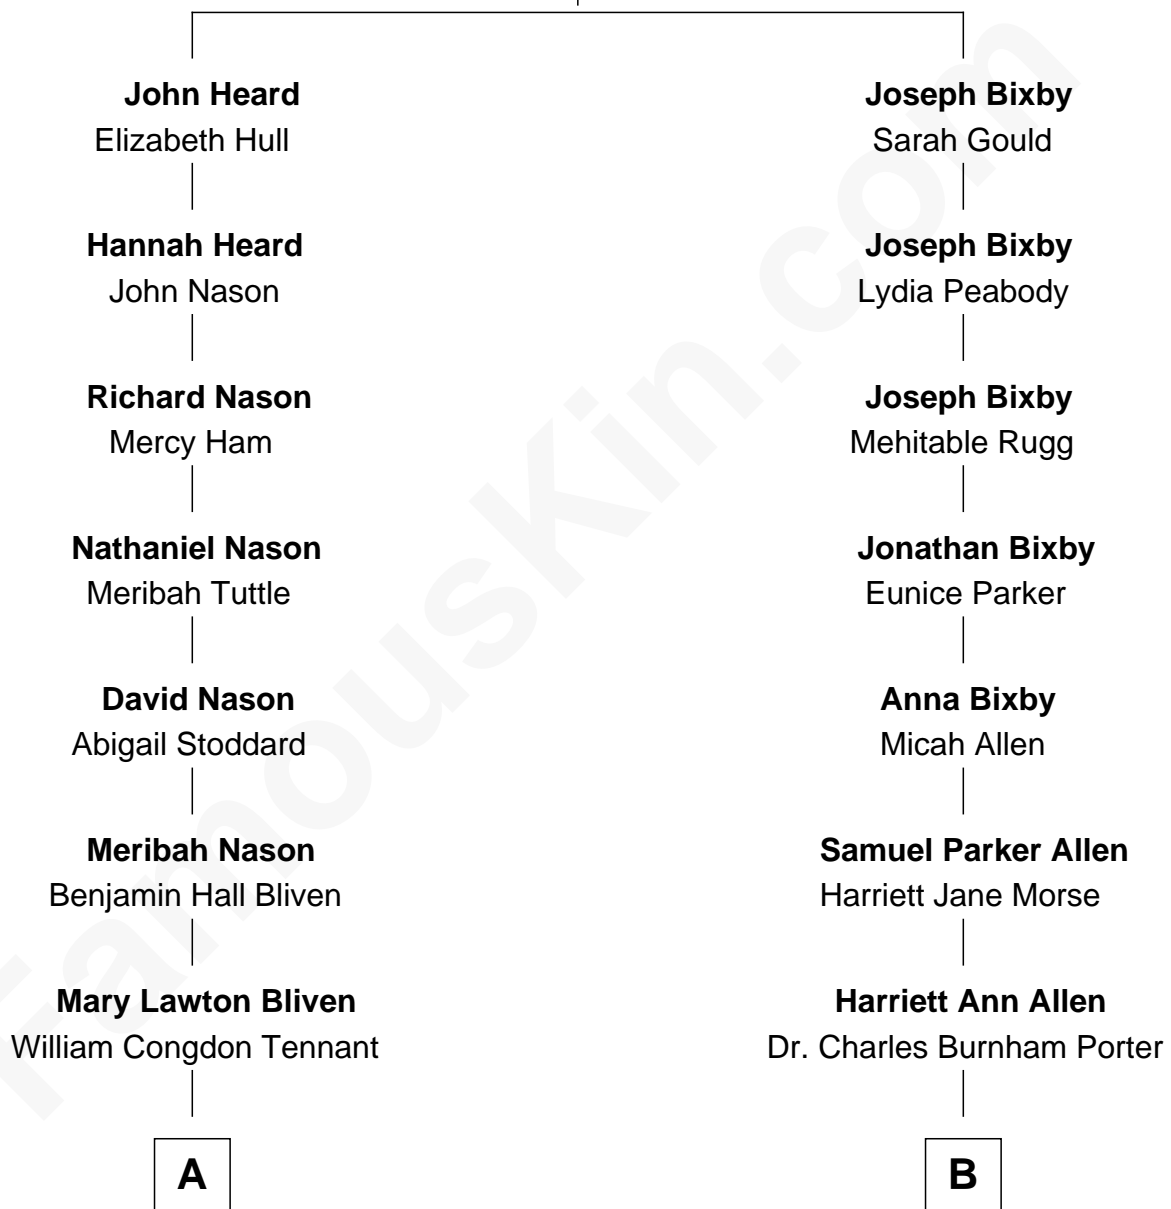

FamousKin.com Relationship Chart of

Marilyn Monroe

Actress, Model, and Singer

9th cousin 1 time removed of

Story Musgrave

NASA Astronaut

Sarah Riddlesdale

*with husband
Luke Heard*

*with husband
Joseph Bixby*

A

William Congdon Tennant

Elizabeth Cutting Easton

Elizabeth Easton Tennant

Frederick Almy Gifford

Charles Stanley Gifford

Gladys Pearl Monroe

Marilyn Monroe

Actress, Model, and Singer

B

Edith Elise Porter

Dr. Percy B. Musgrave

Percy Musgrave

Marguerite Swann

Story Musgrave